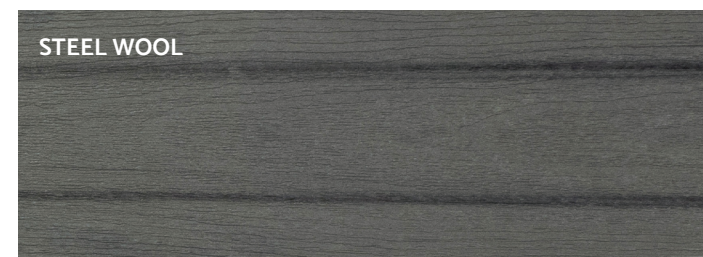

COLORS

Color and finish appearance in this catalog may vary in printing. You may ask for a decking sample to take with you at any of our dealers to ensure it fits your color specifications. Visit WWW.ARMADILLODECK.COM to find a dealer near you.

SOLID DECKING

COLOR	SIZE	ITEM #
Bourbon	.90" x 5.24" x 20' 6" - 48/pack	90920
Firewood	.90" x 5.24" x 20' 6" - 48/pack	90720
Linen	.90" x 5.24" x 20' 6" - 48/pack	90120
Mesa	.90" x 5.24" x 20' 6" - 48/pack	90320
Steel Wool	.90" x 5.24" x 20' 6" - 48/pack	90220
Twilight	.90" x 5.24" x 20' 6" - 48/pack	90520

GROOVED DECKING

COLOR	SIZE	ITEM #
Bourbon	.90" x 5.24" x 12' - 48/pack	88912
	.90" x 5.24" x 16' - 48/pack	88916
	.90" x 5.24" x 20' - 48/pack	88920
Firewood	.90" x 5.24" x 12' - 48/pack	88712
	.90" x 5.24" x 16' - 48/pack	88716
	.90" x 5.24" x 20' - 48/pack	88720
Linen	.90" x 5.24" x 12' - 48/pack	88112
	.90" x 5.24" x 16' - 48/pack	88116
	.90" x 5.24" x 20' - 48/pack	88120
Mesa	.90" x 5.24" x 12' - 48/pack	88312
	.90" x 5.24" x 16' - 48/pack	88316
	.90" x 5.24" x 20' - 48/pack	88320
Steel Wool	.90" x 5.24" x 12' - 48/pack	88212
	.90" x 5.24" x 16' - 48/pack	88216
	.90" x 5.24" x 20' - 48/pack	88220
Twilight	.90" x 5.24" x 12' - 48/pack	88512
	.90" x 5.24" x 16' - 48/pack	88516
	.90" x 5.24" x 20' - 48/pack	88520

FASCIA BOARD

COLOR	SIZE	ITEM #
Bourbon	.45" X 12.4375" x 12' - 36/pack	95912
Firewood	.45" X 12.4375" x 12' - 36/pack	95712
Linen	.45" X 12.4375" x 12' - 36/pack	95112
Mesa	.45" X 12.4375" x 12' - 36/pack	95312
Steel Wool	.45" X 12.4375" x 12' - 36/pack	95212
Twilight	.45" X 12.4375" x 12' - 36/pack	95512

RISER BOARD

COLOR	SIZE	ITEM #
Bourbon	.45" X 7.25" x 12' - 36/pack	94912
Firewood	.45" X 7.25" x 12' - 36/pack	94712
Linen	.45" X 7.25" x 12' - 36/pack	94112
Mesa	.45" X 7.25" x 12' - 36/pack	94312
Steel Wool	.45" X 7.25" x 12' - 36/pack	94212
Twilight	.45" X 7.25" x 12' - 36/pack	94512

2X4 BOARD

COLOR	SIZE	ITEM #
Bourbon	1.4" X 3.5" x 12' - 24/pack	93912
Firewood	1.4" X 3.5" x 12' - 24/pack	93712
Mesa	1.4" X 3.5" x 12' - 24/pack	93312
Steel Wool	1.4" X 3.5" x 12' - 24/pack	93212
Twilight	1.4" X 3.5" x 12' - 24/pack	93512

RAILING SYSTEM SPECS

POST CAP

COLOR	SIZE	ITEM #
Black	4" X 4" - 24/pack	78815
Tan	4" X 4" - 24/pack	78615
White	4" X 4" - 24/pack	78315

POST SKIRT

COLOR	SIZE	ITEM #
Black	4" X 4" - 24/pack	78810
Tan	4" X 4" - 24/pack	78610
White	4" X 4" - 24/pack	78310

POST SLEEVE

COLOR	SIZE	ITEM #
Black	4" X 4" X 45" - 24/pack	78845
Tan	4" X 4" X 45" - 24/pack	78645
White	4" X 4" X 45" - 24/pack	78345

ARMADILLO STAIR RAIL BRACKET KIT

COLOR	NAME	ITEM #
Black	2X4 Stair Rail Bracket Kit - 1/pack	72809
Tan	2X4 Stair Rail Bracket Kit - 1/pack	72609
White	2X4 Stair Rail Bracket Kit - 1/pack	72309

ARMADILLO HAND RAIL BRACKET KIT

COLOR	NAME	ITEM #
Black	2X4 Hand Rail Bracket Kit - 1/pack	72808
Tan	2X4 Hand Rail Bracket Kit - 1/pack	72608
White	2X4 Hand Rail Bracket Kit - 1/pack	72308