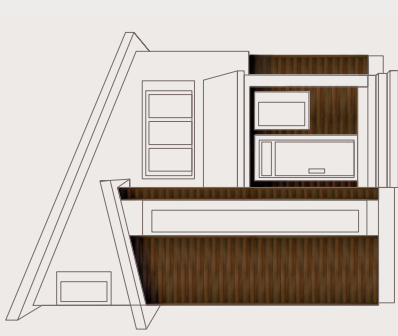

Modern. Affordable. Durable.®

- ✔ Complimentary Color Samples
- ✔ Installation Support and Training
- ✔ No obligation, Free Estimates
- ✔ Locally Stocked
- ✔ Personalized Local Support
- ✔ Mock-up Material Available at No Charge

Dark Cherry