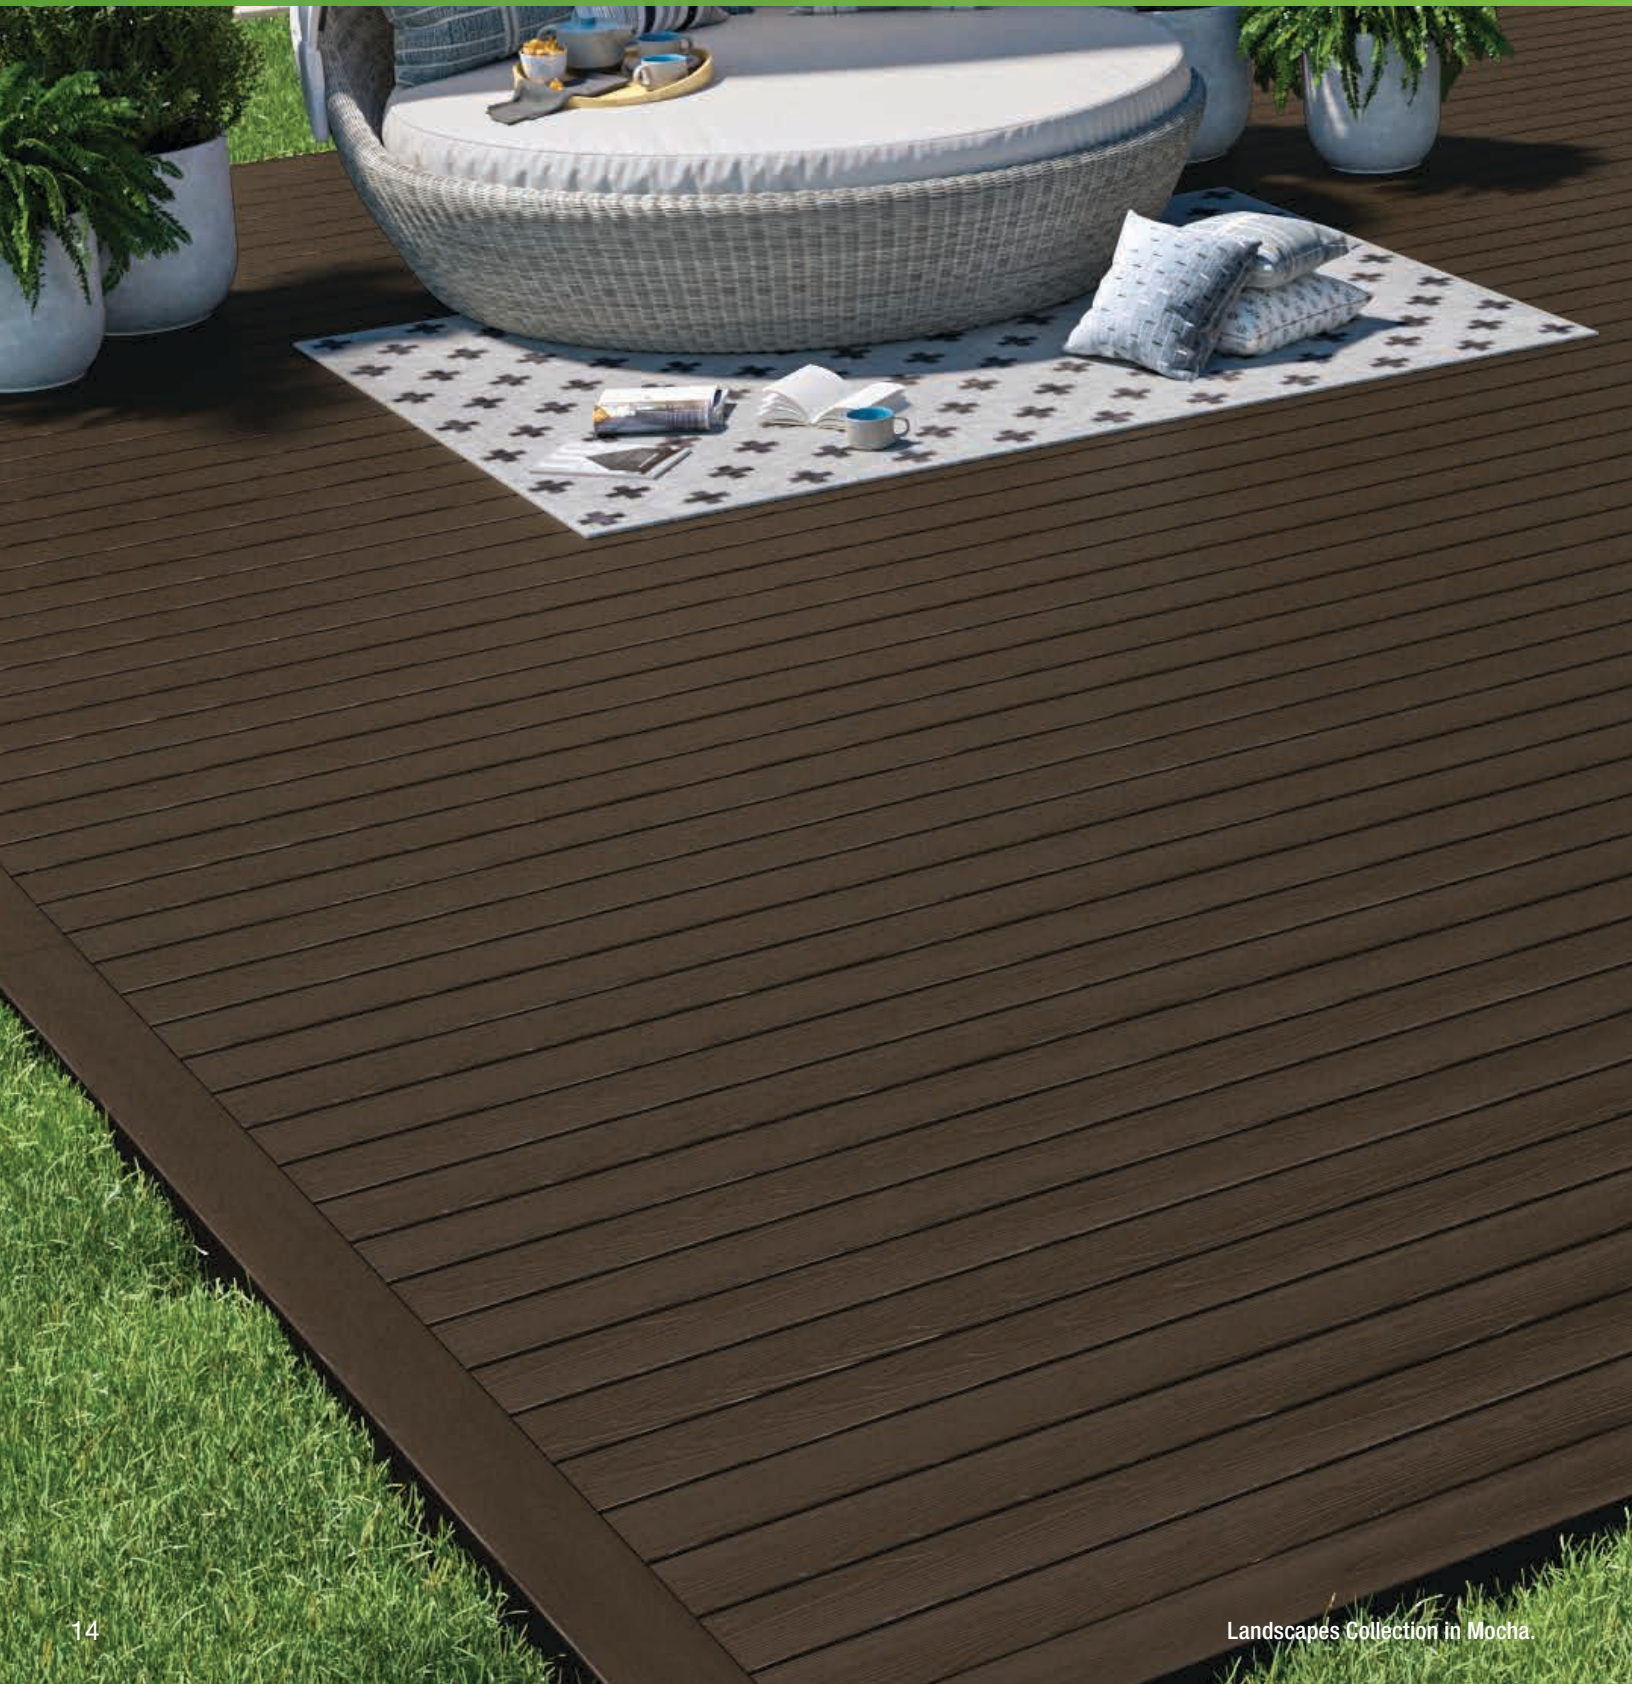

 No extra cost or up-charge

 6' to 24' lengths available

 Extra board length (approximately ½")**

* Per length, color and profile

** May require minor field cut

LANDSCAPES COLLECTION™

The Landscapes Collection of eco-friendly composite decking features solid, earth tone colors that complement any outdoor living space.