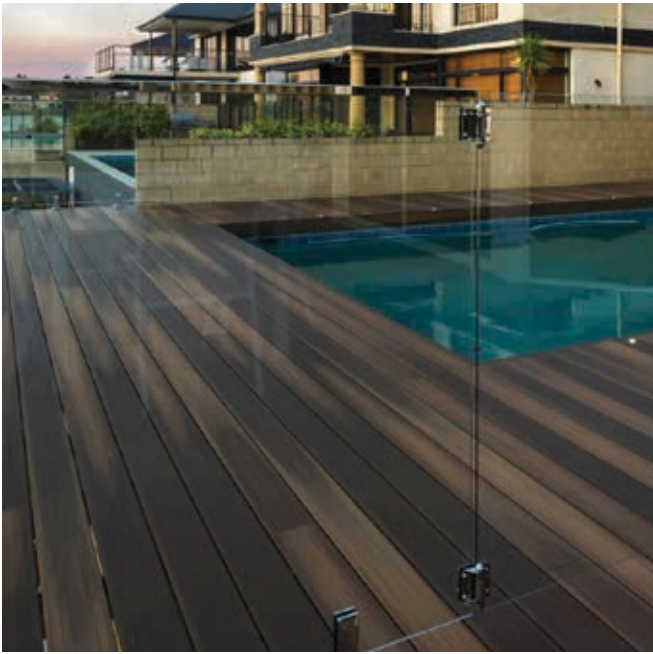

Table of Contents

DECKING COLLECTIONS

HARDWOODS COLLECTION™	6
RESORT COLLECTION™	10
LANDSCAPES COLLECTION™	14

FASTENING SYSTEMS

INSTADECK®	18
STEP-CLIP®	20
FASTENATOR™	20
STARBORN® PRO PLUG® SYSTEM	21
STARBORN® COLOR-MATCHED SCREWS	21

ACCESSORIES

LED LIGHTING	22

NOTE: Product images may not be reflective of actual decking color due to catalog printing process. Please request product samples before selecting color.