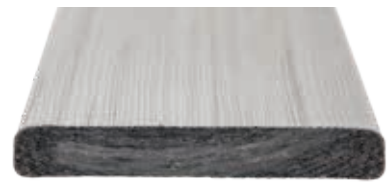

Medium wood grain

Unique variegation ensures no two boards are the same

Starter

Siesta

MVP

Cap Rail

*Enlarged to show grain detail

SIESTA PROFILE

MVP PROFILE

STARTER PROFILE

CAP RAIL PROFILE

PROFILE TYPE	GROOVED (2 SIDES)	GROOVED (2 SIDES)	GROOVED (1 SIDE)	NO GROOVES
MATERIAL	Polypropylene and Hardwood Composite	Polypropylene and Hardwood Composite	Polypropylene and Hardwood Composite	Polypropylene and Hardwood Composite
CAPPED SURFACE	Yes	Yes	Yes	Yes
AVAILABLE LENGTHS	12, 16, 20 ft.	12, 16, 20 ft.	16, 20 ft.	16, 20 ft.
DIMENSIONS	0.9" thick x 5.5" wide	0.9" thick x 5.5" wide	0.9" thick x 5.5" wide	0.9" thick x 5.5" wide
WEIGHT	2.16 pounds/LF	1.60 pounds/LF	2.16 pounds/LF	2.16 pounds/LF
JOIST SPAN	16" on-center (90°) 16" on-center (45°)	16" on-center (90°) 12" on-center (45°)	16" on-center (90°) 16" on-center (45°)	16" on-center (90°) 16" on-center (45°)
STAIR TREAD SPAN	12" on-center	8" on-center	12" on-center	12" on-center
WARRANTY	25 year	25 year	25 year	25 year
FASTENING SYSTEM	Step-Clip Fastenator Starborn Pro Plugs	Step-Clip Fastenator	Step-Clip Fastenator Starborn Pro Plugs	Starborn Pro Plugs, Starborn Color-Matched Screws
DECK UNIT SIZE	48 boards	48 boards	24 boards	24 boards