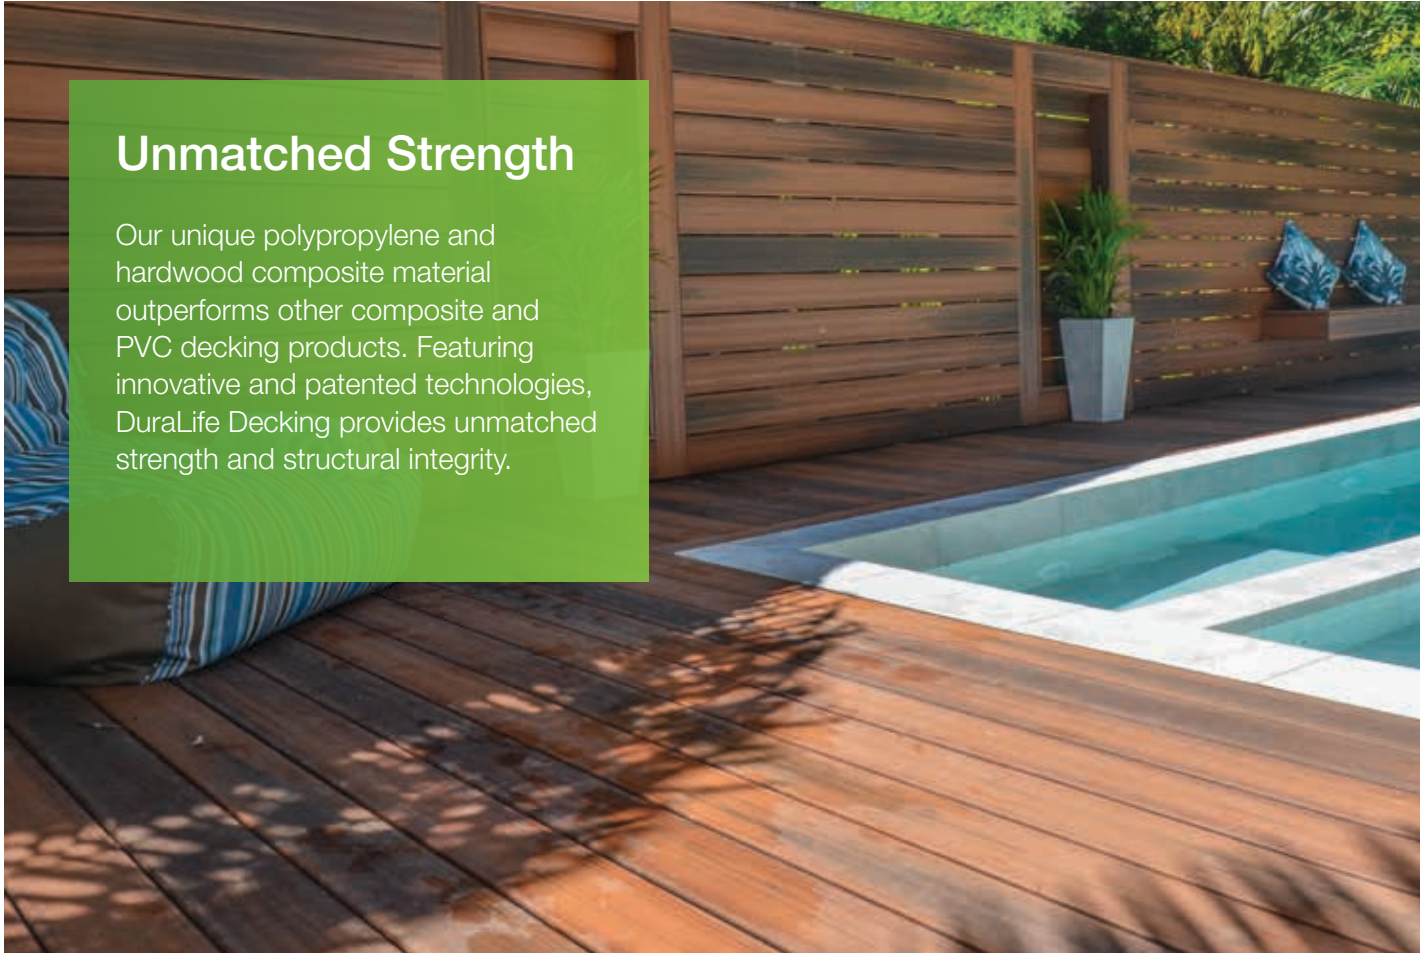

DURALIFE DECKING

Make your deck dreams come true with our durable, low-maintenance composite decking. Offering several eco-friendly collections, we make it easy to find a style that satisfies any taste and budget.

Unmatched Strength

Our unique polypropylene and hardwood composite material outperforms other composite and PVC decking products. Featuring innovative and patented technologies, DuraLife Decking provides unmatched strength and structural integrity.