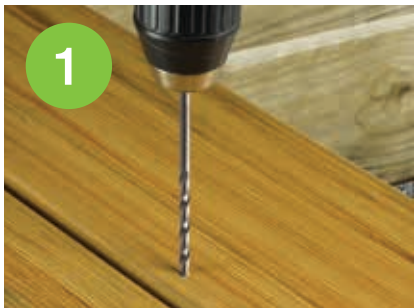

EASY three-step process:

DRILL