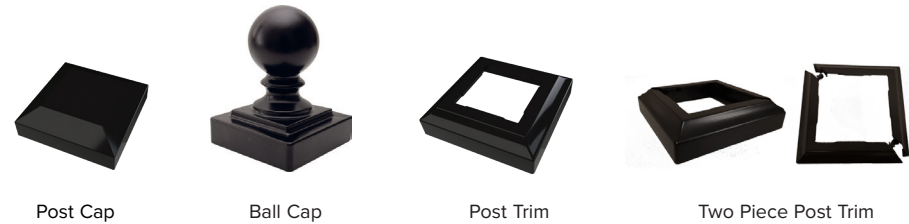

2" POST ADAPTER

- Made to fit fence posts
- Fits 2" Posts
- Uses 2½" Cap for 2" Post

FASCIA MOUNT BRACKETS

Available for both 2½" and 3¼" posts

STANDARD COLORS

Special order colors also available.

POST CAPS & TRIM

POSTS, POST WRAP

PORCH POSTS

3¼" & 4" Structural Porch Posts

ADA ALUMINUM HANDRAIL

ADA Aluminum Handrail adds safety and security without compromising on looks! This handrail is designed to coordinate perfectly with Key-Link's existing railing for a beautiful, functional, and safe railing system.