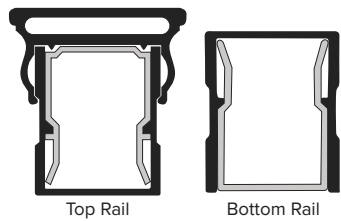

Chesapeake coordinates with Key-Link's American Series for those who wish to use deckboard rail and standard railing together.

CHESAPEAKE SERIES

PRODUCT DETAILS

- Level and stair rail lengths come in 6' or 8' sections
- Available in 36" or 42" heights
- Meets IRC and IBC (42" only) code requirements
- Boxed sections include top and bottom rails, mounting brackets and hardware, infill and the installation guide

*Except Horizontal Cable

Pictured Above:
 a. Textured Black with Horizontal Cable Infill
 b. Textured Bronze with Square Infill
 c. Matte Black with Square Infill

PROFILE

STANDARD COLORS

INFILL OPTIONS

AMERICAN SERIES

- 1 3/4" W x 1 7/8" H Flat Top Rail
- Railing Height Options: 36" - 42"
- Railing Length Options: 5' - 6' - 7' - 8'
- Square Balusters are 3/4"

OUTLOOK SERIES

- 1 1/2" W x 1 1/2" H Top Rail
- Railing Height Options: 36" - 42"
- Railing Length Options: 5' - 6' - 7' - 8'
- Square Balusters are 5/8"