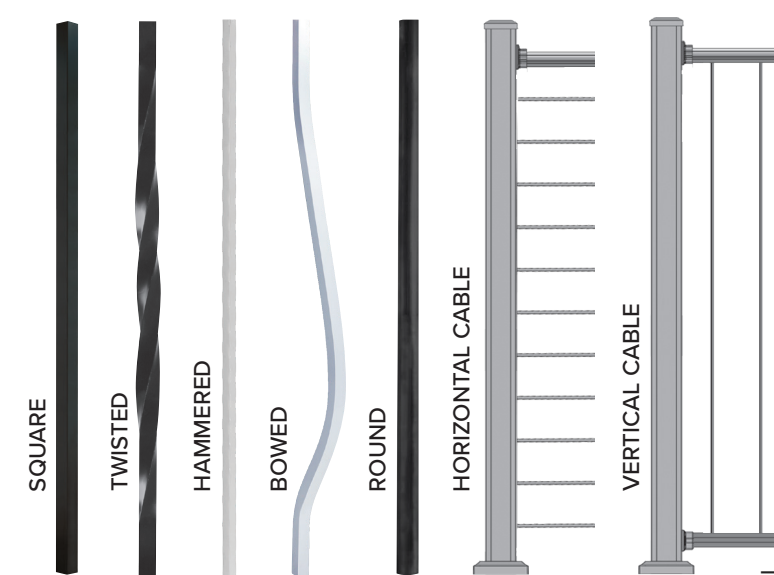

INFILL OPTIONS