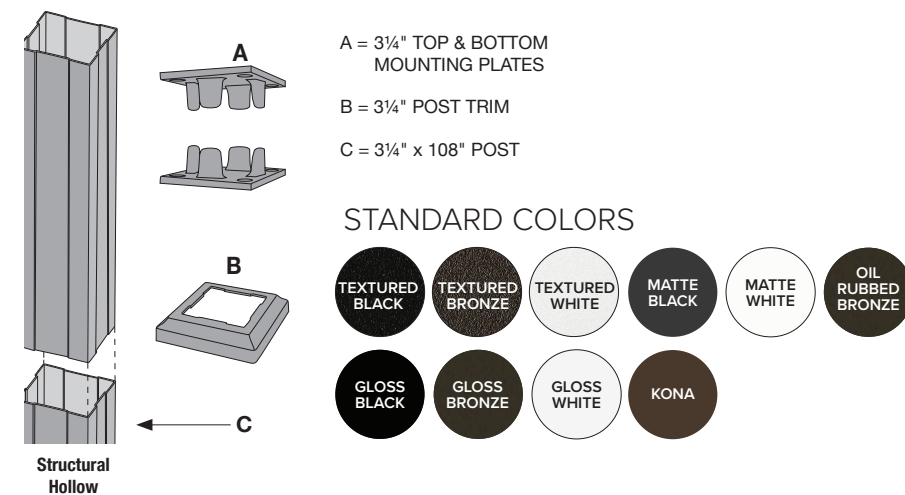

POSTS, POST WRAP

PORCH POSTS

3¼" & 4" Structural Porch Posts

ADA ALUMINUM HANDRAIL

ADA Aluminum Handrail adds safety and security without compromising on looks! This handrail is designed to coordinate perfectly with Key-Link's existing railing for a beautiful, functional, and safe railing system.