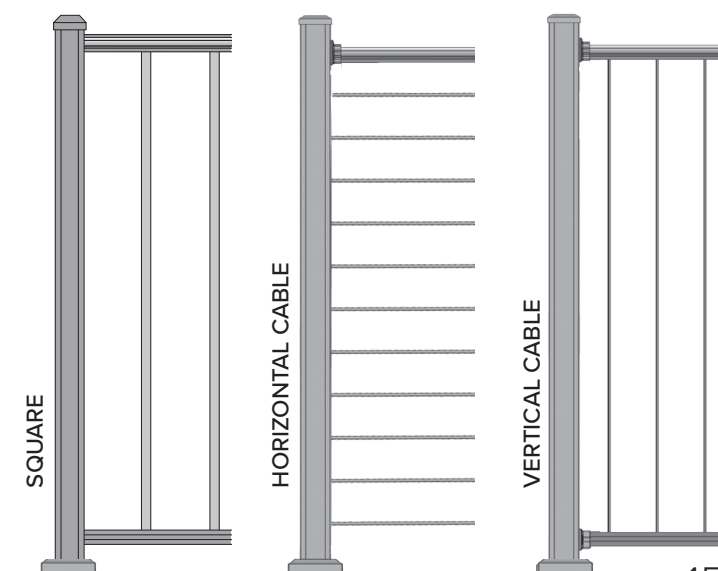

INFILL OPTIONS