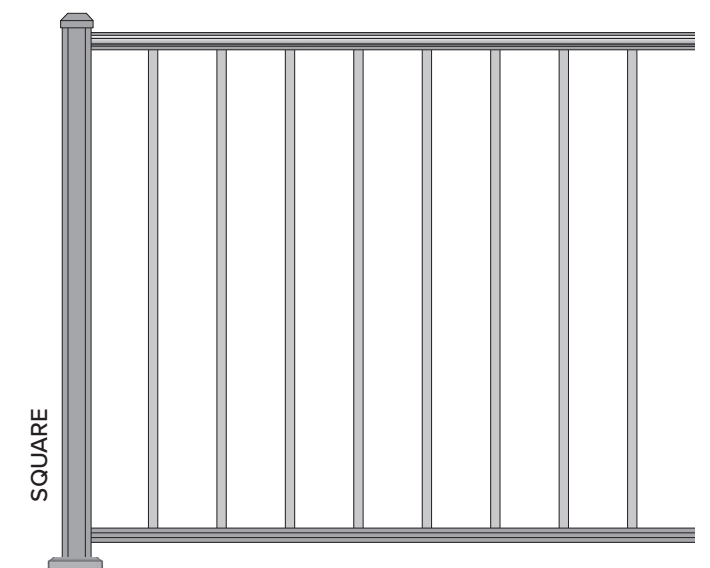

AVAILABLE INFILL

Pictured Above:

- a. Matte Black with Square Infill
- b. Textured White with Square Infill
- c. Matte Black with Square Infill