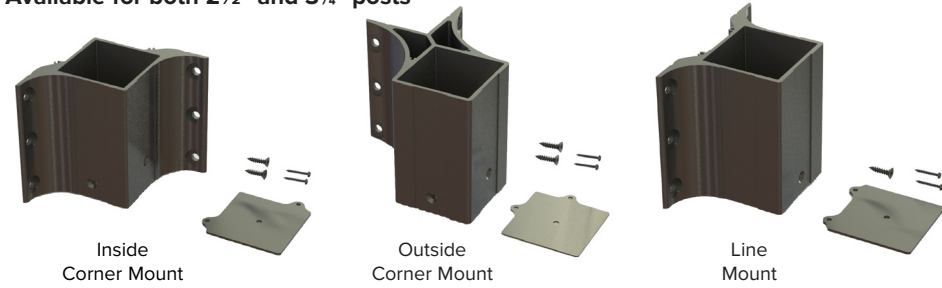

FASCIA MOUNT BRACKETS

Available for both 2½" and 3¼" posts