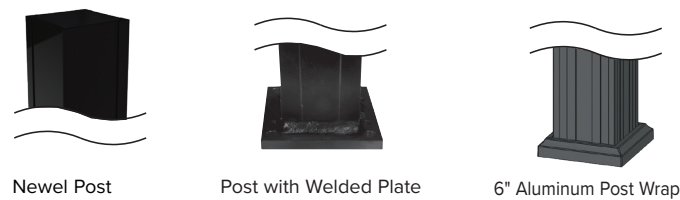

2" POST ADAPTER

- Made to fit fence posts
- Fits 2" Posts
- Uses 2½" Cap for 2" Post

FASCIA MOUNT BRACKETS

Available for both 2½" and 3¼" posts

STANDARD COLORS

Special order colors also available.

POST CAPS & TRIM

POSTS, POST WRAP

PORCH POSTS

3¼" & 4" Structural Porch Posts

ADA ALUMINUM HANDRAIL

ADA Aluminum Handrail adds safety and security without compromising on looks! This handrail is designed to coordinate perfectly with Key-Link's existing railing for a beautiful, functional, and safe railing system.