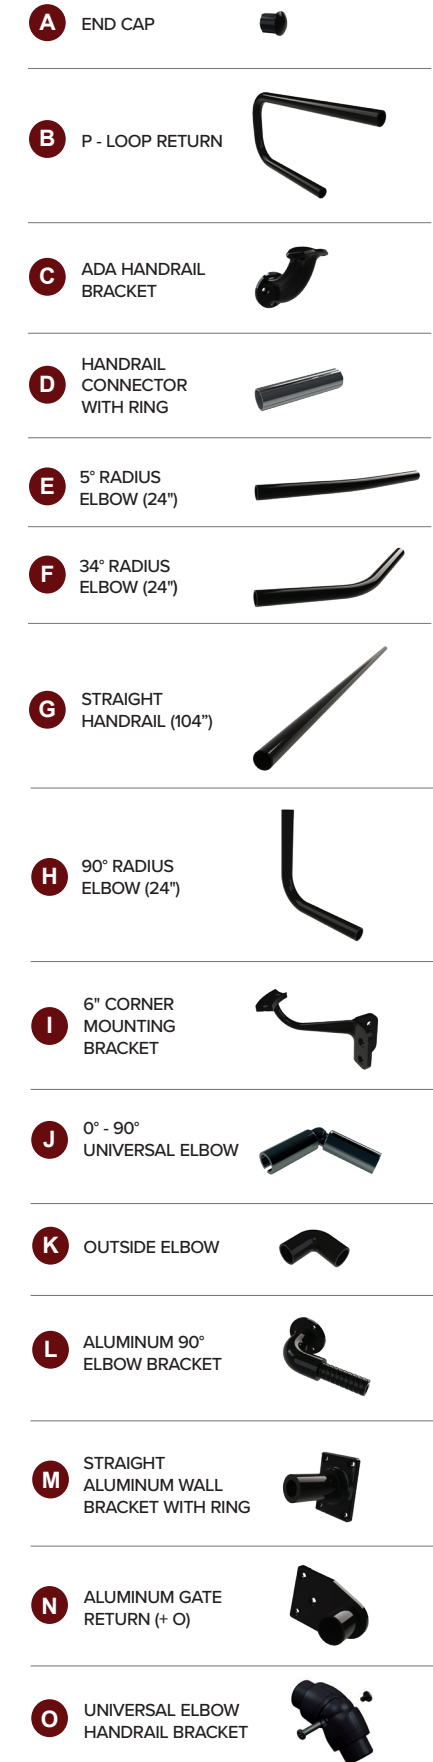

STANDARD COLORS

SPECIAL ORDER COLORS