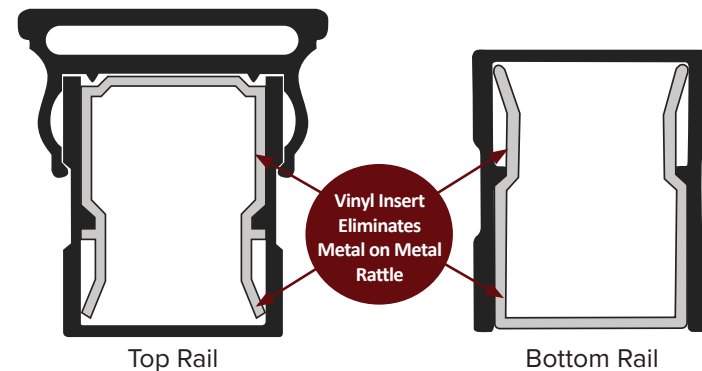

AMERICAN SERIES

PRODUCT DETAILS

- Level and stair rail lengths come in 5', 6', 7' or 8' sections
- Available in 36" or 42" heights
- Meets IRC and IBC (42" only) code requirements
- Boxed sections include top and bottom rails, mounting brackets and hardware, infill and the installation guide

*Except Horizontal Cable

Pictured Above:

- a. Textured Black with Horizontal Cable Infill
- b. Textured White with Black Square Infill
- c. Textured Black with Vertical Cable Infill

PROFILE

STANDARD COLORS

INFILL OPTIONS