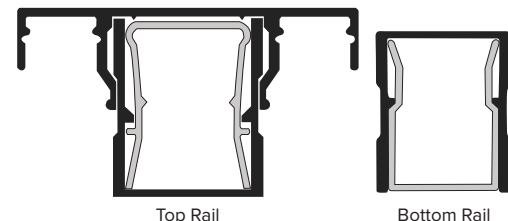

CHESAPEAKE SERIES

- 2 7/8" x 1 1/8" Top Rail (Deckboard Not Included)
- Railing Height Options: 36" - 42"
- Railing Length Options: 6' - 8'
- Square Balusters are 3/4"