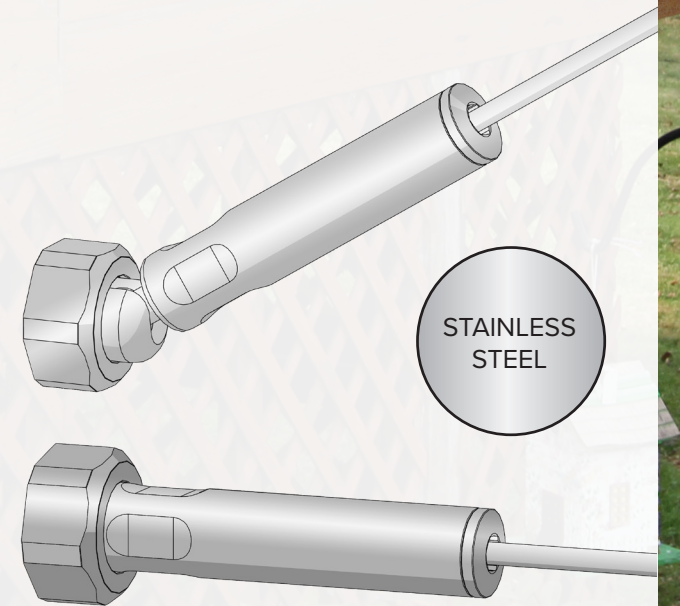

*Special order colors = additional charges and lead times.

Printed representations may vary from actual product color. Product colors may vary from select manufacturer's product colors.

EXTERNAL CABLE FITTINGS

GIVE YOUR VIEW AN UPGRADE

Cable fittings allow you to turn wood, aluminum, composite, or masonry posts into vehicles for beautiful on-trend horizontal cable railing.

These slimmed down fittings have full tensioning capacity for safety and security and require only a few standard tools for installation.