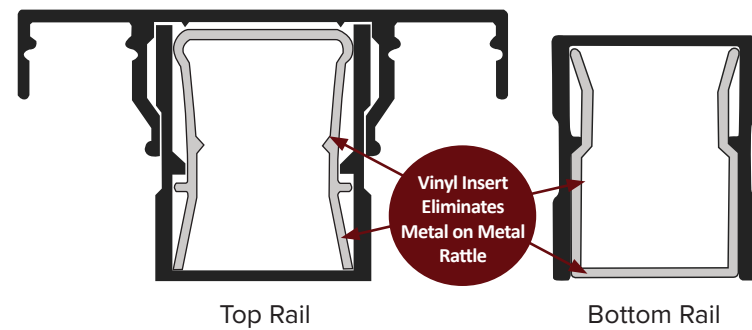

CHESAPEAKE SERIES

PRODUCT DETAILS

- Level and stair rail lengths come in 6' or 8' sections
- Available in 36" or 42" heights
- Meets IRC and IBC (42" only) code requirements
- Boxed sections include top and bottom rails, mounting brackets and hardware, infill and the installation guide

*Except Horizontal Cable

Pictured Above:
a. Textured Black with Horizontal Cable Infill
b. Textured Bronze with Square Infill
c. Matte Black with Square Infill

PROFILE

STANDARD COLORS

INFILL OPTIONS