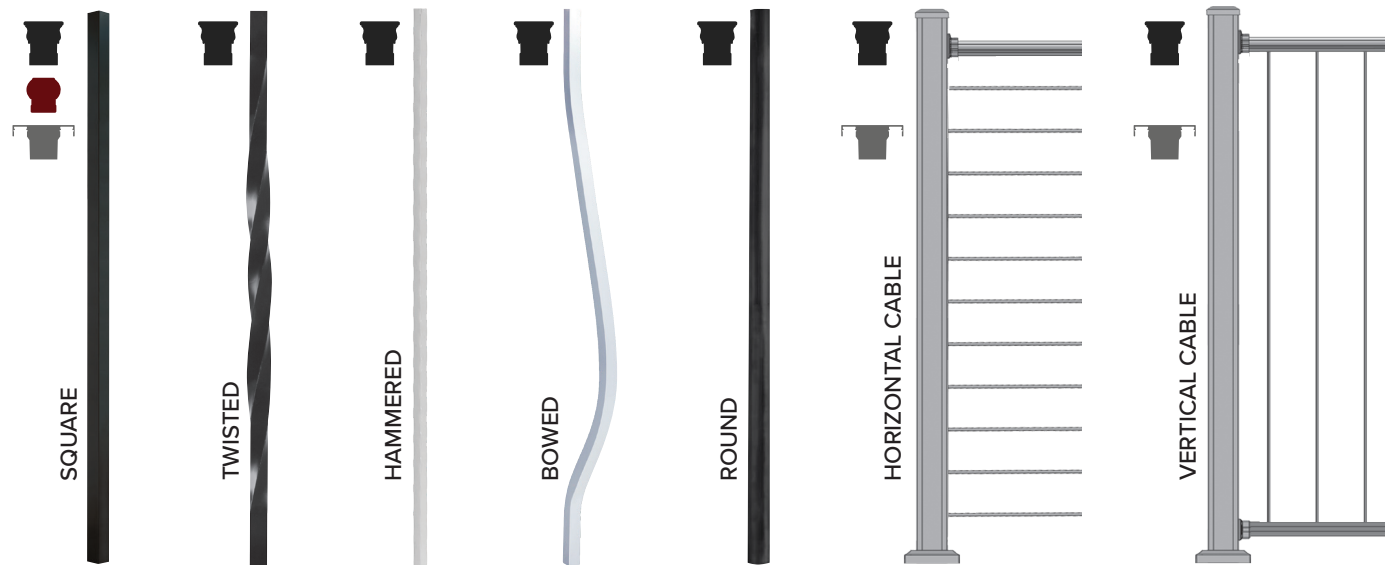

Chesapeake coordinates with Key-Link's American Series for those who wish to use deckboard rail and standard railing together.

CHESAPEAKE SERIES

PRODUCT DETAILS

- Level and stair rail lengths come in 6' or 8' sections
- Available in 36" or 42" heights
- Meets IRC and IBC (42" only) code requirements
- Boxed sections include top and bottom rails, mounting brackets and hardware, infill and the installation guide

- 1 3/4" W x 1 7/8" H Flat Top Rail
- Railing Height Options: 36" - 42"
- Railing Length Options: 5' - 6' - 7' - 8'
- Square Balusters are 3/4"

OUTLOOK SERIES

- 1 1/2" W x 1 1/2" H Top Rail
- Railing Height Options: 36" - 42"
- Railing Length Options: 5' - 6' - 7' - 8'
- Square Balusters are 5/8"

CHESAPEAKE SERIES

- 2 7/8" x 1 1/8" Top Rail (Deckboard Not Included)
- Railing Height Options: 36" - 42"
- Railing Length Options: 6' - 8'
- Square Balusters are 3/4"

INFILL OPTIONS

COLOR OPTIONS

	TEXTURED BLACK	TEXTURED BRONZE	TEXTURED WHITE	MATTE BLACK	MATTE WHITE	OIL RUBBED BRONZE	GLOSS BLACK	GLOSS WHITE	GLOSS BRONZE	GLOSS BEIGE	SILVER	KONA	BROWN-STONE	SPECKLED WALNUT	REDWOOD	HUNTER GREEN
Standard																
*Special Order																