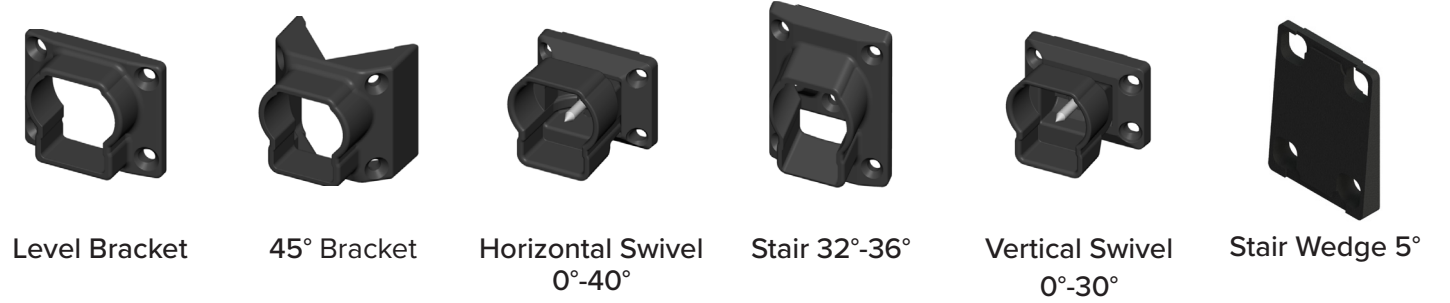

GIVE YOUR VIEW AN UPGRADE

Cable fittings allow you to turn wood, aluminum, composite, or masonry posts into vehicles for beautiful on-trend horizontal cable railing.

These slimmed down fittings have full tensioning capacity for safety and security and require only a few standard tools for installation.

STAINLESS STEEL

Stair and level fittings available.

WHAT'S YOUR ANGLE?

Key-Link's brackets can help take your railing in a new direction!
 These powder coated, self-centering brackets can handle installation angles from 0-52° horizontally and 0-52° vertically, so no matter your installation challenge, Key-Link has a bracket.

OUTLOOK SERIES BRACKETS & WEDGES

CHESAPEAKE SERIES BRACKETS & WEDGES

AMERICAN SERIES BRACKETS & WEDGES

VERTICAL BRACKET ANGLE GUIDE

Find the vertical angle you need, then note the appropriate bracket.

- Universal Swivel = 0°-52°
- Vertical Swivel = 0°-30°
- Stair = 32°-36°
- Vertical Wedge = 5°-7°

HORIZONTAL BRACKET ANGLE GUIDE

Find the horizontal angle you need, then note the appropriate bracket.

- Universal Swivel = 0°-52°
- Horizontal Swivel = 0°-40°
- 45° Bracket = 45°
- Horizontal Wedge = 5°-7°