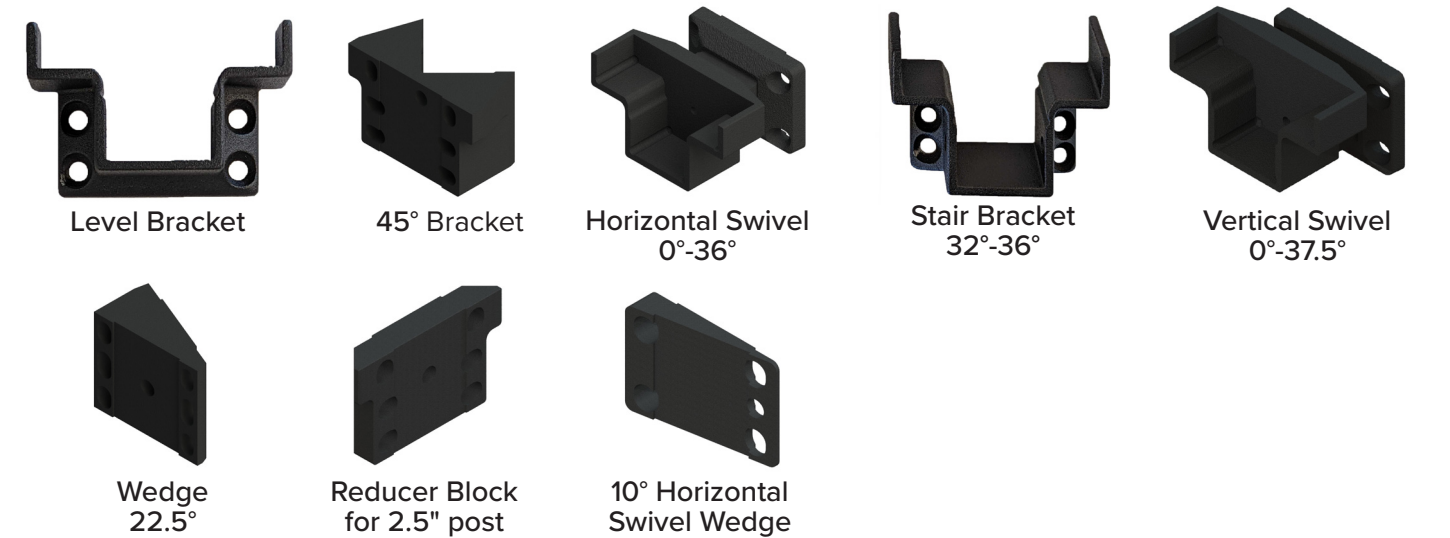

GIVE YOUR VIEW AN UPGRADE

Cable fittings allow you to turn wood, aluminum, composite, or masonry posts into vehicles for beautiful on-trend horizontal cable railing.

These slimmed down fittings have full tensioning capacity for safety and security and require only a few standard tools for installation.

STAINLESS STEEL

Stair and level fittings available.

WHAT'S YOUR ANGLE?

Key-Link's brackets can help take your railing in a new direction!
 These powder coated, self-centering brackets can handle installation angles from 0-52° horizontally and 0-52° vertically, so no matter your installation challenge, Key-Link has a bracket.

OUTLOOK SERIES BRACKETS & WEDGES

CHESAPEAKE SERIES BRACKETS & WEDGES

AMERICAN SERIES BRACKETS & WEDGES

VERTICAL BRACKET ANGLE GUIDE

Find the vertical angle you need, then note the appropriate bracket.

- Universal Swivel = 0°-52°
- Vertical Swivel = 0°-30°
- Stair = 32°-36°
- Vertical Wedge = 5°-7°

HORIZONTAL BRACKET ANGLE GUIDE

Find the horizontal angle you need, then note the appropriate bracket.

- Universal Swivel = 0°-52°
- Horizontal Swivel = 0°-40°
- 45° Bracket = 45°
- Horizontal Wedge = 5°-7°