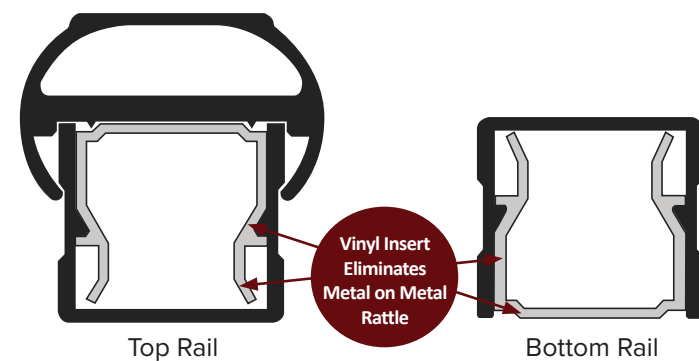

OUTLOOK SERIES

PRODUCT DETAILS

- Level rail lengths come in 5', 6', 7' or 8' and stair rail lengths come in 4', 5' or 6'
- Available in 36" or 42" heights
- Meets IRC and IBC (42" only) code requirements
- Boxed sections include top and bottom rails, mounting brackets and hardware, infill and the installation guide

PROFILE

STANDARD COLORS

AVAILABLE INFILL

Pictured Above:

- a. Matte Black with Square Infill
- b. Textured White with Square Infill
- c. Matte Black with Square Infill