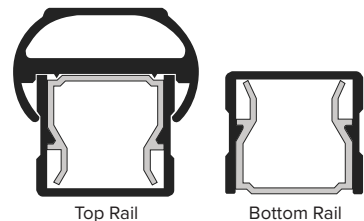

Chesapeake coordinates with Key-Link's American Series for those who wish to use deckboard rail and standard railing together.

CHESAPEAKE SERIES

PRODUCT DETAILS

- Level and stair rail lengths come in 6' or 8' sections
- Available in 36" or 42" heights
- Meets IRC and IBC (42" only) code requirements
- Boxed sections include top and bottom rails, mounting brackets and hardware, infill and the installation guide

- 1 3/4" W x 1 7/8" H Flat Top Rail
- Railing Height Options: 36" - 42"
- Railing Length Options: 5' - 6' - 7' - 8'
- Square Balusters are 3/4"

OUTLOOK SERIES

- 1 1/2" W x 1 1/2" H Top Rail
- Railing Height Options: 36" - 42"
- Railing Length Options: 5' - 6' - 7' - 8'
- Square Balusters are 5/8"