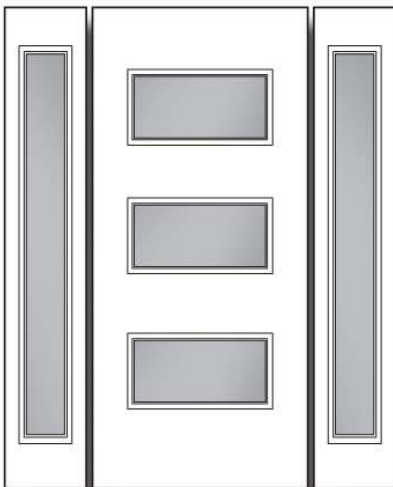

E30

Door Glass Size: 22" x 10" (x3) • 22" x 15" SOL (x3)
Sidelite Glass Sizes: 6'8": 7" x 64"

E30 Clear Glass (010) AVAILABILITY CHART			
	6'8"	7'0"	8'0"
2'8"	S	S	.
2'10"	S	.	.
3'0"	S	S	.
3'6"	S	.	.

S - In Stock ● - Not In Stock