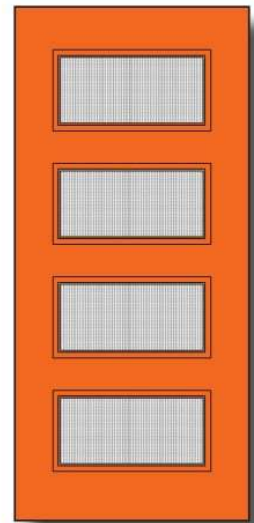

E40

E40 CUBED AVAILABILITY CHART			
	6'8"	7'0"	8'0"
2'8"	.	.	$
2'10"	.	.	.
3'0"	.	.	$
3'6"	.	.	$

Glass Size: 22" x 10" (x4)