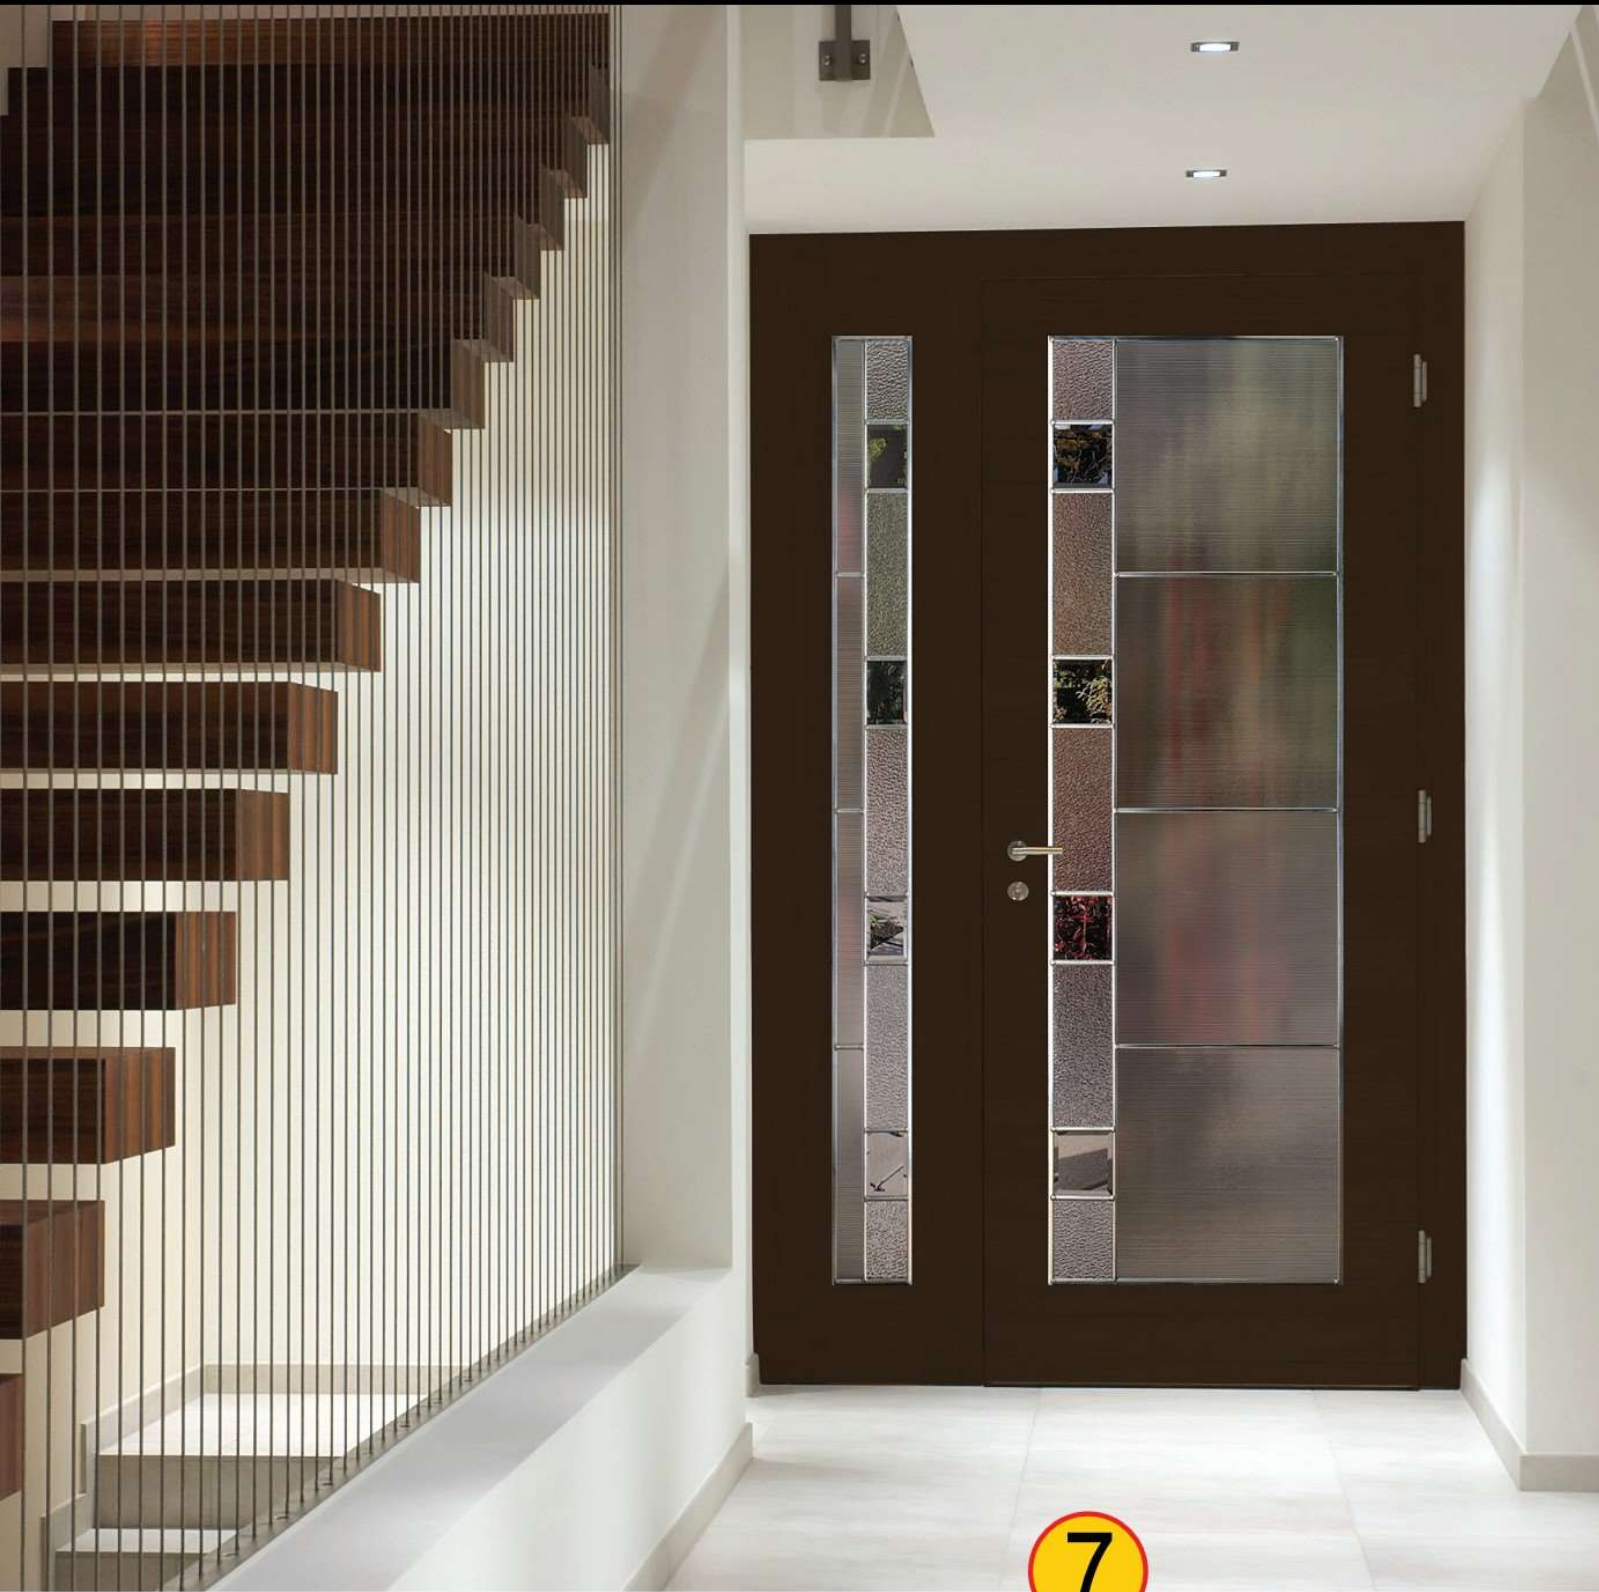

7

PRIVACY GUIDE

1. 1
2. 2
3. 3
4. 4
5. 5
6. 6
7. 7
8. 8
9. 9
10. 10

Completely Clear

Objects can be clearly seen through the glass from the opposite side.

Diffused/Distorted

Objects are distorted, but can still be detected from the opposite side.

Completely Opaque

Only light will travel through from the opposite side.