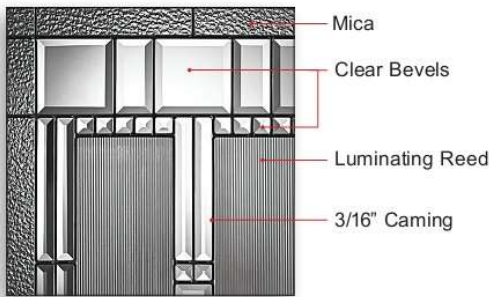

Patina

*All doors shown in 6'8".
*Also available in 7'0" & 8'0".