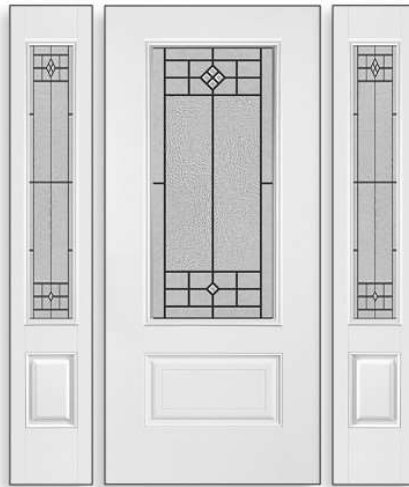

848 / 2248 / 848