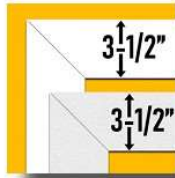

Poly Ash Textured Side
Out