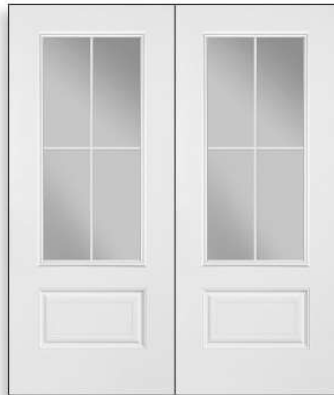

Double

Door: 2248-041-WT78-1 (x2)