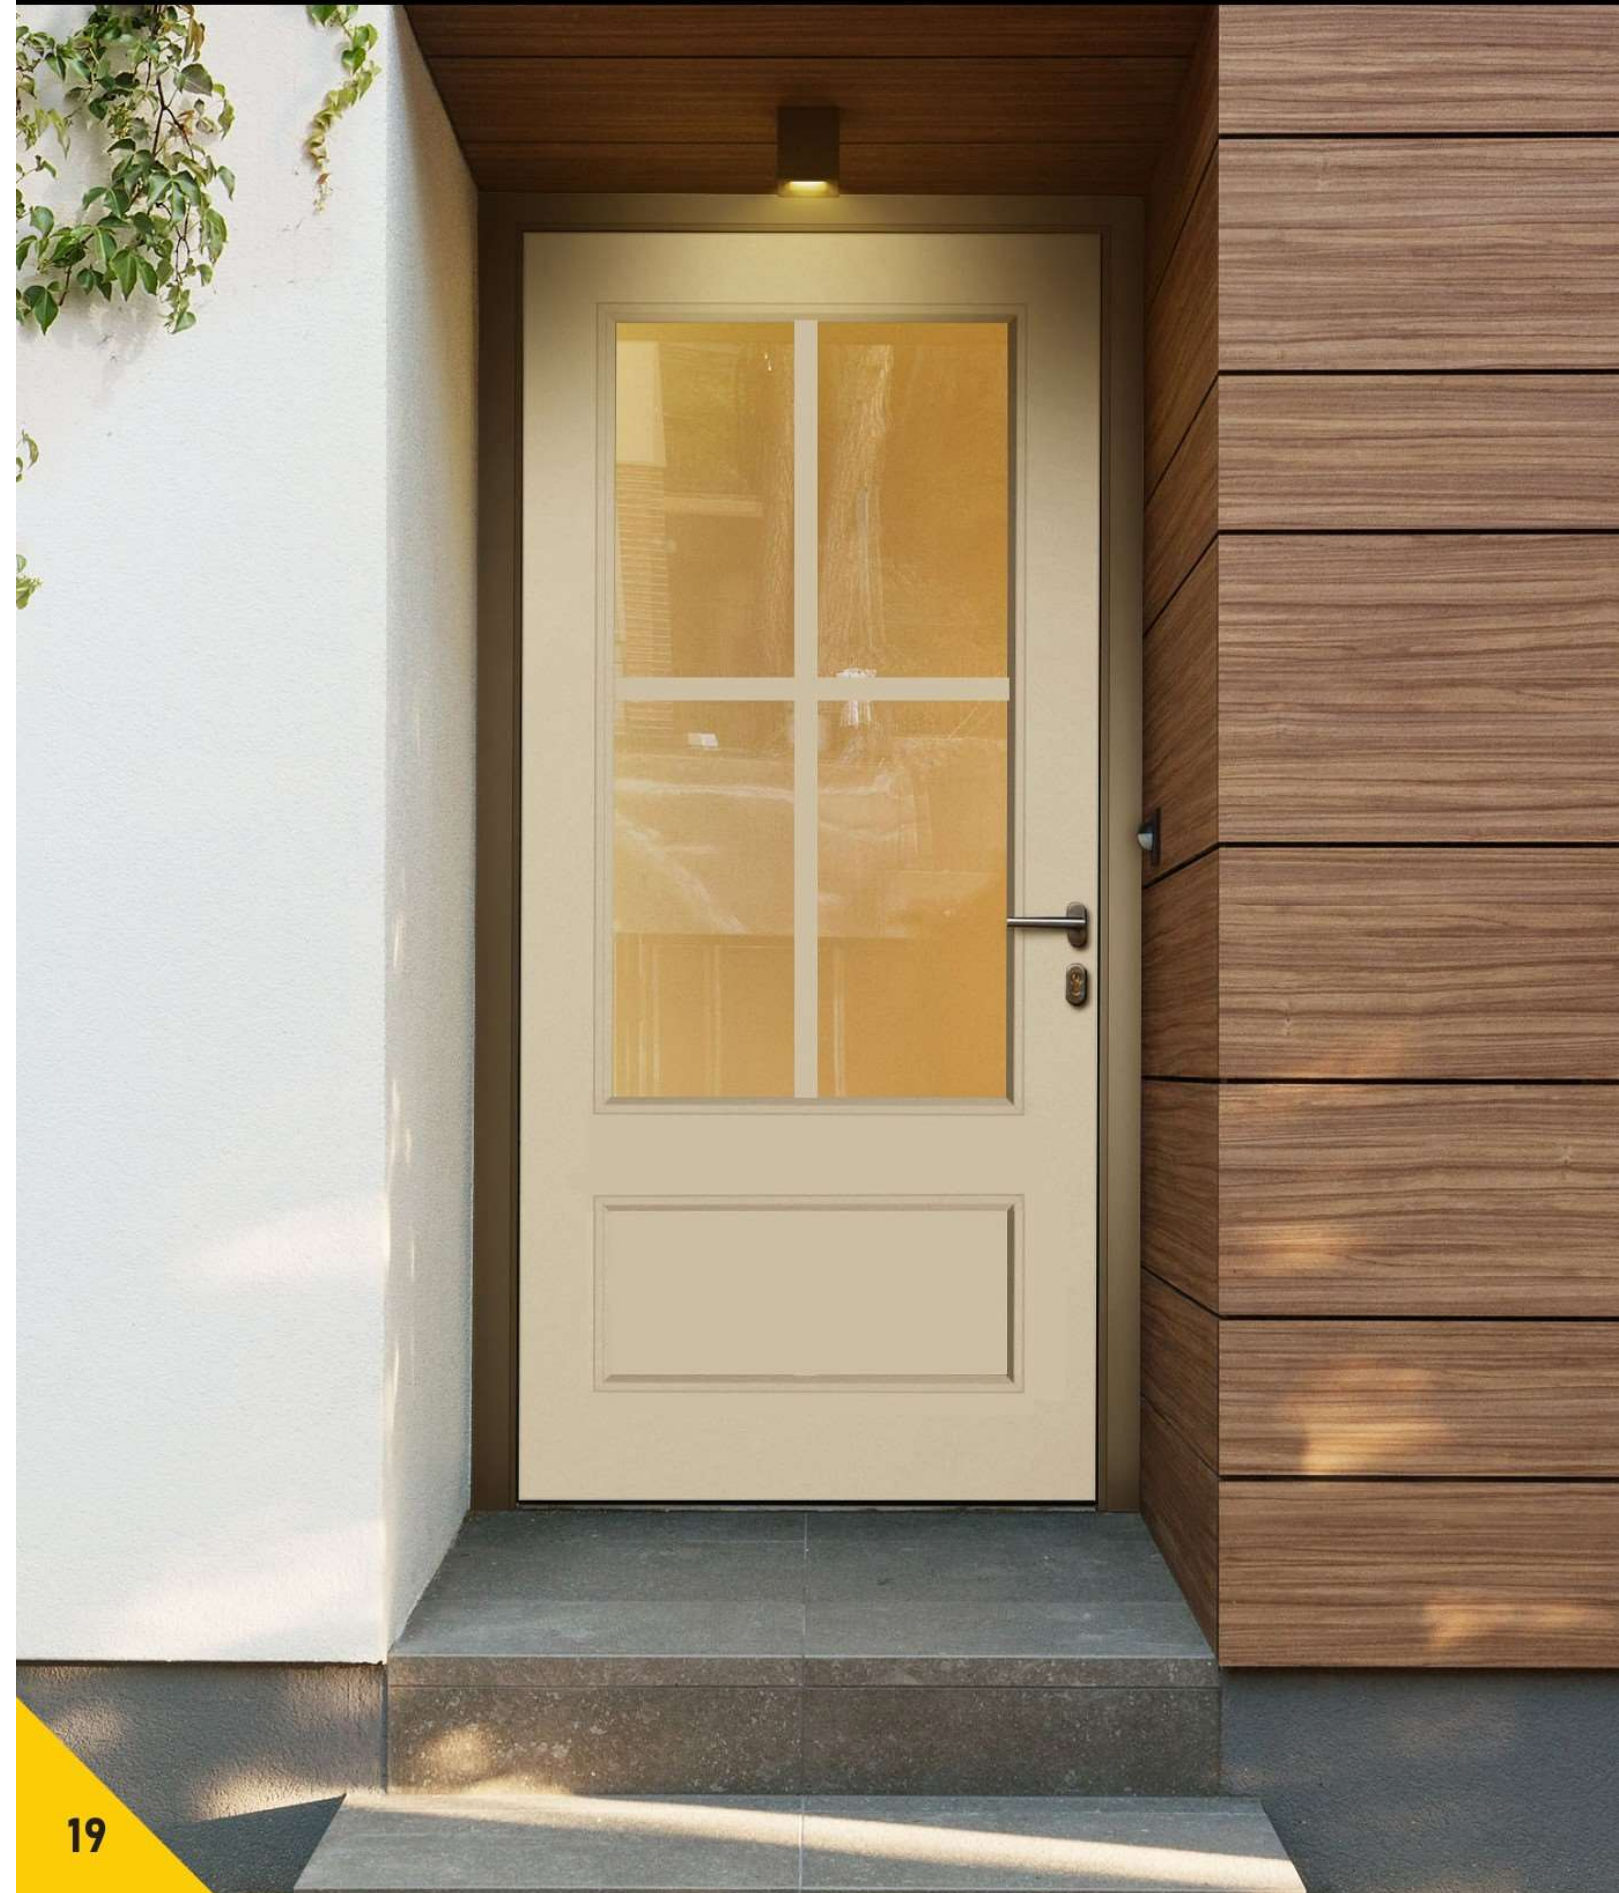

Flush Glazed

3/4 Lite - 6'8"