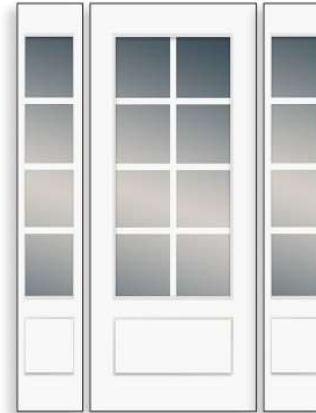

Door: 3/0 8/0 2664-010-C-1-SO-2W4H
Sidelites: 1/2 8/0 764-010-C-1-SO-4H