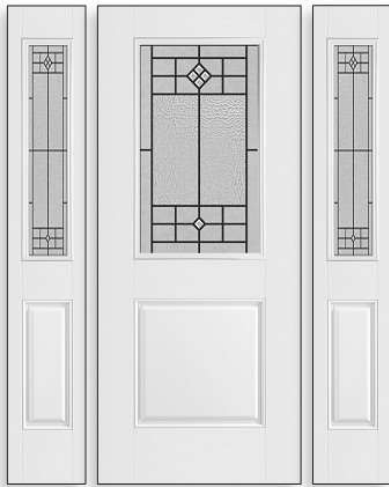

836 / 2236 / 836