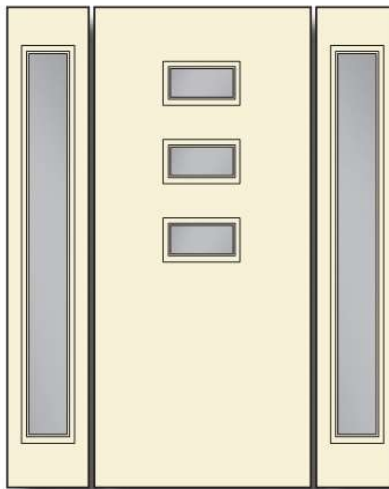

BAR

Door Glass Size: 11" x 5" (x3)
Sidelite Glass Sizes: 6'8": 7" x 64" • 8'0": 8" x 80"

BAR Clear Glass (010) AVAILABILITY CHART			
	6'8"	7'0"	8'0"
2'8"	S	S	S
2'10"	S	.	.
3'0"	S	S	S
3'6"	S	.	S

S - In Stock ● - Not In Stock