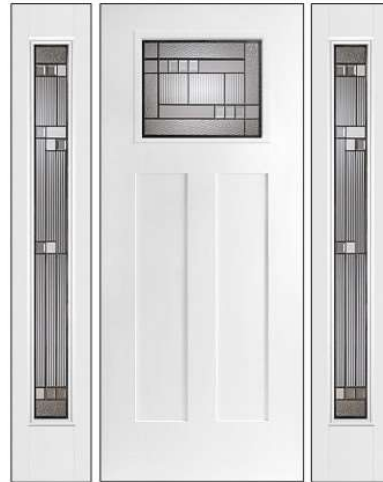

Completely Opaque

Only light will travel through from the opposite side.

Frame Options

Solutions Series Frame

Available Sizes: 2215, 836, 2236, 764

Elite Frame

Available Sizes: 848, 2248, 764, 2264, 2515

764 / 2215 / 764