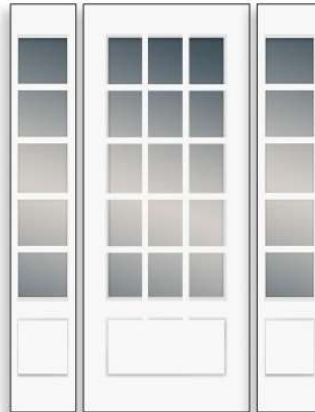

Door: 3/0 8/0 2664-010-C-1-SO-3W5H
Sidelites: 1/2 8/0 764-010-C-1-SO-5H