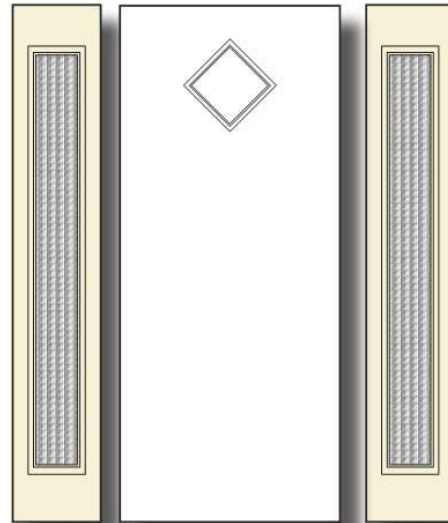

Enlarged Glass Texture

Sidelite

Sidelite GEO-TEX AVAILABILITY CHART			
	6'8"	7'0"	8'0"
1'0"	S	•	S
1'2"	S	•	S

6'8" - SOL / 8'0" - WR

Glass Size: 6/8 - 7" x 64"
 8/0 - 8" x 80"

Charts:

S - In Stock ● - Not In Stock