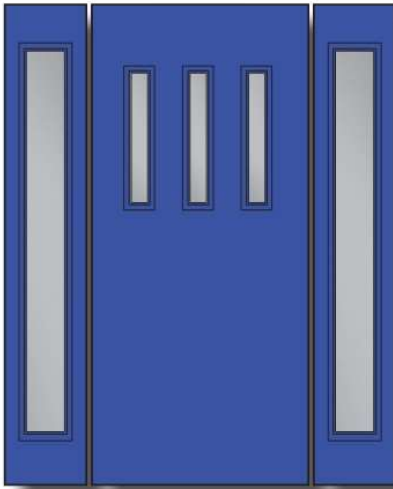

MOD

Door Glass Size: 3.5" x 22" (x2)
Sidelite Glass Sizes: 6'8": 7" x 64" • 8'0": 8" x 80"

MOD Clear Glass (010) AVAILABILITY CHART			
	6'8"	7'0"	8'0"
2'8"	S	S	S
2'10"	S	.	.
3'0"	S	S	S
3'6"	S	.	S

S - In Stock ● - Not In Stock