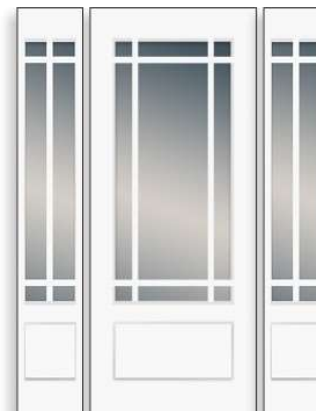

All 8'0" 3/4 Lite doors & sidelites available in Clear Glass - 010

All "SO" doors shown have Beast SDL's

Door: 3/0 8/0 2664-010-C-1-SO-P9
Sidelites: 1/2 8/0 764-010-C-1-SO-P6

*All 3/4 Lite 8'0" doors are available in 3'0" width only.
*3'0" glass size is 26" x 64".
*All 3/4 Lite 8'0" sidelites are available in 1'0" & 1'2" width.
*Glass size for all sidelites is 7" x 64".