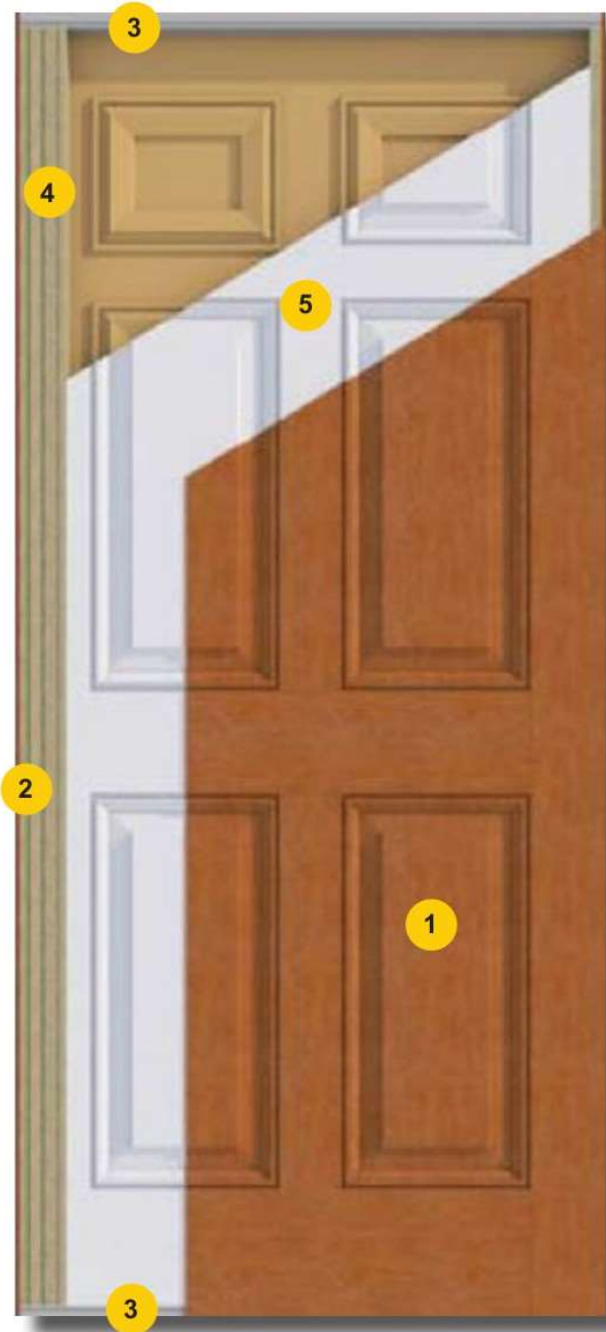

5 Polyurethane Foam Core

Our advanced CFC-free, high density, Polyurethane foam core enhances the door's soundproofing capabilities and provides insulation up to six times greater than wood doors.