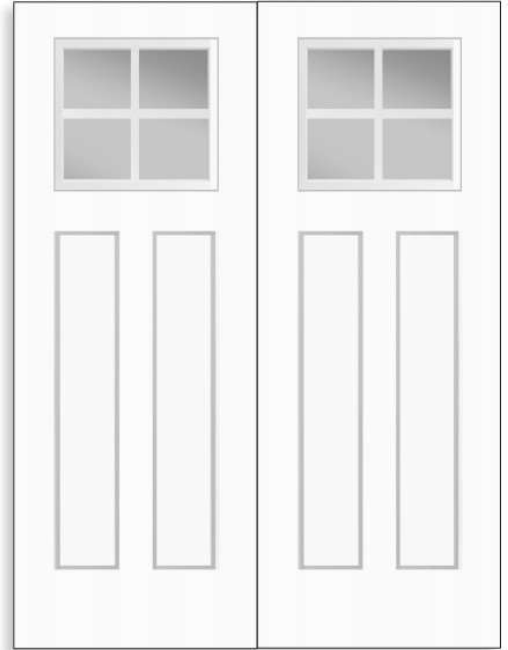

Double

Door: 3/0 8/0 2515-010-2-SO4 (x2)

*All 3'0" doors shown are available in Fiberglass Smooth & Fir.
(Single 3'6" width door available in Fiberglass Smooth only)