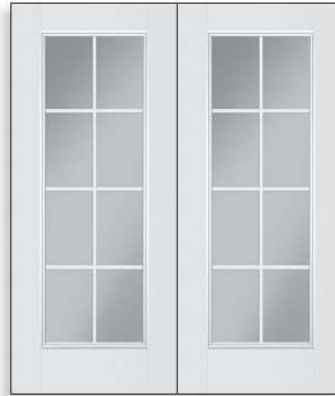

Door Grille Types Available:

Double

Door: 2264-08I-WT78-X (x2)