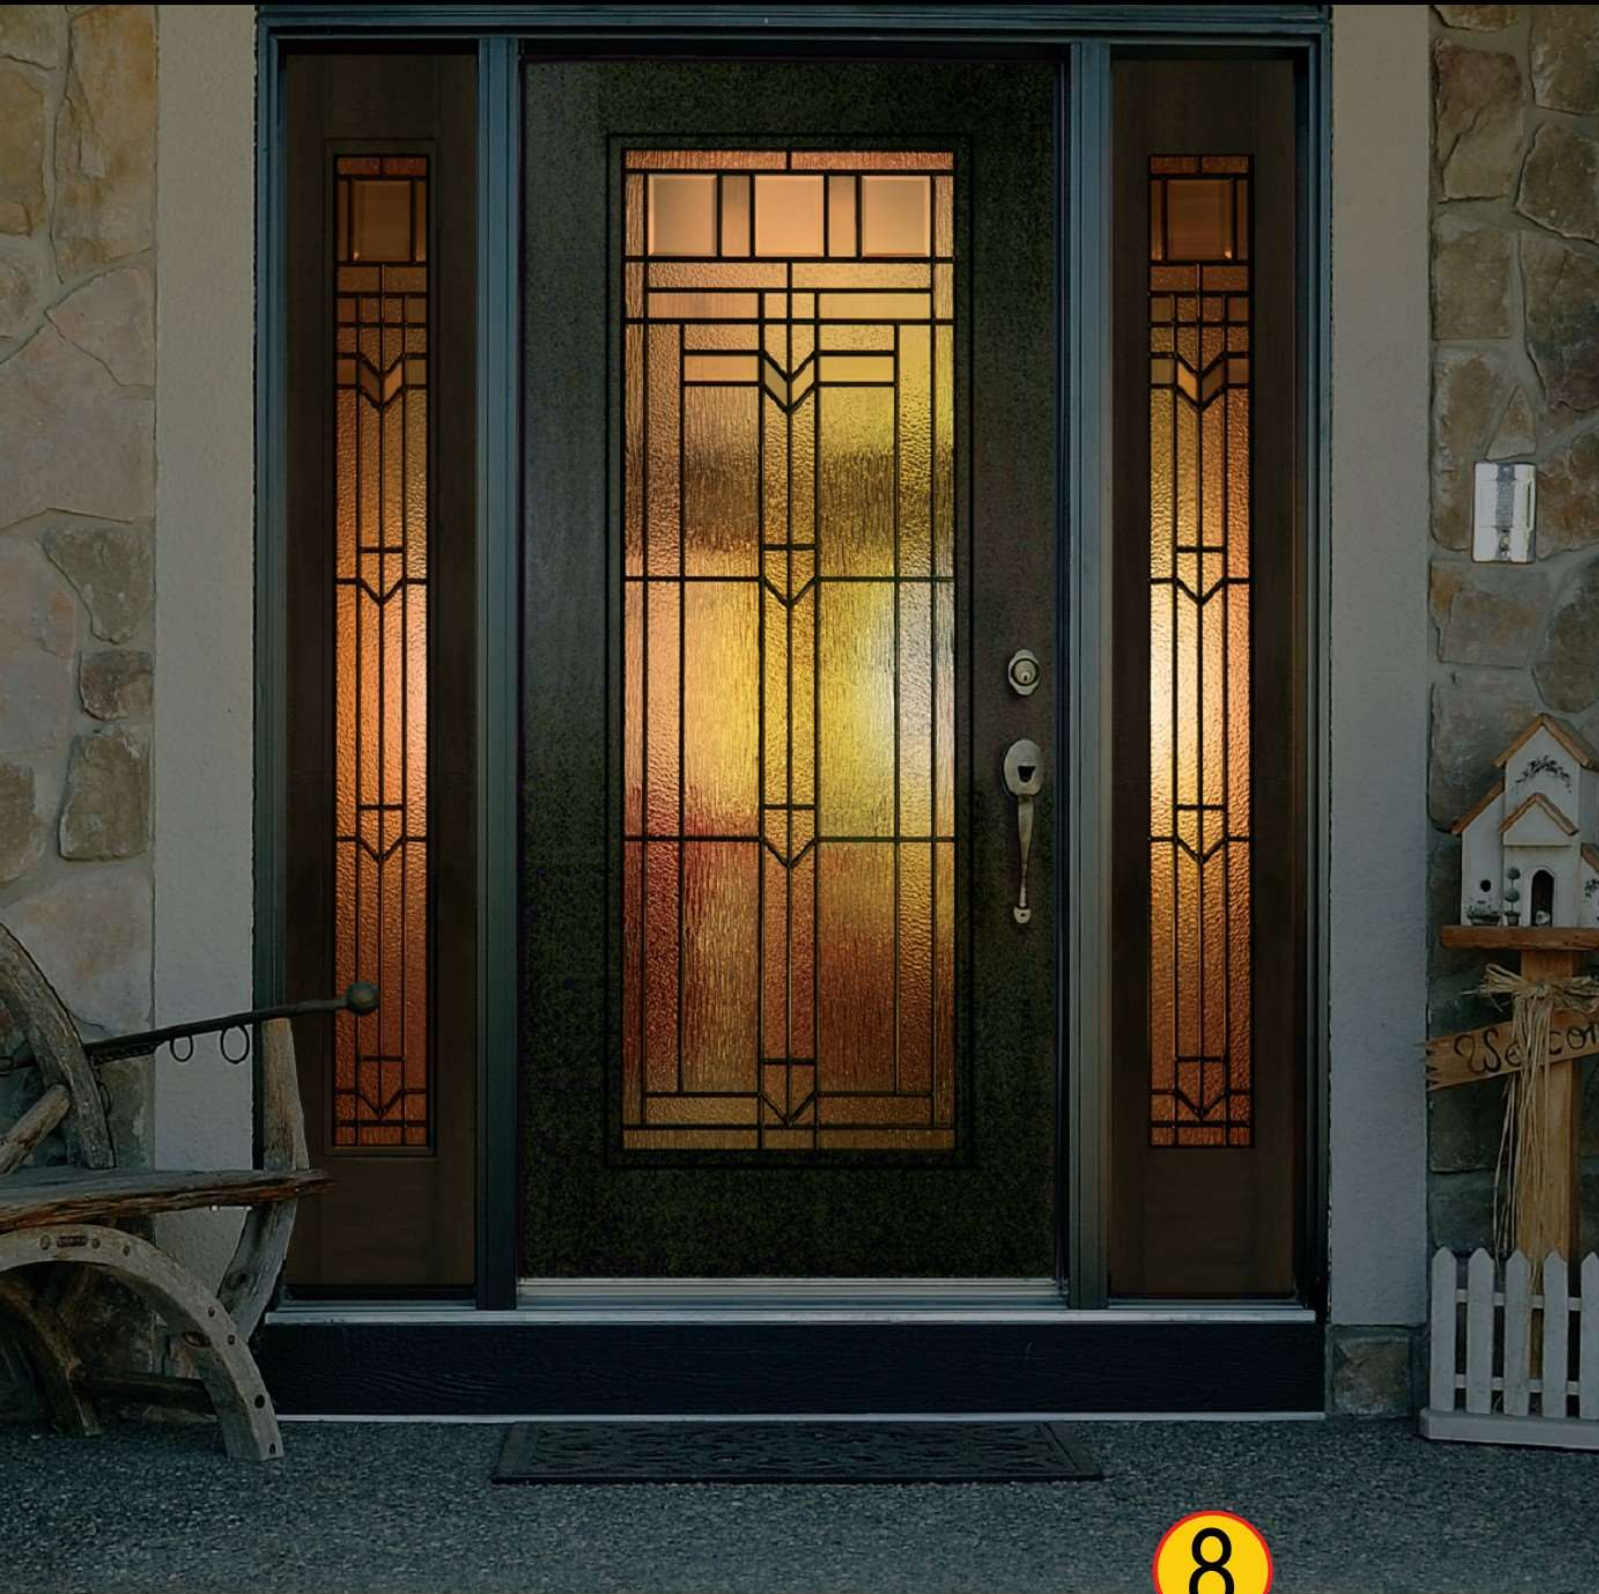

Glass Size: 6/8 - 7" x 64"
8/0 - 8" x 80"

Charts:

S - In Stock ● - Not In Stock

*Glass Size: Width x Height

8

PRIVACY GUIDE

- 1
- 2
- 3
- 4
- 5
- 6
- 7
- 8
- 9
- 10

Completely Clear