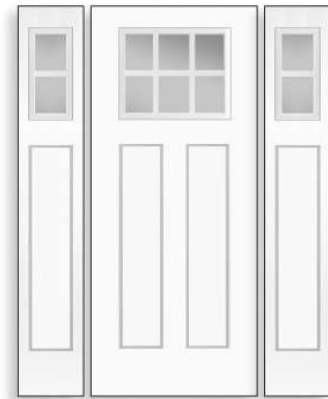

Door: 3/0 6/8 2215-010-2-061C
Sidelites: 1/2 6/8 715-021-1