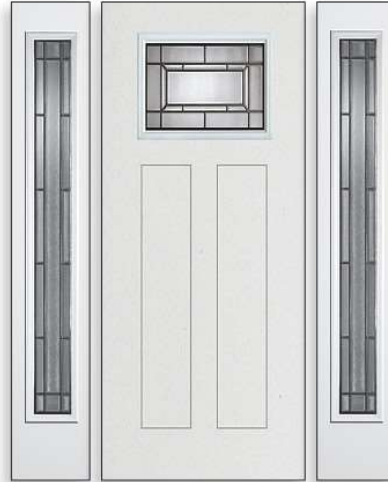

Completely Opaque

Only light will travel through from the opposite side.

Frame Options

Solutions Series Frame

Available Sizes: 2215, 836, 2236, 764

Elite Frame

Available Sizes: 848, 2248, 764, 2264, 2515

764 / 2215 / 764