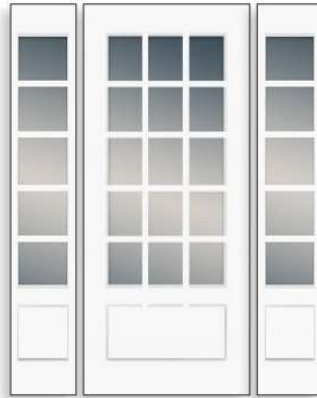

Door: 3/0 6/8 2648-010-C-1-SO-3W5H
Sidelites: 1/2 6/8 848-010-C-1-SO-5H