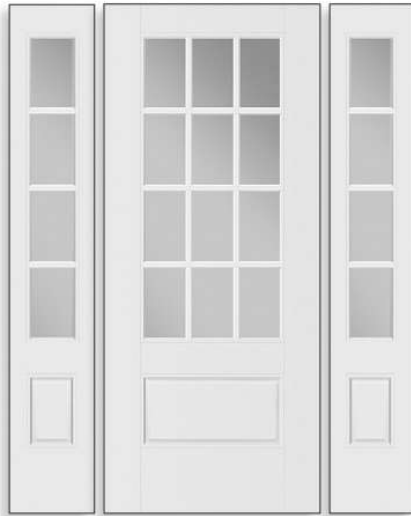

Single w/ Sidelites

Door: 3/0 6/8 2248-010-1-S12
Sidelites: 1/2 6/8 848-010-1-4LT
(3/4 Lite)