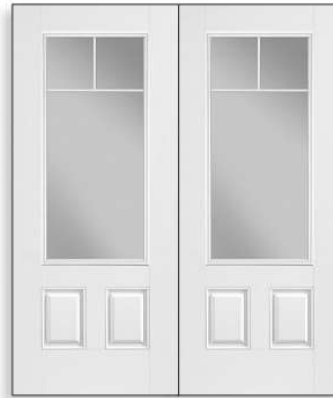

Door: 2248-03C-WT58-2 (x2)

03C Lite, 3/4 Lite GBG AVAILABILITY CHART	Fiberglass Smooth					Fiberglass (Smooth) Builder's Grade					True White Oak				
	2'6"	2'8"	2'10"	3'0"	3'6"	2'6"	2'8"	2'10"	3'0"	3'6"	2'6"	2'8"	2'10"	3'0"	3'6"
Panel Availability															
6/8 2248-03C-WT58-1	•	S	•	S	•	•	•	•	•	•	•	•	•	•	•
6/8 2248-03C-WT58-2	•	S	•	S	•	•	•	•	•	•	•	•	•	•	•
7/0 2248-03C-WT58-1	•	•	•	S	•	•	•	•	•	•	•	•	•	•	•
8/0 2264-03C-WT58-1	•	S	•	S	•	•	•	•	•	•	•	•	•	•	•
Sidelite Availability	1'0" & 1'2"					1'0" & 1'2"					1'0" & 1'2"				
6/8 764-03C-WT58-X	S					S					S				
7/0 764-03C-WT58-X	S					•					•				
8/0 880-03C-WT58-X	S					•					•				

S - In Stock   ● - Not In Stock

Door Grille Types Available:

WT58