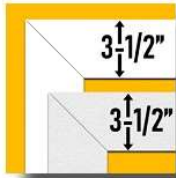

Poly Ash Smooth Side
Out