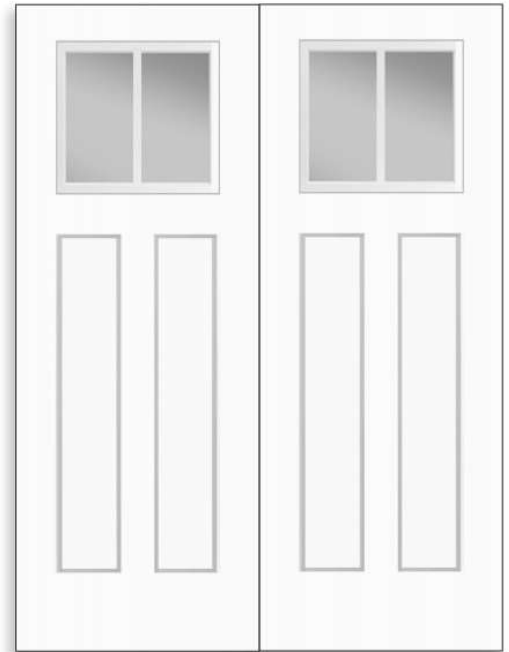

Double

Door: 3/0 8/0 2515-010-2-SO2 (x2)

*All 3'0" doors shown are available in Fiberglass Smooth & Fir.
(Single 3'6" width door available in Fiberglass Smooth only)