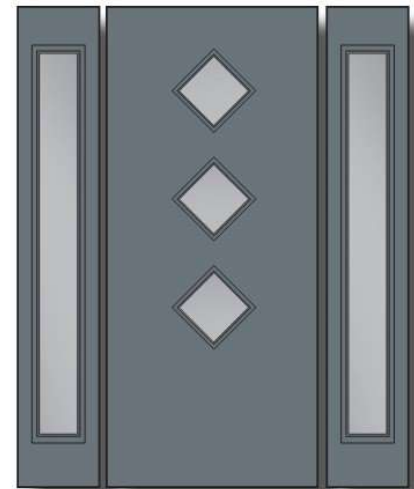

R88-SOL-3

Door Glass Size: 8" x 8" (x3)
Sidelite Glass Sizes: 6'8": 7" x 64" • 8'0": 8" x 80"

R88-SOL-3 Clear Glass (010) AVAILABILITY CHART			
	6'8"	7'0"	8'0"
2'8"	S	S	S
2'10"	S	•	•
3'0"	S	S	S
3'6"	S	•	S

S - In Stock ● - Not In Stock

*All Sidelites shown in "Modern w/ Sidelites" section are available in 6'8" & 8'0" in height and 1'0" & 1'2" in width.
*No 7'0" sidelites available.

*Glass Size: Width x Height