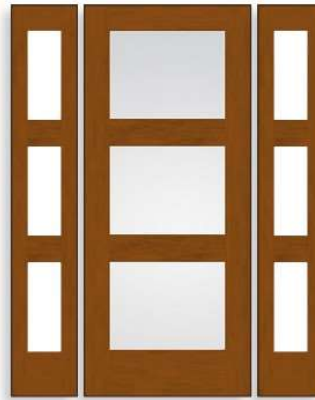

Door: FFHG30
Sidelites: FFHGSL30