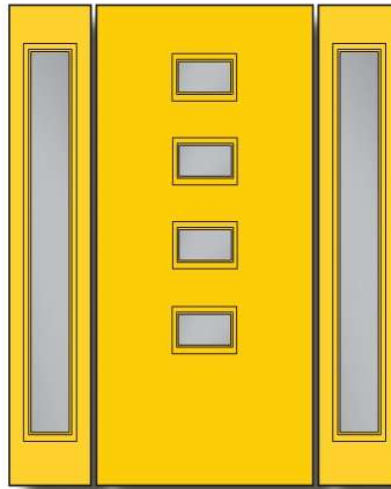

R86-SOL-4

Door Glass Size: 8" x 6" (x4)
Sidelite Glass Sizes: 6'8": 7" x 64" • 8'0": 8" x 80"
*Glass Orientation: Strike Side, Hinge Side, or Center.

R86-SOL-4 Clear Glass (010) AVAILABILITY CHART			
	6'8"	7'0"	8'0"
2'8"	S	S	S
2'10"	S	•	•
3'0"	S	S	S
3'6"	S	•	S

S - In Stock ● - Not In Stock