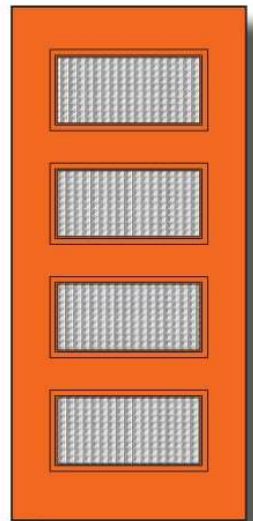

Glass Size: 12" x 12" (x3)

E30-SOL

E30 GEO-TEX AVAILABILITY CHART				
	6'8"	7'0"	8'0"	
2'8"	S	S	.	.
2'10"	S	.	.	.
3'0"	S	S	.	.
3'6"	S	.	.	.

Glass Size: 22" x 15" (x3)

E40-SOL

E40 GEO-TEX AVAILABILITY CHART				
	6'8"	7'0"	8'0"	
2'8"	.	.	.	S
2'10"
3'0"	.	.	S	S
3'6"	.	.	S	S