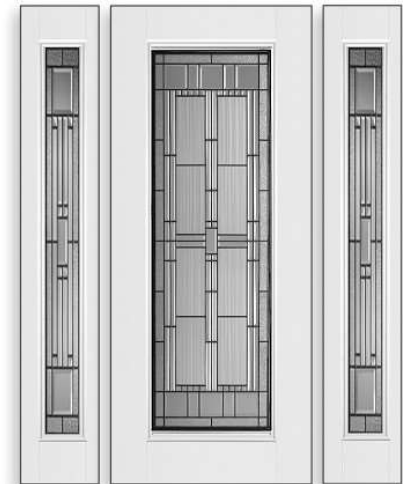

764 / 2264 / 764

S - In Stock
● - Not In Stock

ARTISAN AVAILABILITY CHART	Fiberglass Smooth			True White Oak			Fiberglass Mahogany Textured			Fiberglass Oak Textured			Fiberglass Fir Textured			Fiberglass Knotty Alder Textured		
	2'8"	2'10"	3'0"	2'8"	2'10"	3'0"	2'8"	2'10"	3'0"	2'8"	2'10"	3'0"	2'8"	2'10"	3'0"	2'8"	2'10"	3'0"
Panel Availability																		
6/8 2236-275-1	S	S	S	●	●	●	●	●	●	●	●	●	●	●	●	●	●	●
6/8 2236-275-1P	S	S	S	●	●	●	●	●	●	●	●	●	●	●	●	●	●	●
6/8 2236-275-2	S	S	S	S	●	S	S	●	S	S	●	S	●	●	●	●	●	●
6/8 2248-275-1	S	●	S	●	●	●	●	●	●	S	●	S	●	●	●	●	●	●
6/8 2264-275-X	S	S	S	S	●	S	S	●	S	S	●	S	●	●	S	●	●	S
6/8 764-275-X-SOL SSL	S	S	S	S	●	S	●	●	●	S	●	S	●	●	●	●	●	●
6/8 764-275-X-SOL 2SL	S	S	S	S	●	S	●	●	●	S	●	S	●	●	●	●	●	●
6/8 2215-275-X-SOL	S	S	S	S	●	S	●	●	●	S	●	S	●	●	●	●	●	●
6/8 2215-275-2-SOL	S	S	S	●	●	●	●	●	●	●	●	●	S	S	S	●	●	●
7/0 2236-275-2	S	●	S	●	●	●	●	●	●	●	●	●	●	●	●	●	●	●
7/0 2248-275-1	●	●	S	●	●	●	●	●	●	●	●	●	●	●	●	●	●	●
7/0 2264-275-X	●	●	S	●	●	●	●	●	●	●	●	●	●	●	●	●	●	●
7/0 764-275-X-SOL SSL	●	●	S	●	●	●	●	●	●	●	●	●	●	●	●	●	●	●
7/0 764-275-X-SOL 2SL	●	●	S	●	●	●	●	●	●	●	●	●	●	●	●	●	●	●
8/0 2248-275-1	●	●	S	●	●	●	●	●	●	●	●	●	●	●	●	●	●	●
8/0 2264-275-1	●	●	S	●	●	●	●	●	●	●	●	●	S	●	●	●	●	●
8/0 2280-275-X	S	●	S	●	●	●	●	●	●	●	●	●	S	●	●	S	●	●
8/0 2515-275-X-LIP	S	●	S	●	●	●	●	●	●	●	●	●	●	●	●	●	●	●
8/0 2515-275-2-LIP	●	●	S	●	●	●	●	●	●	●	●	●	●	●	●	S	●	●
Sidelite Availability	1'0" & 1'2"			1'0" & 1'2"			1'0" & 1'2"			1'0" & 1'2"			1'0" & 1'2"			1'0" & 1'2"		
6/8 836-275-1	S			S			S			S			●			●		
6/8 848-275-1	S			●			●			S			●			●		
6/8 764-275-X	S			S			S			S			S			S		
6/8 764-275-1-SOL	S			S			●			●			S			●		
6/8 715-275-1-SOL	S			●			●			●			S			●		
7/0 836-275-1	S			●			●			●			●			●		
7/0 764-275-X	S			●			●			●			●			●		
8/0 764-275-1	S			●			●			S			●			●		
8/0 880-275-X	S			●			S			S			S			●		
8/0 715-275-1-SOL	S			●			●			●			S			●