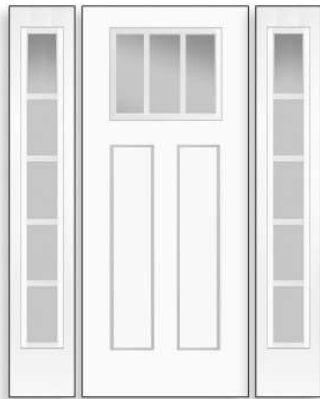

Craftsman Shaker Series

6'8" - Traditional GBG

*All doors shown in 3'0", all sidelites shown in 1'2".

Single w/ Sidelites

Door: 3/0 6/8 2215-010-2-021C
Sidelites: 1/2 6/8 864-010-X-05I

Door: 3/0 6/8 2215-010-2-031C
Sidelites: 1/2 6/8 864-010-X-05I