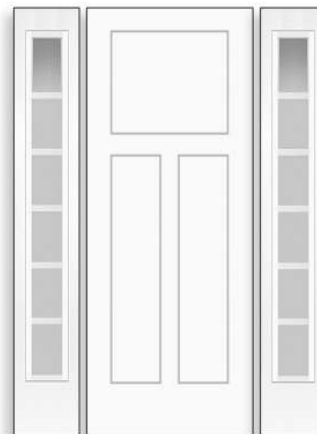

Door: 3/0 8/0 3 Panel Craftsman
Sidelites: 1/2 8/0 880-06E-X