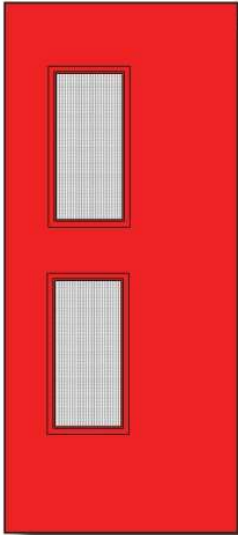

2REC

2REC CUBED AVAILABILITY CHART			
	6'8"	7'0"	8'0"
2'8"	$	$	$
2'10"	$	•	•
3'0"	$	$	$
3'6"	$	•	$

Glass Size: 10" x 22" (x2)