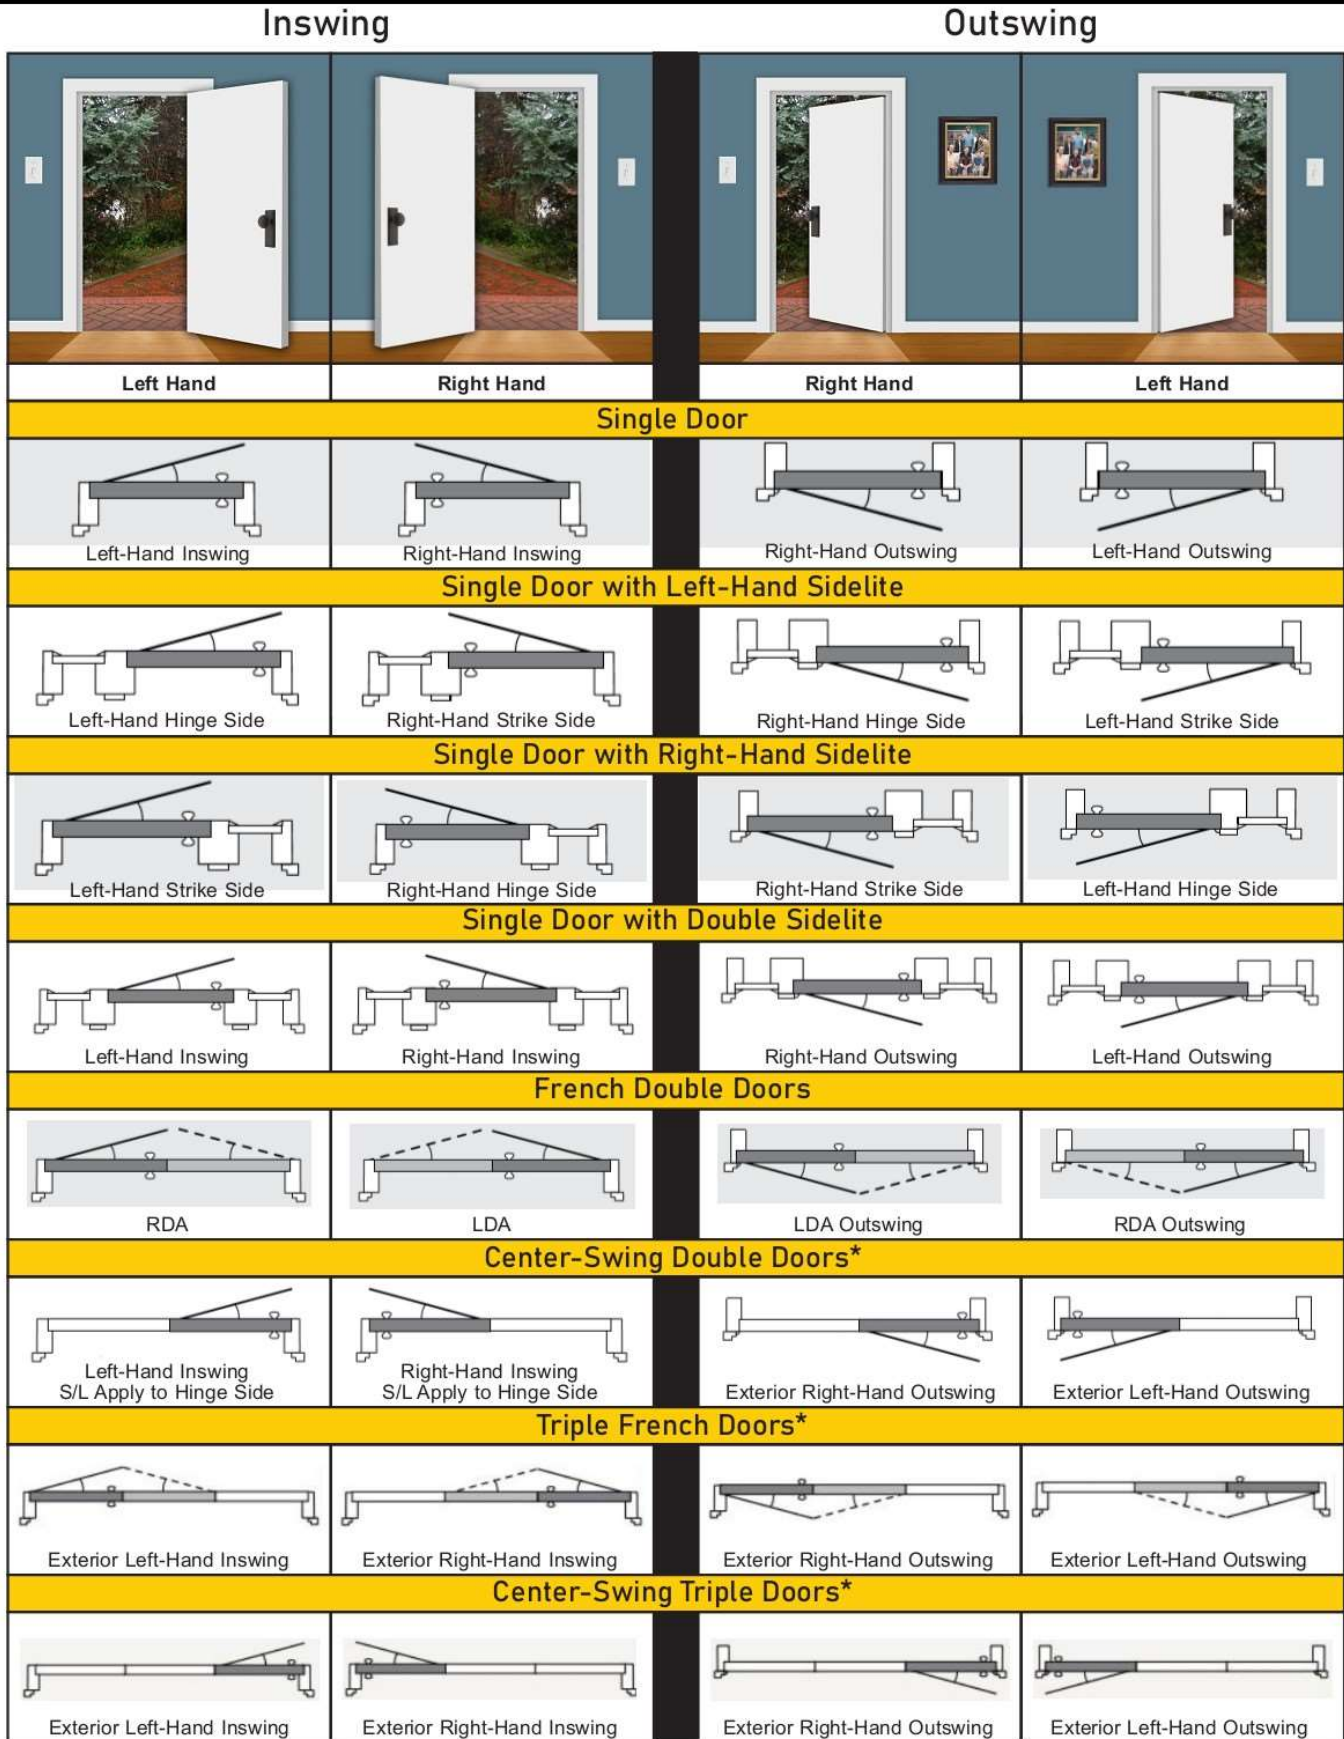

Typically a patio configuration*

Active Doors

Inactive Doors

Fixed Doors