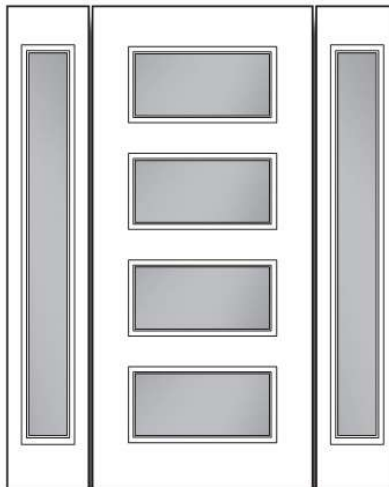

E40

Door Glass Size: 22" x 10" (x4) • 22" x 15" SOL (x4)
Sidelite Glass Sizes: 8'0": 8" x 80"

E40 Clear Glass (010) AVAILABILITY CHART			
	6'8"	7'0"	8'0"
2'8"	.	.	S
2'10"	.	.	.
3'0"	.	.	S
3'6"	.	.	S

S - In Stock ● - Not In Stock