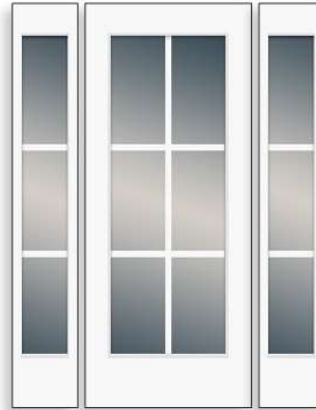

Door: 3/0 8/0 2680-010-C-X-SO-2W3H
Sidelites: 1/2 8/0 880-010-C-X-SO-3H