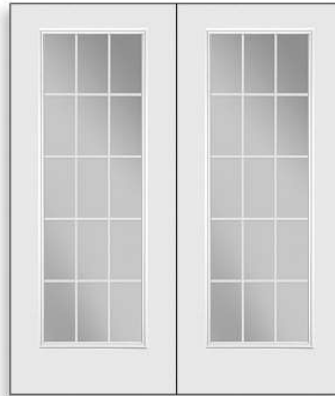

Double

Door: 2264-15I-WT58-X (x2)