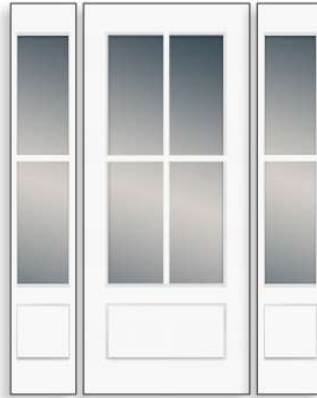

*All 1/2 Lite 6'8" doors are available in 2'8" & 3'0" width.
*2'8" & 3'0" glass size is 22" x 36".
*All Full Lite 6'8" sidelites are available in 1'0" & 1'2" width.
*Glass size for all sidelites is 7" x 64".

*All sizes listed are nominal

Flush Glazed

3/4 Lite - 6'8"

*All doors shown in 3'0", all sidelites shown in 1'2".

Door: 3/0 6/8 2648-010-C-1
Sidelites: 1/2 6/8 848-010-C-1

Door: 3/0 6/8 2648-010-C-1-SO-2W2H
Sidelites: 1/2 6/8 848-010-C-1-SO-2H