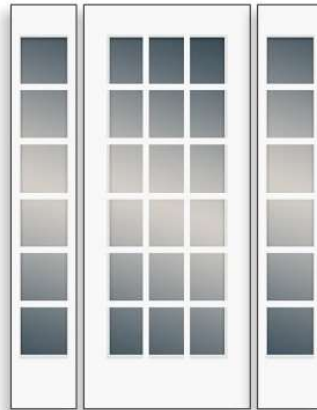

Door: 3/0 8/0 2680-010-C-X-SO-3W6H
Sidelites: 1/2 8/0 880-010-C-X-SO-6H