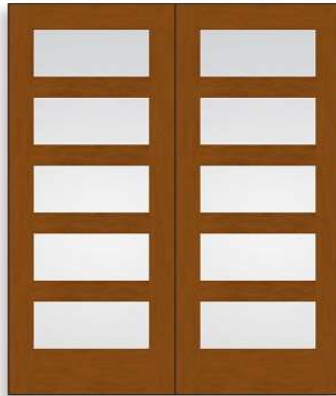

FFHG55 (x2)