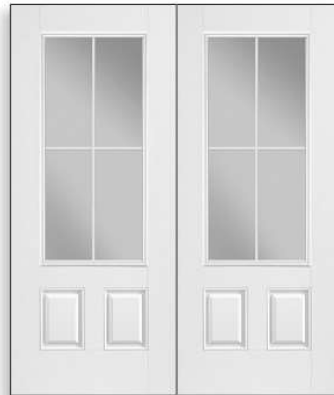

Door: 2248-041-WT78-2 (x2)

Door Grille Types Available:

4 Lite, 3/4 Lite GBG AVAILABILITY CHART	Fiberglass Smooth					Fiberglass (Smooth) Builder's Grade					True White Oak				
	2'6"	2'8"	2'10"	3'0"	3'6"	2'6"	2'8"	2'10"	3'0"	3'6"	2'6"	2'8"	2'10"	3'0"	3'6"
6/8 2248-041-WT78-1	•	S	•	S	•	•	•	•	•	•	•	•	•	•	•
6/8 2248-041-WT78-2	•	S	•	S	•	•	•	•	•	•	•	•	•	•	•
7/0 2248-041-WT78-1	•	•	•	S	•	•	•	•	•	•	•	•	•	•	•
8/0 2264-041-WT78-1	•	S	•	S	•	•	•	•	•	•	•	•	•	•	•
6/8 2248-041-BLKT78-1	•	S	S	S	•	•	•	•	•	•	•	•	•	•	•
6/8 2248-041-BLKT78-2	•	S	•	S	•	•	•	•	•	•	•	•	•	•	•
8/0 2264-041-BLKT78-1	•	S	•	S	•	•	•	•	•	•	•	•	•	•	•
6/8 2248-041-BRZ58-1	•	S	S	S	•	•	•	•	•	•	•	•	•	•	•
6/8 2248-041-BRZ58-2	•	S	•	S	•	•	•	•	•	•	•	•	•	•	•
8/0 2264-041-BRZ58-1	•	S	•	S	•	•	•	•	•	•	•	•	•	•	•
Sidelite Availability	1'0" & 1'2"					1'0" & 1'2"					1'0" & 1'2"				
6/8 848-021-WT78-1	S					S					•				
8/0 864-021-WT78-1	S					•					•				
6/8 848-021-BLKT78-1	S					•					•				
8/0 864-021-BLKT78-1	S					•					•				
6/8 848-021-BRZ58-1	S					•					•				
8/0 864-021-BRZ58-1	S					•					•				

S - In Stock

• - Not In Stock