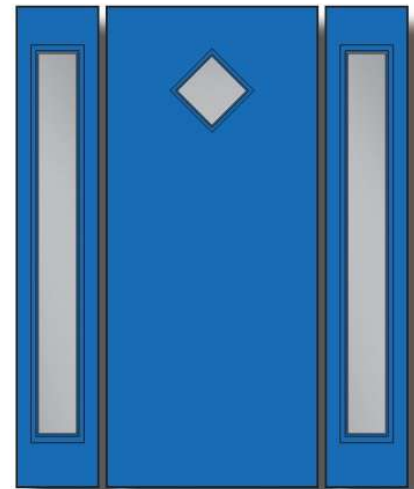

R88-SOL-1

Door Glass Size: 8" x 8"
Sidelite Glass Sizes: 6'8": 7" x 64" • 8'0": 8" x 80"

R88-SOL-1 Clear Glass (010) AVAILABILITY CHART			
	6'8"	7'0"	8'0"
2'8"	S	S	S
2'10"	S	•	•
3'0"	S	S	S
3'6"	S	•	S

S - In Stock ● - Not In Stock