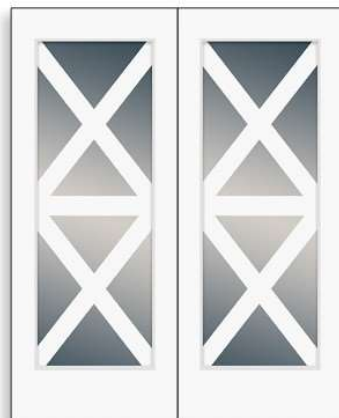

3/0 8/0 2680-010-C-X-SO4-2XBUK (x2)