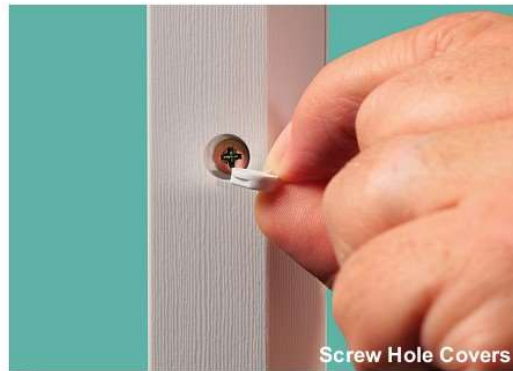

Charts:

S - In Stock ● - Not In Stock

*Glass Size: Width x Height