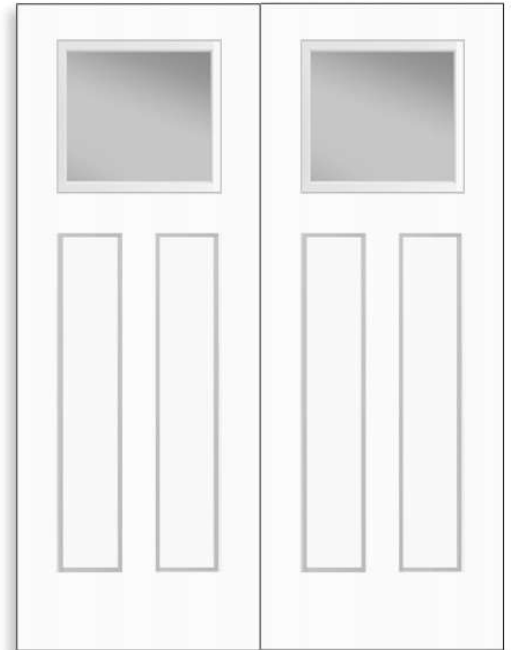

Double

Door: 3/0 8/0 2515-010-2 (x2)

*All 3'0" doors shown are available in Fiberglass Smooth & Fir.
(Single 3'6" width door available in Fiberglass Smooth only)