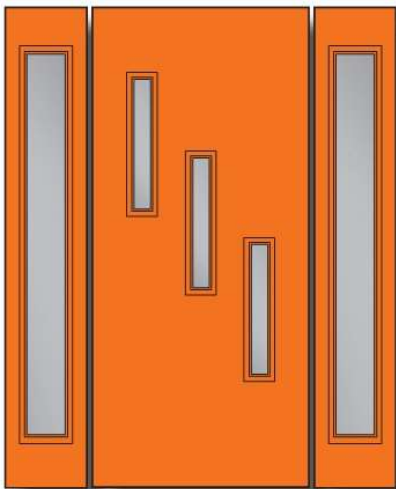

HYC

Door Glass Size: 3.5" x 22" (x2)
Sidelite Glass Sizes: 6'8": 7" x 64" • 8'0": 8" x 80"

HYC Clear Glass (010) AVAILABILITY CHART			
	6'8"	7'0"	8'0"
2'8"	S	S	S
2'10"	S	.	.
3'0"	S	S	S
3'6"	S	.	S

S - In Stock ● - Not In Stock