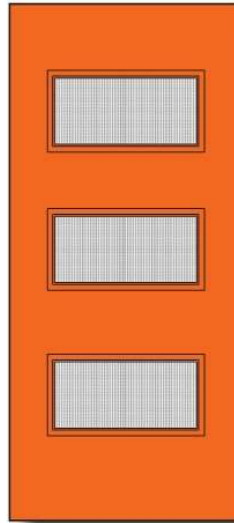

Glass Size: 3.5" x 22" (x3)

2SL

2SL CUBED AVAILABILITY CHART			
	6'8"	7'0"	8'0"
2'8"	\$	\$.
2'10"	\$.	.
3'0"	\$	\$.
3'6"	\$.	.

Glass Size: 7" x 64" (x2)

E30

E30 CUBED AVAILABILITY CHART			
	6'8"	7'0"	8'0"
2'8"	\$	\$.
2'10"	\$.	.
3'0"	\$	\$.
3'6"	\$.	.