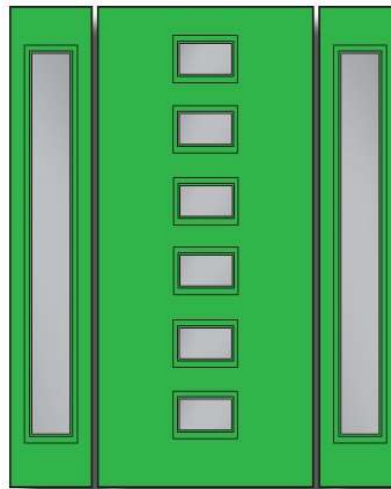

R86-SOL-6

Door Glass Size: 8" x 6" (x6)
Sidelite Glass Sizes: 6'8": 7" x 64" • 8'0": 8" x 80"
*Glass Orientation: Strike Side, Hinge Side, or Center.

R86-SOL-6 Clear Glass (010) AVAILABILITY CHART			
	6'8"	7'0"	8'0"
2'8"	•	•	S
2'10"	•	•	•
3'0"	•	•	S
3'6"	•	•	S

S - In Stock ● - Not In Stock