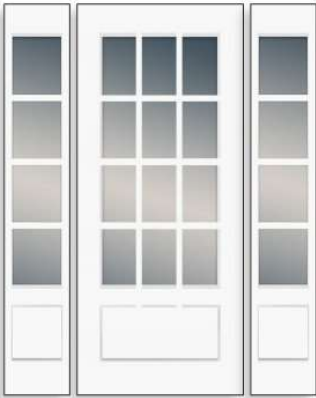

Door: 3/0 6/8 2648-010-C-1-SO-3W4H
Sidelites: 1/2 6/8 848-010-C-1-SO-4H