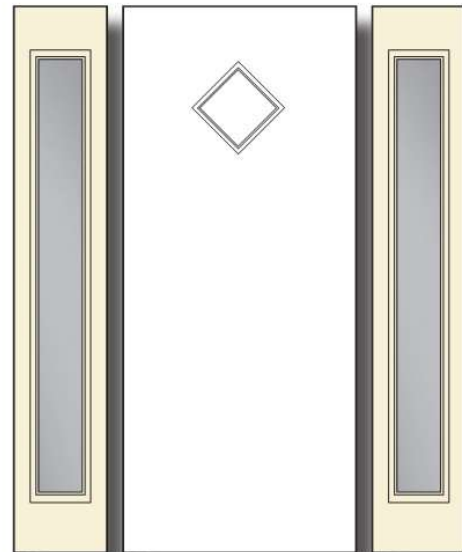

Glass Size: 8" x 8"

Sidelite

Sidelite FROSTED AVAILABILITY CHART			
	6'8"	7'0"	8'0"
1'0"	\$	•	\$
1'2"	\$	•	\$

Glass Size: 6/8 - 7" x 64"
8/0 - 8" x 80"

Charts:

S - In Stock ● - Not In Stock

Frosted (Decorative)