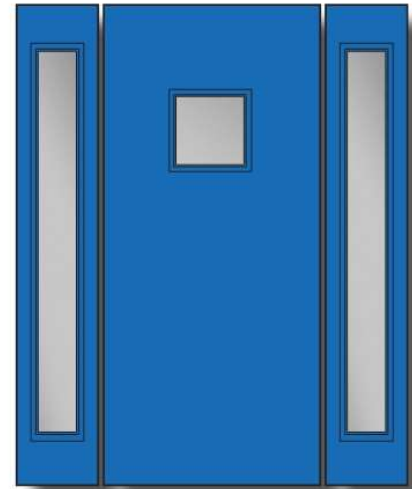

SQR1

Door Glass Size: 12" x 12"
Sidelite Glass Sizes: 6'8": 7" x 64" • 8'0": 8" x 80"

SQR1 Clear Glass (010) AVAILABILITY CHART			
	6'8"	7'0"	8'0"
2'8"	S	S	S
2'10"	S	.	.
3'0"	S	S	S
3'6"	S	.	S

S - In Stock ● - Not In Stock