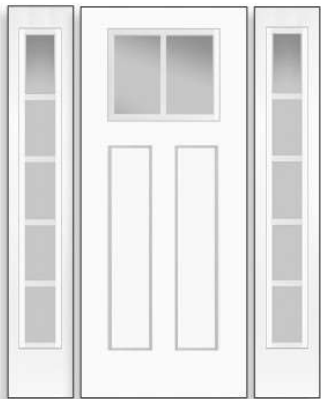

Craftsman Shaker Series

6'8" - Traditional GBG

*All doors shown in 3'0", all sidelites shown in 1'2".

Single w/ Sidelites

Door: 3/0 6/8 2215-010-2-021C
Sidelites: 1/2 6/8 864-010-X-05I