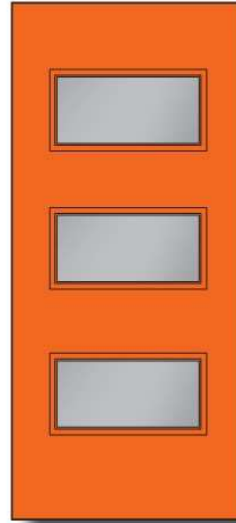

HYC FROSTED AVAILABILITY CHART			
	6'8"	7'0"	8'0"
2'8"	S	S	S
2'10"	S	.	.
3'0"	S	S	S
3'6"	S	.	S

Glass Size: 3.5" x 22" (x3)

2SL FROSTED AVAILABILITY CHART			
	6'8"	7'0"	8'0"
2'8"	S	S	S
2'10"	S	.	.
3'0"	S	S	S
3'6"	S	.	S

6'8" & 7'0" - SOL / 8'0" - WR

Glass Size: 7" x 64" (x2)

E30

E30 FROSTED AVAILABILITY CHART			
	6'8"	7'0"	8'0"
2'8"	S	S	.
2'10"	S	.	.
3'0"	S	S	.
3'6"	S	.	.

SOL with 22" x 15" glass size only

Glass Size: 22" x 10" (x3)
22" x 15" (x3)

E40 FROSTED AVAILABILITY CHART			
	6'8"	7'0"	8'0"
2'8"	.	.	S
2'10"	.	.	.
3'0"	.	.	S
3'6"	.	.	S

SOL with 22" x 15" glass size only

Glass Size: 22" x 10" (x4)
22" x 15" (x4)