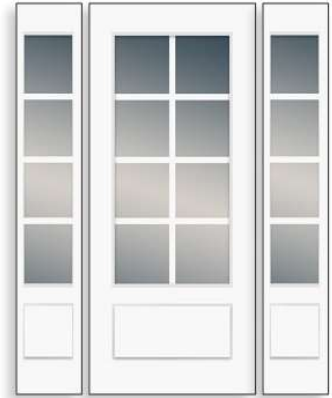

Door: 3/0 6/8 2648-010-C-1-SO-2W4H
Sidelites: 1/2 6/8 848-010-C-1-SO-4H