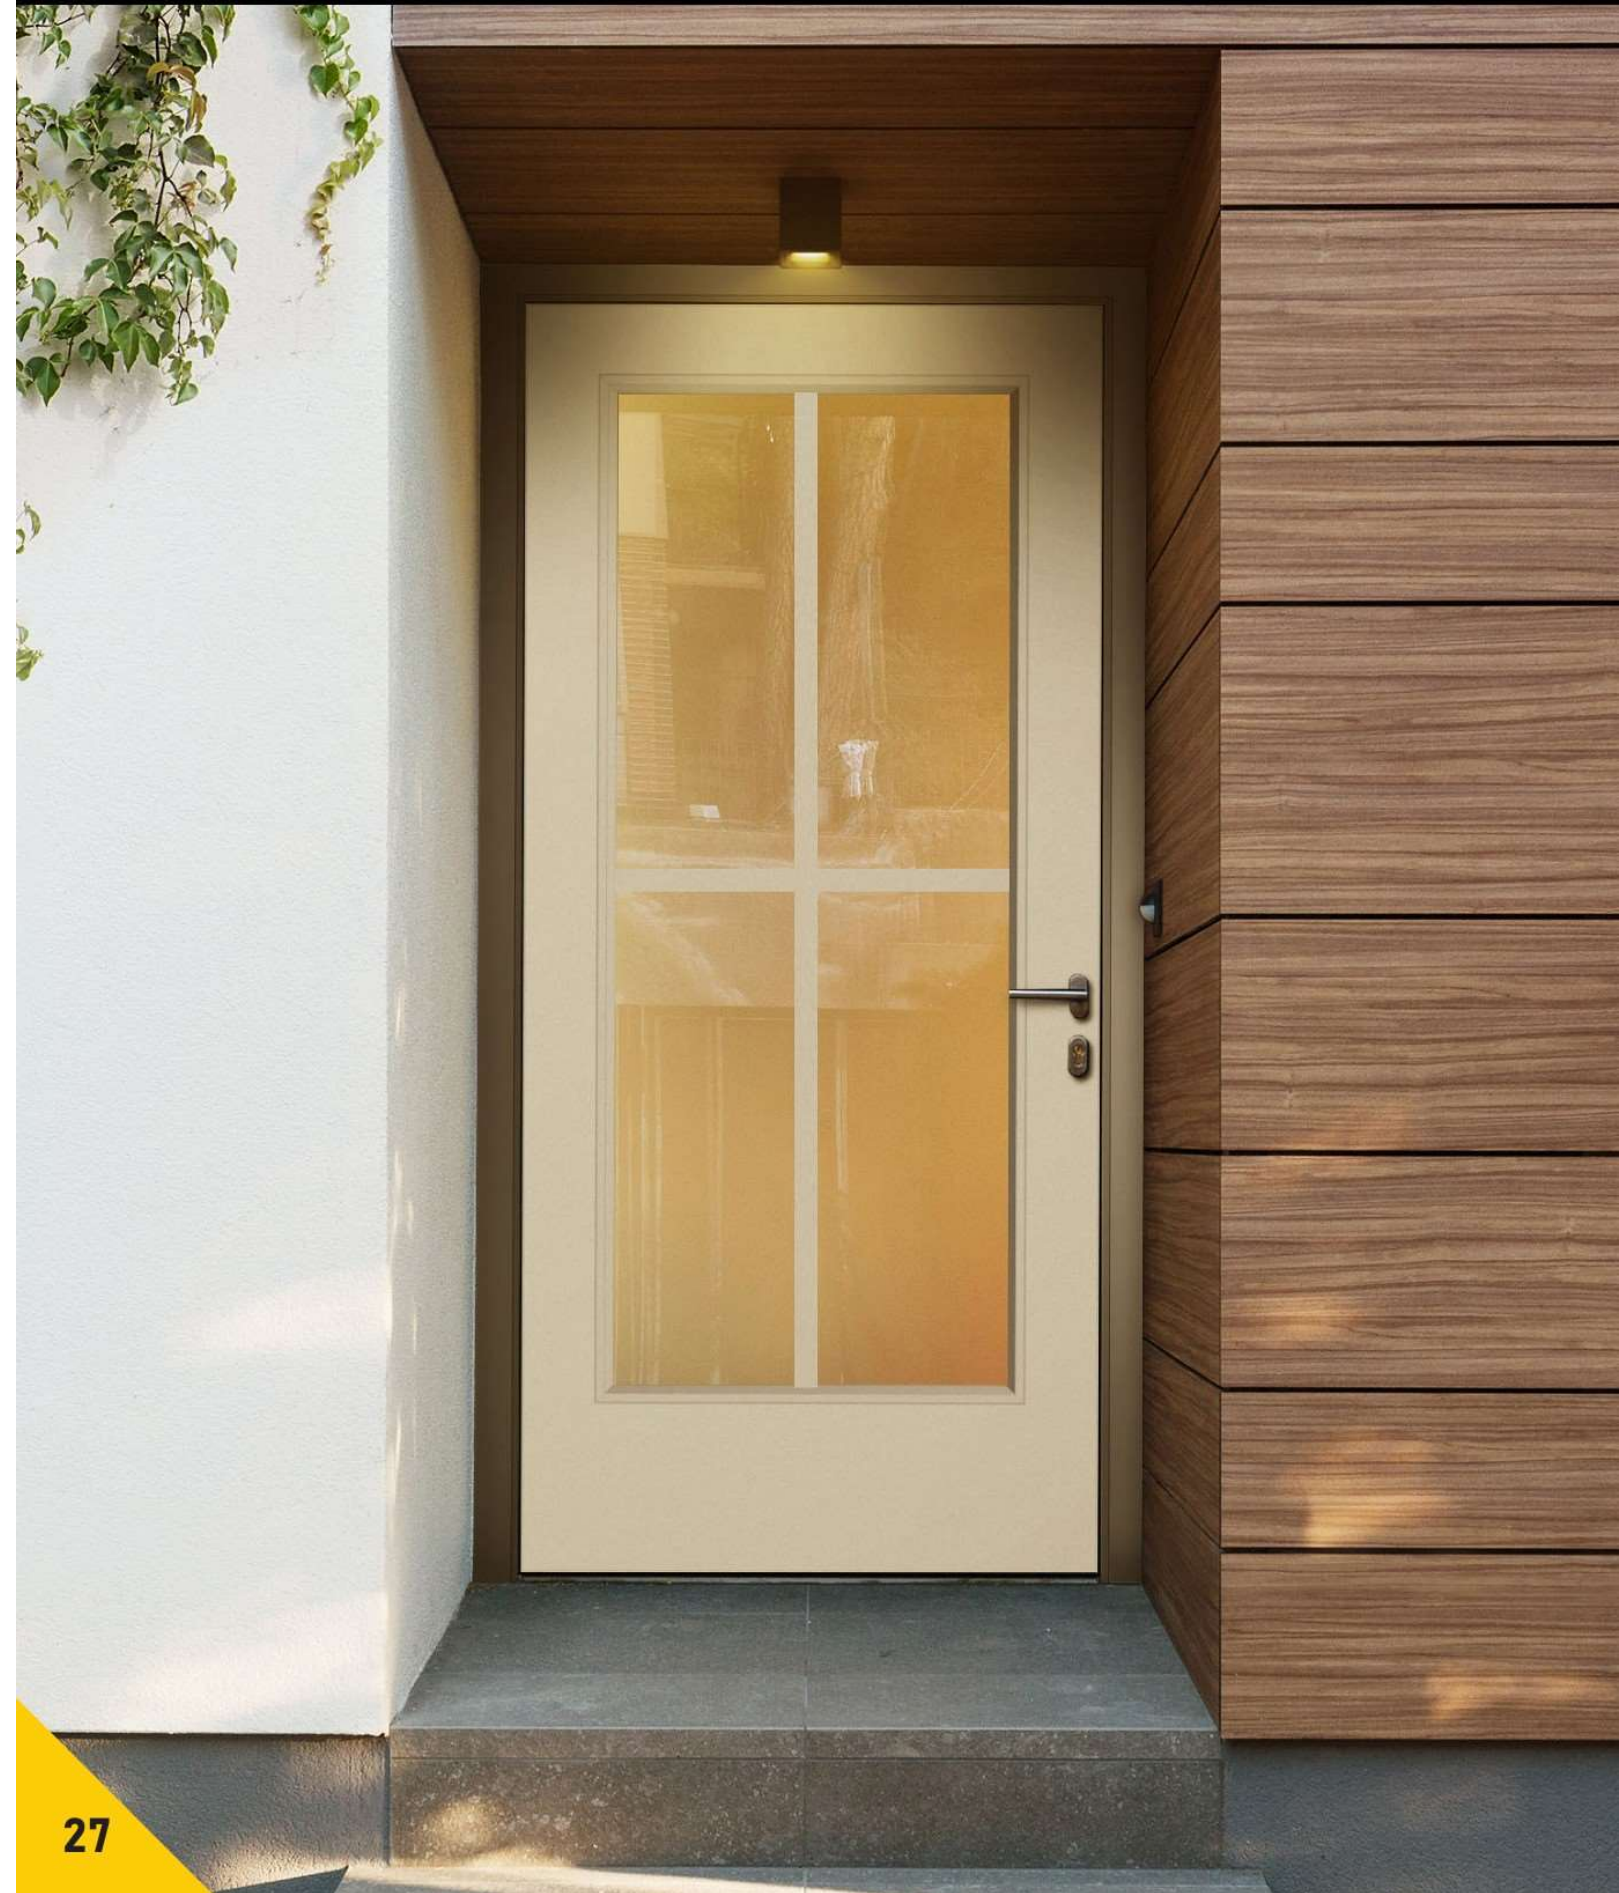

Flush Glazed

Full Lite - 6'8"