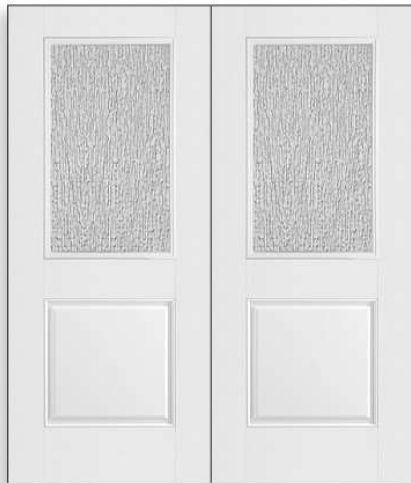

Objects are distorted, but can still be detected from the opposite side.

Completely Opaque

Only light will travel through from the opposite side.

836 / 2236 / 836

848 / 2248 / 848

764 / 2264 / 764

2236 (x2)