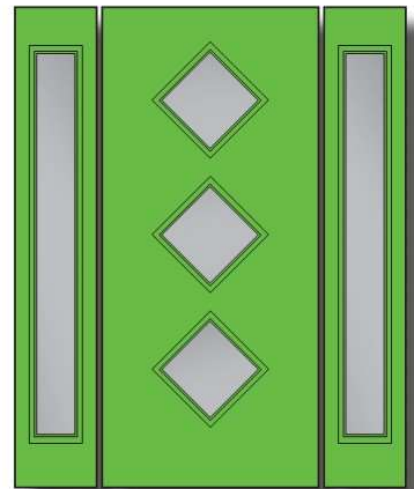

DIA3

Door Glass Size: 12" x 12" (x3)
Sidelite Glass Sizes: 6'8": 7" x 64" • 8'0": 8" x 80"

DIA3 Clear Glass (010) AVAILABILITY CHART			
	6'8"	7'0"	8'0"
2'8"	S	S	S
2'10"	S	.	.
3'0"	S	S	S
3'6"	S	.	S

S - In Stock ● - Not In Stock