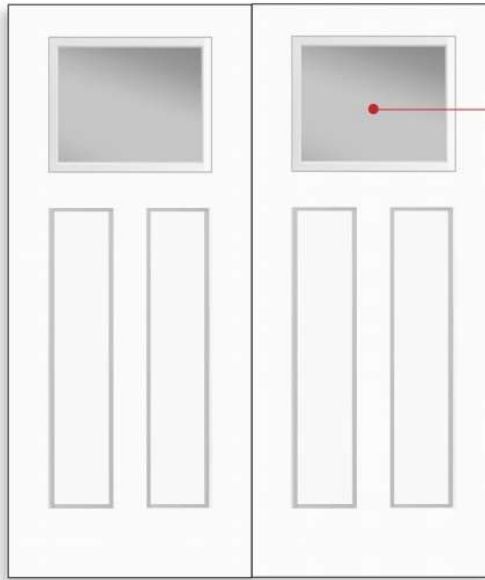

Double

Door: 3/0 6/8 2215-010-SOL-LE-2 (x2)

*All doors shown are available in Fiberglass Smooth & Fir.