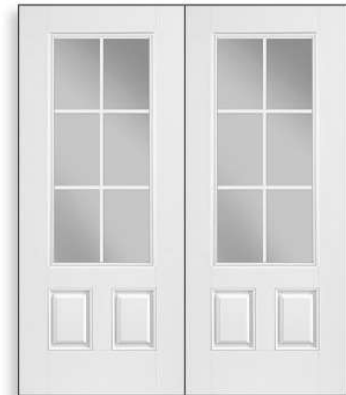

Door: 2248-06I-WT78-2 (x2)

6 Lite, 3/4 Lite GBG AVAILABILITY CHART	Fiberglass Smooth					Fiberglass (Smooth) Builder's Grade					True White Oak				
	2'6"	2'8"	2'10"	3'0"	3'6"	2'6"	2'8"	2'10"	3'0"	3'6"	2'6"	2'8"	2'10"	3'0"	3'6"
6/8 2248-06I-WT78-1	•	S	•	S	•	•	•	•	•	•	•	•	•	•	•
6/8 2248-06I-WT78-2	•	S	•	S	•	•	•	•	•	•	•	•	•	•	•
7/0 2248-06I-WT78-1	•	•	•	S	•	•	•	•	•	•	•	•	•	•	•
8/0 2264-06I-WT78-1	•	S	•	S	•	•	•	•	•	•	•	•	•	•	•
6/8 2248-06I-BLKT78-1	•	S	S	S	•	•	•	•	•	•	•	•	•	•	•
6/8 2248-06I-BLKT78-2	•	S	•	S	•	•	•	•	•	•	•	•	•	•	•
8/0 2264-06I-BLKT78-1	•	S	•	S	•	•	•	•	•	•	•	•	•	•	•
6/8 2248-06I-BRZ58-1	•	S	S	S	•	•	•	•	•	•	•	•	•	•	•
6/8 2248-06I-BRZ58-2	•	S	•	S	•	•	•	•	•	•	•	•	•	•	•
8/0 2264-06I-BRZ58-1	•	S	•	S	•	•	•	•	•	•	•	•	•	•	•
Sidelite Availability	1'0" & 1'2"					1'0" & 1'2"					1'0" & 1'2"				
6/8 848-03I-WT78-1						S					•				
8/0 864-03I-WT78-1	S										•				
6/8 848-03I-BLKT78-1	S										•				
8/0 864-03I-BLKT78-1	S										•				
6/8 848-03I-BRZ58-1	S										•				
8/0 864-03I-BRZ58-1	S										•				

S - In Stock

● - Not In Stock