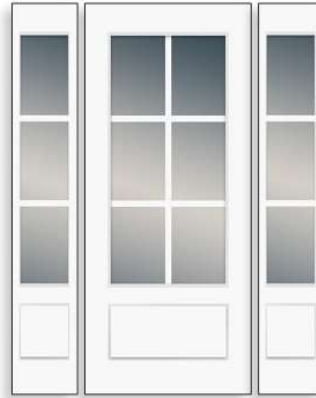

*All 1/2 Lite 6'8" doors are available in 2'8" & 3'0" width.
*2'8" & 3'0" glass size is 22" x 36".
*All Full Lite 6'8" sidelites are available in 1'0" & 1'2" width.
*Glass size for all sidelites is 7" x 64".

*All sizes listed are nominal

Flush Glazed

3/4 Lite - 6'8"

*All doors shown in 3'0", all sidelites shown in 1'2".

Door: 3/0 6/8 2648-010-C-1
Sidelites: 1/2 6/8 848-010-C-1

Door: 3/0 6/8 2648-010-C-1-SO-2W2H
Sidelites: 1/2 6/8 848-010-C-1-SO-2H