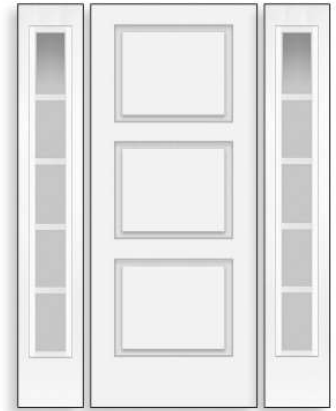

Door: 3/0 6/8 3 Panel Equal Raised
Sidelites: 1/2 6/8 864-05E-LE-X