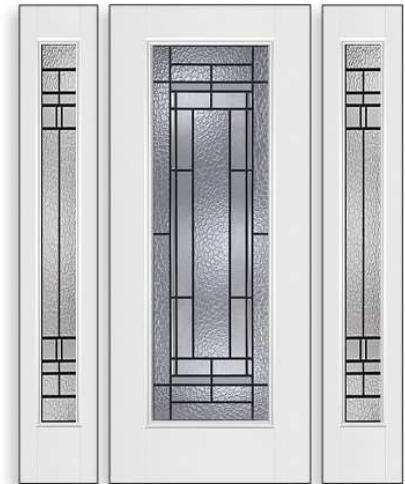

764 / 2264 / 764

*All doors shown in 6'8".
*Also available in 7'0" & 8'0".

PEMBROOK AVAILABILITY CHART	Fiberglass Smooth			True White Oak			Fiberglass Mahogany Textured			Fiberglass Oak Textured			Fiberglass Fir Textured			Fiberglass Knotty Alder Textured		
	2'8"	2'10"	3'0"	2'8"	2'10"	3'0"	2'8"	2'10"	3'0"	2'8"	2'10"	3'0"	2'8"	2'10"	3'0"	2'8"	2'10"	3'0"
Panel Availability																		
6/8 2236-250-1	S	S	S	.	.	.	.	.	.	.	.	.	.	.	.	.	.	.
6/8 2236-250-1P	S	S	S	.	.	.	.	.	.	.	.	.	.	.	.	.	.	S
6/8 2236-250-2	S	S	S	S	.	S	S	.	S	S	.	S	.	.	.	.	.	.
6/8 2248-250-1	S	.	S	.	.	.	.	.	.	S	.	S	.	.	.	.	.	.
6/8 2264-250-X	S	S	S	S	.	S	S	.	S	S	.	S	.	.	S	.	.	S
6/8 2215-250-X-WR	S	S	S	S	.	S	.	.	.	S	.	S	.	.	.	.	.	.
6/8 2215-250-2-WR	S	S	S	.	.	.	.	.	.	.	.	.	S	S	S	.	.	.
7/0 2236-250-2	S	.	S	.	.	.	.	.	.	.	.	.	.	.	.	.	.	.
7/0 2248-250-1	.	.	S	.	.	.	.	.	.	.	.	.	.	.	.	.	.	.
7/0 2264-250-X	.	.	S	.	.	.	.	.	.	.	.	.	.	.	.	.	.	.
8/0 2248-250-1	.	.	S	.	.	.	.	.	.	.	.	.	.	.	.	.	.	.
8/0 2264-250-1	.	.	S	.	.	.	.	.	.	.	.	S	.	.	.	.	.	.
8/0 2280-250-X	S	.	S	.	.	.	.	.	.	.	.	S	.	.	S	.	.	.
8/0 2515-250-X-WR	S	.	S	.	.	.	.	.	.	.	.	.	.	.	.	.	.	.
8/0 2515-250-2-WR	.	.	S	.	.	.	.	.	.	.	.	.	.	.	S	.	.	.
Sidelite Availability	1'0" & 12"			1'0" & 12"			1'0" & 12"			1'0" & 12"			1'0" & 12"			1'0" & 12"		
6/8 836-250-1	S			S			S			S			.			.		
6/8 848-250-1	S			.			.			S			.			.		
6/8 764-250-X	S			S			S			S			S			S		
6/8 715-250-1-WR	S			.			.			.			S			.		
7/0 836-250-1	S			.			.			.			.			.		
7/0 764-250-X	S			.			.			.			.			.		
8/0 764-250-1	S			.			.			S			.			.		
8/0 880-250-X	S			.			S			S			S			.		
8/0 715-250-1-WR	S			.			.			.			S			.		

S - In Stock

● - Not In Stock