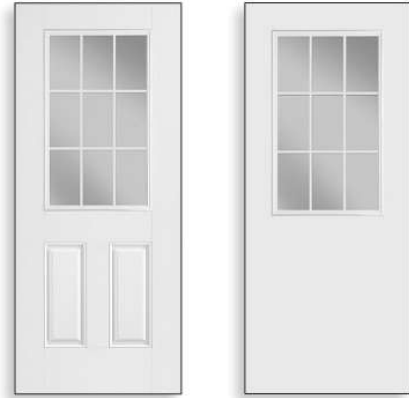

Door: 2236-09I-WT58-2 (1) Door: 2236-09I-WT58-X (1)

9 Lite, 1/2 Lite GBG AVAILABILITY CHART	Fiberglass Smooth					Fiberglass (Smooth) Builder's Grade					True White Oak				
	2'6"	2'8"	2'10"	3'0"	3'6"	2'6"	2'8"	2'10"	3'0"	3'6"	2'6"	2'8"	2'10"	3'0"	3'6"
Panel Availability															
6/8 2036-09I-WP58-2	S	•	•	•	•	•	•	•	•	•	•	•	•	•	•
6/8 2236-09I-WP58-2	•	S	S	S	•	•	S	S	S	•	•	S	•	S	•
6/8 2036-09I-WT58-2	S	•	•	•	•	•	•	•	•	•	•	•	•	•	•
6/8 2236-09I-WT58-2	•	S	S	S	•	•	S	S	S	•	•	S	•	S	•
6/8 2036-09I-TT58-2	S	•	•	•	•	•	•	•	•	•	•	•	•	•	•
6/8 2236-09I-TT58-2	•	S	S	S	•	•	S	S	S	•	•	S	•	S	•
6/8 2036-09I-WP58-X	S	•	•	•	•	•	•	•	•	•	•	•	•	•	•
6/8 2236-09I-WP58-X	•	S	S	S	S	•	•	•	•	•	•	S	•	S	•
6/8 2036-09I-WT58-X	S	•	•	•	•	•	•	•	•	•	•	•	•	•	•
6/8 2236-09I-WT58-X	•	S	S	S	S	•	•	•	•	•	•	S	•	S	•
6/8 2036-09I-TT58-X	S	•	•	•	•	•	•	•	•	•	•	•	•	•	•
6/8 2236-09I-TT58-X	•	S	S	S	S	•	•	•	•	•	•	S	•	S	•
6/8 2236-09I-BLKT58-2	•	S	S	S	•	•	•	•	•	•	•	•	•	•	•
6/8 2236-09I-BRZ58-2	•	S	S	S	•	•	•	•	•	•	•	•	•	•	•
7/0 2236-09I-WP58-2	•	•	•	S	•	•	•	•	•	•	•	•	•	•	•
7/0 2236-09I-TT58-2	•	•	•	S	•	•	•	•	•	•	•	•	•	•	•
Sidelite Availability	1'0" & 1'2"					1'0" & 1'2"					1'0" & 1'2"				
6/8 836-03I-WP58-1	S					S					S				
6/8 836-03I-TT58-1	S					S					S				
6/8 836-03I-WT58-1	S					S					S				
6/8 836-03I-BLKT58-1	S					•					•				
6/8 836-03I-BRZ58-1	S					•					•				
7/0 836-03I-WP58-1	S					•					•				
7/0 836-03I-TT58-1	S					•					•				
7/0 836-03I-WT58-1	S					•					•				

S - In Stock   • - Not In Stock

Door Grille Types Available: