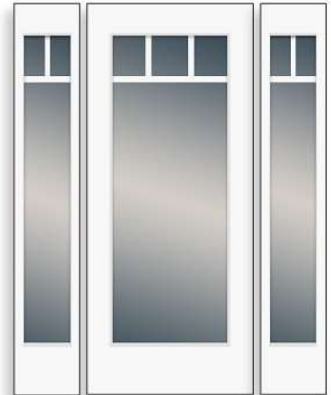

Door: 3/0 6/8 2664-010-C-X-SO-AC4
Sidelites: 1/2 6/8 764-010-C-X-SO-AC4