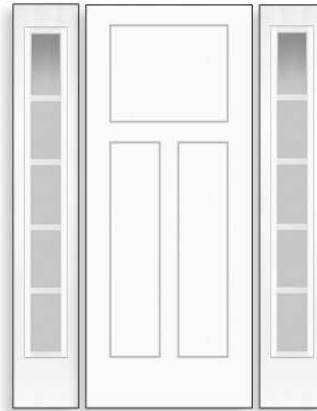

Door: 3/0 6/8 3 Panel Craftsman
Sidelites: 1/2 6/8 864-05E-LE-X