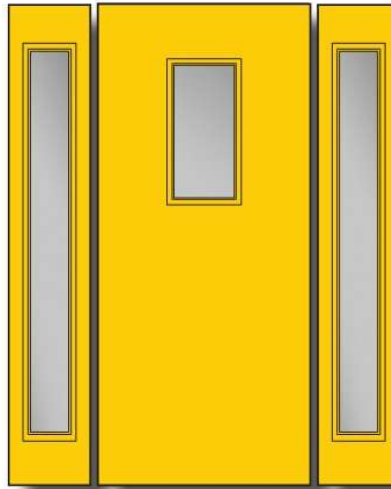

S - In Stock ● - Not In Stock

REC1

Door Glass Size: 10" x 22"
Sidelite Glass Sizes: 6'8": 7" x 64" • 8'0": 8" x 80"

REC1 Clear Glass (010) AVAILABILITY CHART			
	6'8"	7'0"	8'0"
2'8"	S	S	S
2'10"	S	.	.
3'0"	S	S	S
3'6"	S	.	S