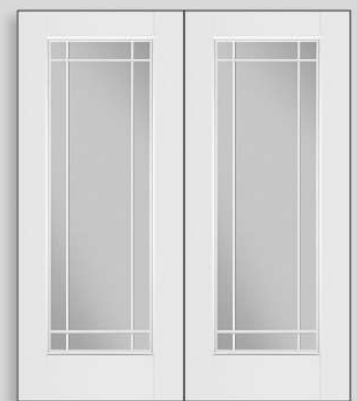

Door: 2264-09P-WT58-X
Sidelites: 864-06P-WT58-X

Double

Door: 2236-09P-WT58-1 (x2)

Door: 2264-09P-WT58-X (x2)

*All doors shown on page can be double.

Single

Door: 2236-09P-WT58-1 (1)

Door: 2236-09P-WT58-1P (1)