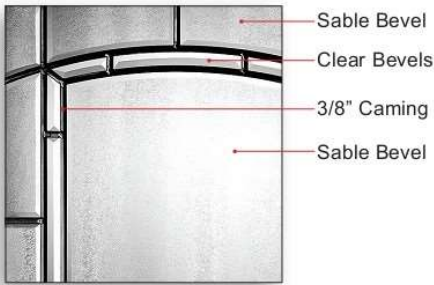

Patina

*All doors shown in 6'8".
*Also available in 7'0" & 8'0".