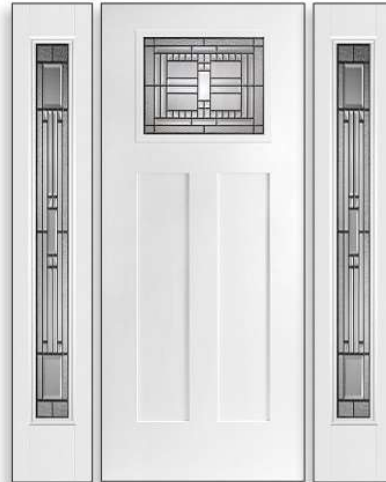

Only light will travel through from the opposite side.

Frame Options

Solutions Series Frame

Available Sizes: 2215, 836, 2236, 764

Elite Frame

Available Sizes: 848, 2248, 764, 2264, 2515

764 / 2215 / 764

836 / 2236 / 836