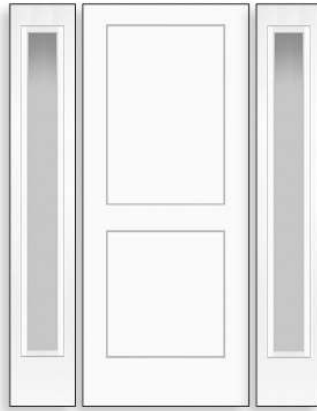

Door: 3/0 6/8 2 Panel Flat
Sidelites: 1/2 6/8 764-010-SOL-LE-X