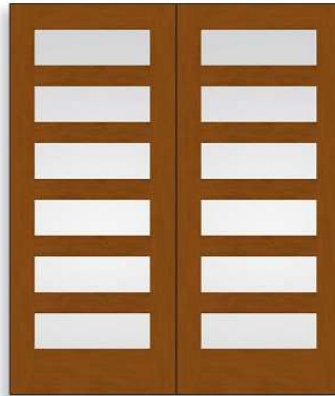

FFHG60 (x2)