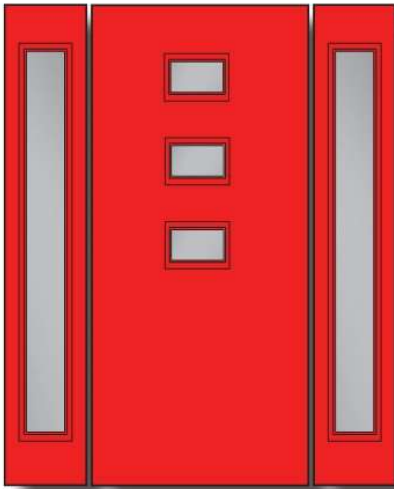

City Lites (Modern)

Modern w/ Sidelites

R86-SOL-3

Door Glass Size: 8" x 6" (x3)
Sidelite Glass Sizes: 6'8": 7" x 64" • 8'0": 8" x 80"
*Glass Orientation: Strike Side, Hinge Side, or Center.

R86-SOL-3 Clear Glass (010) AVAILABILITY CHART			
	6'8"	7'0"	8'0"
2'8"	S	S	S
2'10"	S	•	•
3'0"	S	S	S
3'6"	S	•	S

S - In Stock ● - Not In Stock