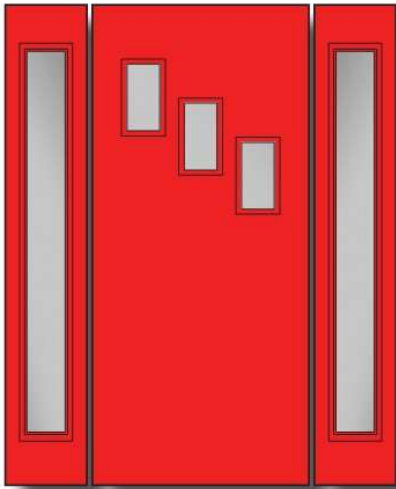

City Lites (Modern)

Modern w/ Sidelites

SCT

Door Glass Size: 5" x 11" (x3)
Sidelite Glass Sizes: 6'8": 7" x 64" • 8'0": 8" x 80"

SCT Clear Glass (010) AVAILABILITY CHART			
	6'8"	7'0"	8'0"
2'8"	S	S	S
2'10"	S	.	.
3'0"	S	S	S
3'6"	S	.	S

S - In Stock ● - Not In Stock