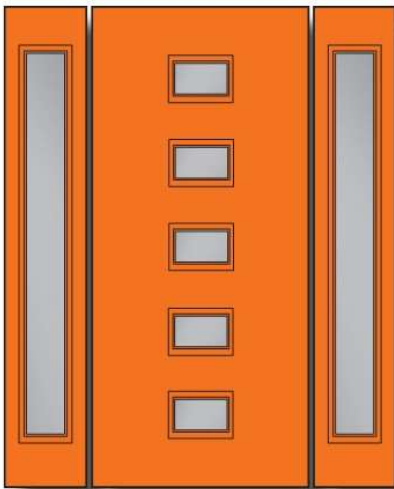

R86-SOL-5

Door Glass Size: 8" x 6" (x5)
Sidelite Glass Sizes: 6'8": 7" x 64" • 8'0": 8" x 80"
*Glass Orientation: Strike Side, Hinge Side, or Center.

R86-SOL-5 Clear Glass (010) AVAILABILITY CHART			
	6'8"	7'0"	8'0"
2'8"	S	S	S
2'10"	S	•	•
3'0"	S	S	S
3'6"	S	•	S

S - In Stock ● - Not In Stock