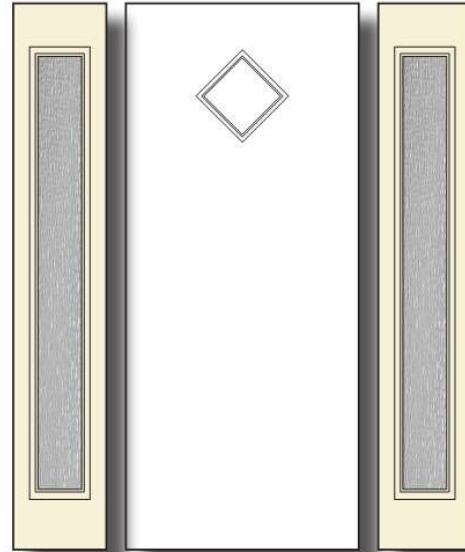

Sidelite

Sidelite ROOFTOP AVAILABILITY CHART			
	6'8"	7'0"	8'0"
1'0"	S	•	S
1'2"	S	•	S

Glass Size: 6/8 - 7" x 64"
8/0 - 8" x 80"