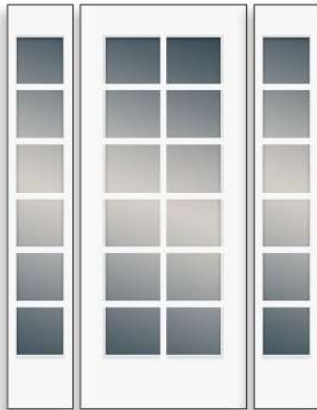

Door: 3/0 8/0 2680-010-C-X-SO-2W6H
Sidelites: 1/2 8/0 880-010-C-X-SO-6H