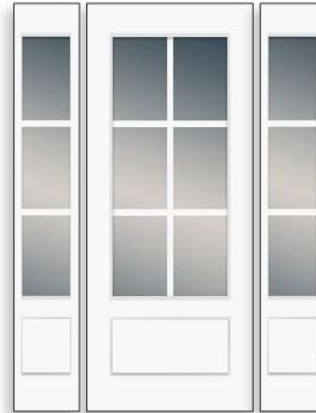

All 6'8" 3/4 Lite doors & sidelites available in Clear Glass - 010

- *All 3/4 Lite 6'8" doors are available in 2'6", 2'8", & 3'0" width.
- *2'6" glass size is 20" x 48", 2'8" glass size is 22" x 48", & 3'0" glass size is 26" x 48".
- *All 3/4 Lite 6'8" sidelites are available in 1'0" & 1'2" width.
- *Glass size for all sidelites is 8" x 48".

*All sizes listed are nominal

Flush Glazed

3/4 Lite - 8'0"

*All doors shown in 3'0", all sidelites shown in 1'2".

Door: 3/0 8/0 2664-010-C-1
Sidelites: 1/2 8/0 764-010-C-1

Door: 3/0 8/0 2664-010-C-1-SO-2W2H
Sidelites: 1/2 8/0 764-010-C-1-SO-2H