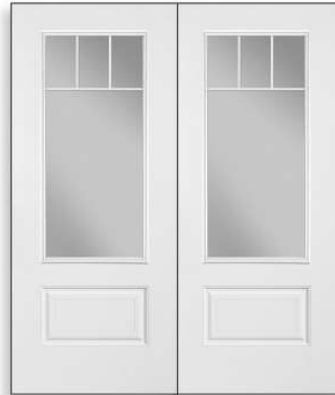

Double

Door: 2248-04C-WT58-1 (x2)