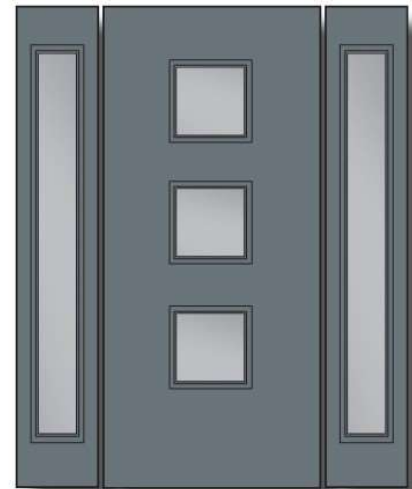

SQR3

Door Glass Size: 12" x 12" (x3)
Sidelite Glass Sizes: 6'8": 7" x 64" • 8'0": 8" x 80"

SQR3 Clear Glass (010) AVAILABILITY CHART			
	6'8"	7'0"	8'0"
2'8"	S	S	S
2'10"	S	.	.
3'0"	S	S	S
3'6"	S	.	S

S - In Stock ● - Not In Stock

*All Sidelites shown in "Modern w/ Sidelites" section are available in 6'8" & 8'0" in height and 1'0" & 1'2" in width.

*No 7'0" sidelites available.

*Glass Size: Width x Height