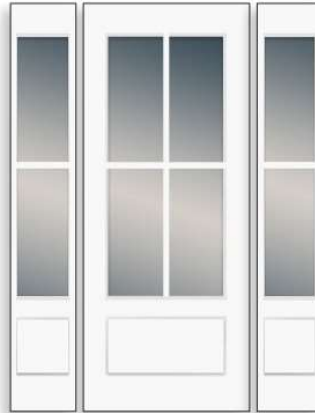

Door: 3/0 8/0 2664-010-C-1-SO-2W2H
Sidelites: 1/2 8/0 764-010-C-1-SO-2H