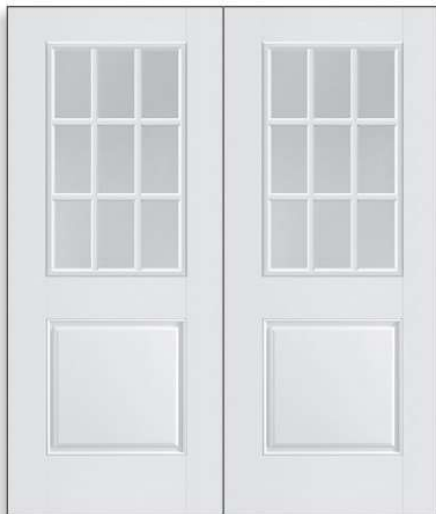

Single

Door: 3/0 6/8 2236-010-1-S09
(1/2 Lite)
*Available in 2'10" width
and 2 Panel

Single w/ Sidelites

Door: 3/0 6/8 2248-010-1-S12
Sidelites: 1/2 6/8 848-010-1-4LT
(3/4 Lite)

Double

Door: 3/0 6/8 2236-010-1-S09 (x2)
(1/2 Lite)
*Available in 2'10" width
and 2 Panel