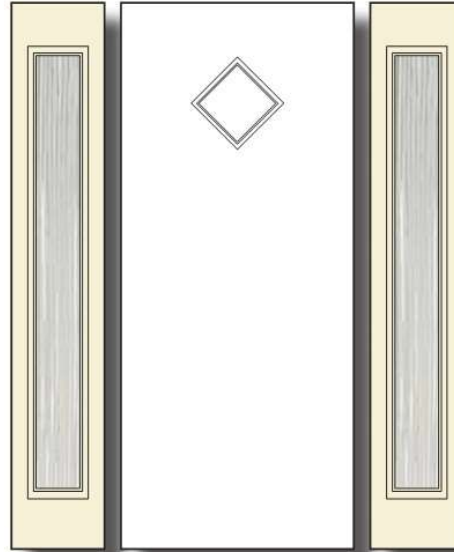

Glass Size: 8" x 8"

Sidelite

Sidelite CHORD AVAILABILITY CHART			
	6'8"	7'0"	8'0"
1'0"	S	•	S
1'2"	S	•	S

Glass Size: 6/8 - 7" x 64"
8/0 - 8" x 80"

Charts:

S - In Stock ● - Not In Stock

*Glass Size: Width x Height