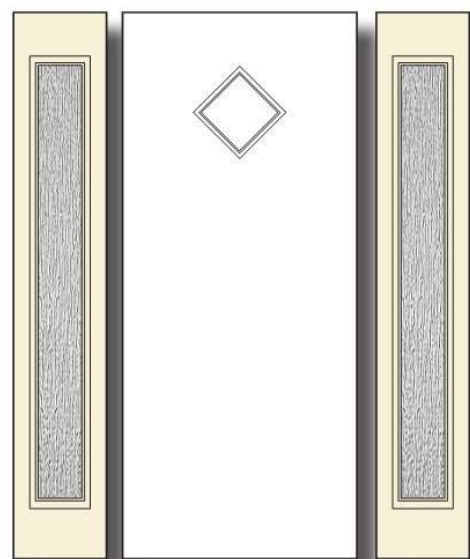

Sidelite

Sidelite RAIN AVAILABILITY CHART			
	6'8"	7'0"	8'0"
1'0"	$	.	$
1'2"	$	.	$

Glass Size: 6/8 - 7" x 64"
8/0 - 8" x 80"

Charts:

S - In Stock ● - Not In Stock

*Glass Size: Width x Height