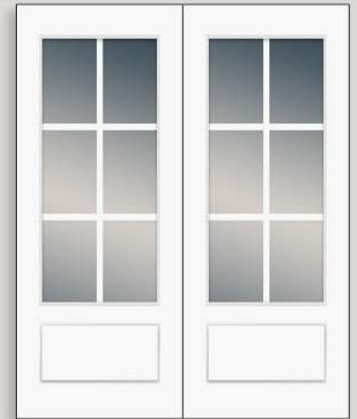

3/0 8/0 2664-010-C-1-SO-2W3H (x2)