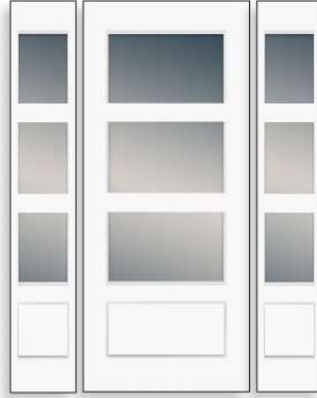

Door: 3/0 6/8 2648-010-C-1-SO3-3H
Sidelites: 1/2 6/8 848-010-C-1-SO3-3H