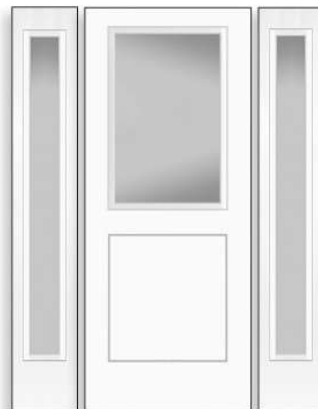

Door: 3/0 6/8 2236-010-1FP
Sidelites: 1/2 6/8 764-010-SOL-LE-X