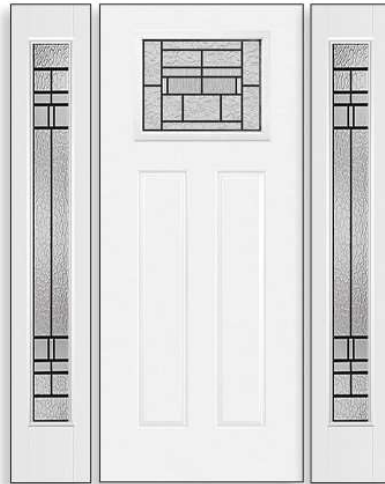

764 / 2215 / 764