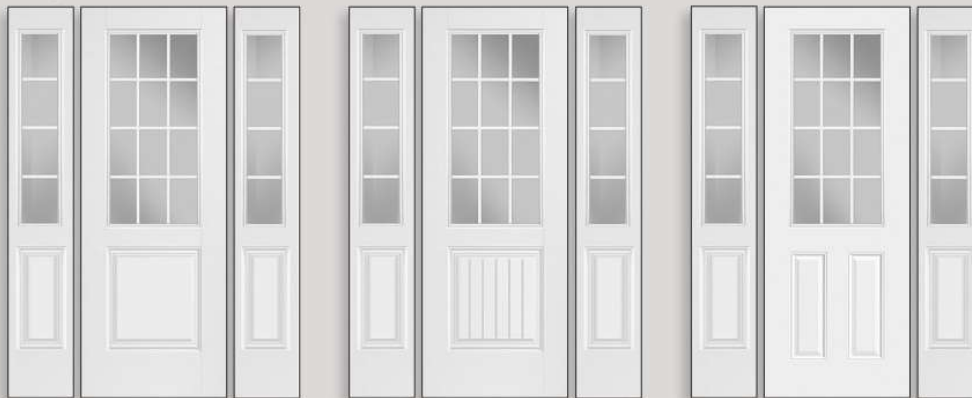

S - In Stock ● - Not In Stock

Single w/ Sidelites

Door: 2248-12I-WT58-1 Sidelites: 848-04I-WT58-1 Door: 2248-12I-WT58-1P Sidelites: 848-04I-WT58-1 Door: 2248-12I-WT58-2 Sidelites: 848-04I-WT58-1

*All doors can be single & double.