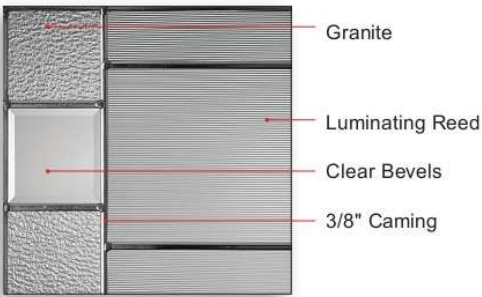

Elite Frame

Available Sizes: 848, 2248, 764, 2264, 2515

764 / 2215 / 764

836 / 2236 / 836

Zinc

*All doors shown in 6'8".
*Also available in 7'0" & 8'0".

S - In Stock
● - Not In Stock

848 / 2248 / 848