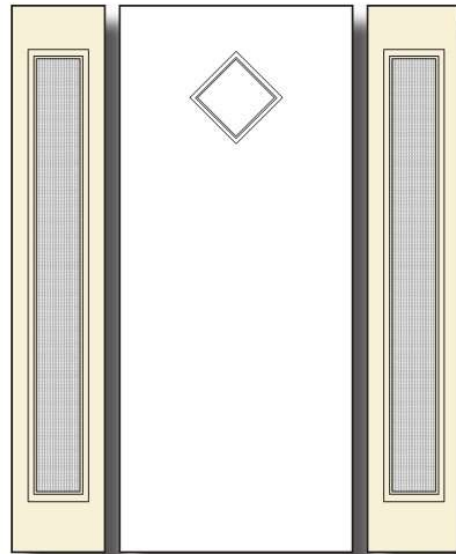

2REC

2REC CUBED AVAILABILITY CHART			
	6'8"	7'0"	8'0"
2'8"	\$	\$	\$
2'10"	\$	•	•
3'0"	\$	\$	\$
3'6"	\$	•	\$

Glass Size: 10" x 22" (x2)

REC1

REC1 CUBED AVAILABILITY CHART			
	6'8"	7'0"	8'0"
2'8"	\$	\$	\$
2'10"	\$	•	•
3'0"	\$	\$	\$
3'6"	\$	•	\$

Glass Size: 10" x 22"

Sidelite

Sidelite CUBED AVAILABILITY CHART			
	6'8"	7'0"	8'0"
1'0"	\$	•	•
1'2"	\$	•	•

Glass Size: 6/8 - 7" x 64"
8/0 - 8" x 80"

Charts:

\$ - In Stock ● - Not In Stock

*Glass Size: Width x Height