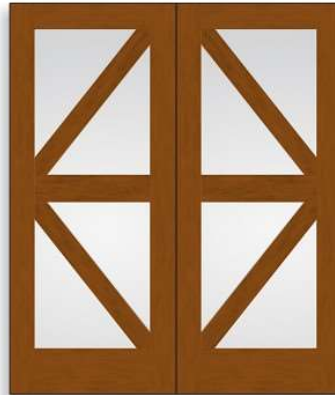

FFHG44KA / FFHG44KB