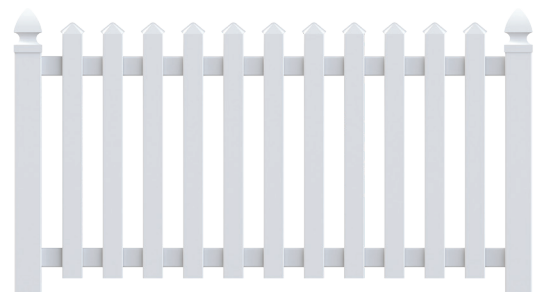

PICKET FENCE

ADD SOME CHARM

Picket fences are a classic way to add charm to your yard. Choose one of our neighbor-friendly options with through-pickets (so the fence looks the same on both sides) or a traditionally mounted picket.

Available Sizes:

- 36" ●
- 48" ●●
- 60" ●●●
- 72" ●●●

CLASSIC

Routed Through Pinched Top Pickets

Available Sizes:

- 36" ●
- 48" ●
- 57" ●

COLUMBIA

Notched Dog Ear Style Top Pickets