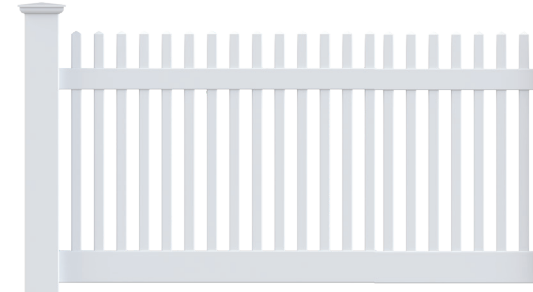

NEW ENGLAND

Square Notched Pointed Top Pickets