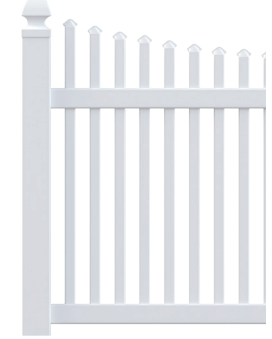

Available Sizes:

- 36" ●
- 48" ●●
- 60" ●●●
- 72" ●●●

CLASSIC

Routed Through Pinched Top Pickets

Available Sizes:

- 36" ●
- 48" ●
- 57" ●

COLUMBIA

Notched Dog Ear Style Top Pickets