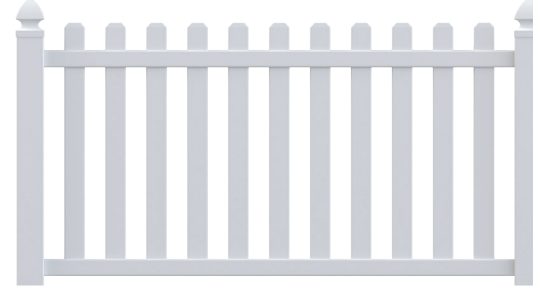

PICKET FENCE

ADD SOME CHARM

Picket fences are a classic way to add charm to your yard. Choose one of our neighbor-friendly options with through-pickets (so the fence looks the same on both sides) or a traditionally mounted picket.

Available Sizes:

- 36" ●
- 48" ●●
- 60" ●●●
- 72" ●●●

CLASSIC

Routed Through Pinched Top Pickets

Available Sizes:

- 36" ●
- 48" ●
- 57" ●

COLUMBIA

Notched Dog Ear Style Top Pickets