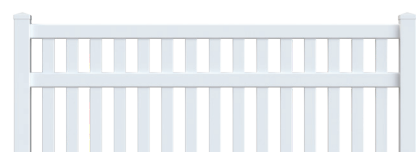

MODEL

Available Sizes:
48" ●

VICTORIAN

Available Sizes:
36" ● 48" ● 60" ● 72" ●

BARON

Available Sizes:
36" ● 48" ● 60" ● 72" ●

RAMADA

Available Sizes:
36" ● 48" ● 60" ● 72" ●

IMPERIAL

Imperial Sizes:
36" ● 48" ● 60" ● 72" ●

Imperial with Lattice Sizes:
60" ● 72" ●

Boston Privacy Fence
with Lattice Accent in White

PRIVACY FENCE

CREATE A RETREAT

Superior's privacy fence is the perfect choice for those who want to create a safe, quiet retreat in their own backyards. Make your backyard a place to truly get away!