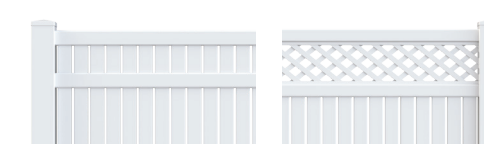

MODEL

Available Sizes:
48" ●

VICTORIAN

Available Sizes:
36" ● 48" ● 60" ● 72" ●

BARON

Available Sizes:
36" ● 48" ● 60" ● 72" ●

RAMADA

Available Sizes:
36" ● 48" ● 60" ● 72" ●

IMPERIAL

Imperial Sizes:
36" ● 48" ● 60" ● 72" ●

Imperial with Lattice Sizes:
60" ● 72" ●

Boston Privacy Fence
with Lattice Accent in White

PRIVACY FENCE

CREATE A RETREAT

Superior's privacy fence is the perfect choice for those who want to create a safe, quiet retreat in their own backyards. Make your backyard a place to truly get away!