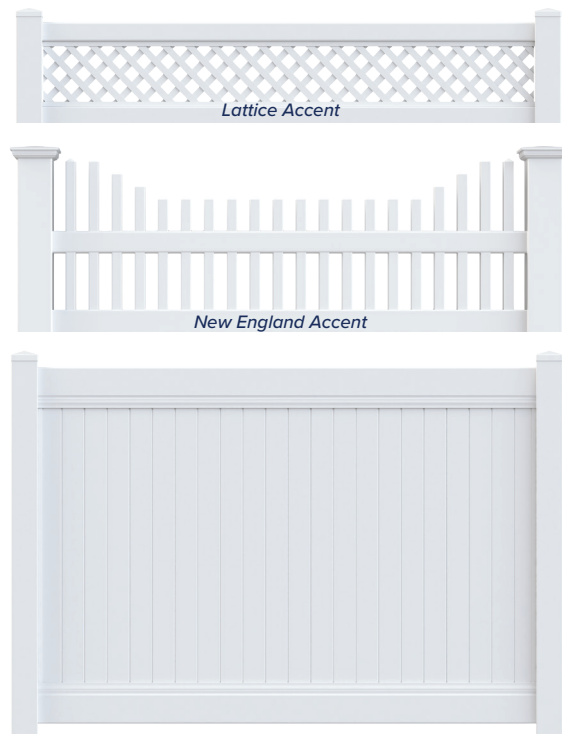

MODEL

Available Sizes:
48" ●

VICTORIAN

Available Sizes:
36" ● 48" ● 60" ● 72" ●

BARON

Available Sizes:
36" ● 48" ● 60" ● 72" ●

RAMADA

Available Sizes:
36" ● 48" ● 60" ● 72" ●

IMPERIAL

Imperial Sizes:
36" ● 48" ● 60" ● 72" ●

Imperial with Lattice Sizes:
60" ● 72" ●

Boston Privacy Fence
with Lattice Accent in White

PRIVACY FENCE

CREATE A RETREAT

Superior's privacy fence is the perfect choice for those who want to create a safe, quiet retreat in their own backyards. Make your backyard a place to truly get away!

COLORS*

See page 14 for style and color availability.

*Printed representations may vary from actual product color.
Product colors may vary from select manufacturer's product colors.

BOSTON

Available Sizes:
 48" • 60" • 66" • 72" • 84" • 96"