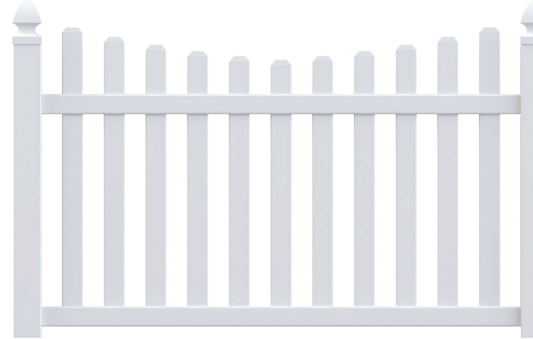

Available Sizes:

- 36" ●
- 48" ●
- 57" ●