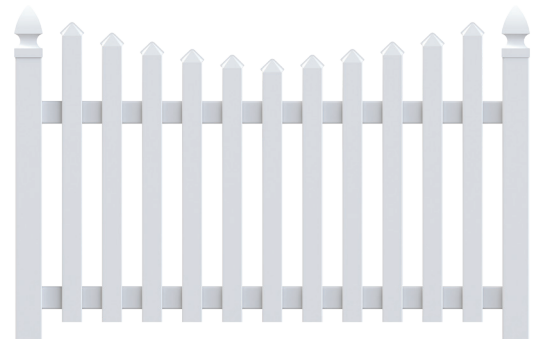

PICKET FENCE

ADD SOME CHARM

Picket fences are a classic way to add charm to your yard. Choose one of our neighbor-friendly options with through-pickets (so the fence looks the same on both sides) or a traditionally mounted picket.

Available Sizes:

- 36" ●
- 48" ●●
- 60" ●●●
- 72" ●●●

CLASSIC

Routed Through Pinched Top Pickets

Available Sizes:

- 36" ●
- 48" ●
- 57" ●

COLUMBIA

Notched Dog Ear Style Top Pickets