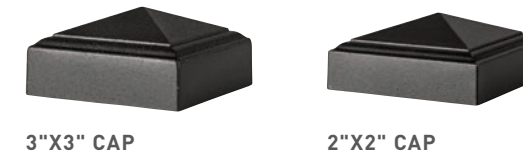

Post Cap Options

IMPRESSION RAIL™
TOP RAIL SIZE: 1.8" X 1.6"