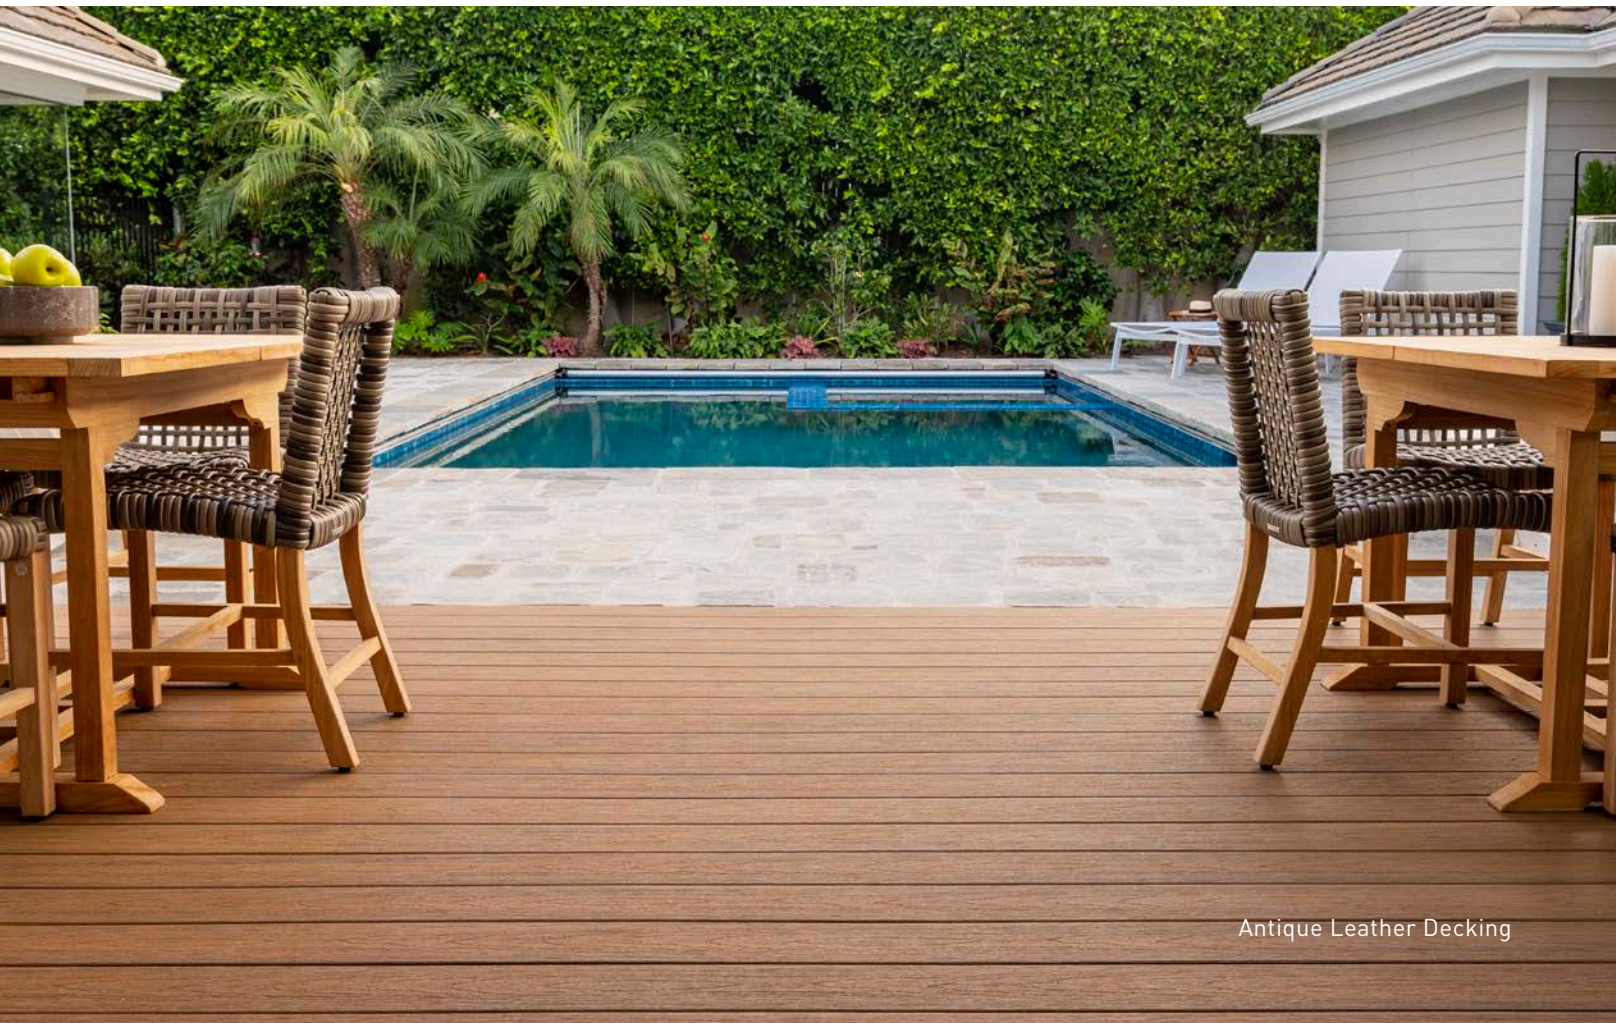

Antique Leather Decking