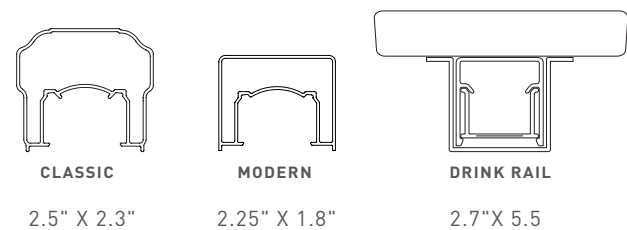

Post Cap

METAL RAILING

Impression Rail™

MODERN. STURDY. MINIMALIST.

Bring the beautiful views of your backyard to the forefront with this modern aluminum railing that allows you to mix and match materials. Sleek sightlines and superior strength epitomize this stylish metal railing that enhances your space without distracting from the star: your TimberTech® deck.