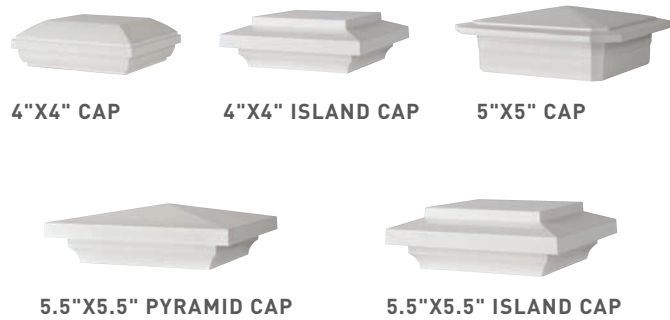

Color Options

Infill

Post Cap Options

IMPRESSION RAIL™
TOP RAIL SIZE: 1.8" X 1.6"

COMPOSITE RAILING

Classic Composite Series

BOLD. BEAUTIFUL. REFINED.

Our most popular collection has rightly been dubbed the "Designer Series" of railing. Boasting multiple top rail and infill choices, this simple system gives you endless design options to make your outdoor living space truly yours. Take your outdoor space to the next level with bold details and a variety of design options in this railing series.

Color Options

Includes 25yr
Fade & Stain
Warranty

Infill Options

Top Rail Options

PREMIER RAIL
TOP RAIL SIZE: 3.5" X 2.7"

RADIANCE RAIL®
TOP RAIL SIZE: 2.9" X 2.9"

Post Cap Options

CONTEMPORARY RAIL
TOP RAIL SIZE: 6.4" X 3"
ONLY AVAILABLE IN CLASSIC BLACK & TRADITIONAL WALNUT