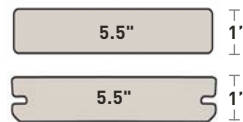

REFINED. RUSTIC. UNIQUE.

Landmark Collection™

$$$

Deck out your outdoor living space with the modern wood tones from the Landmark Collection. Inspired by reclaimed lumber, the classic cathedral grain pattern is complemented by a rustic crosscut grain and matte finish. This highly color-blended decking features cascading hues which result in natural color variation. And, just like in nature, the highlights and lowlights in each board's color vary from end-to-end and board-to-board, making each deck unique.

- Cathedral wood grain complemented by a rustic crosscut and matte finish
- Highly blended with unique coloring
- Available in standard width and thickness

French White Oak Decking