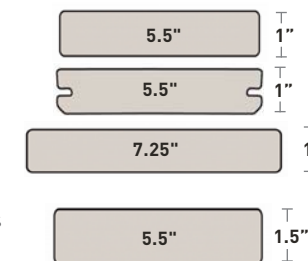

REFINED. RUSTIC. UNIQUE.

Landmark Collection™

$$$

Deck out your outdoor living space with the modern wood tones from the Landmark Collection. Inspired by reclaimed lumber, the classic cathedral grain pattern is complemented by a rustic crosscut grain and matte finish. This highly color-blended decking features cascading hues which result in natural color variation. And, just like in nature, the highlights and lowlights in each board's color vary from end-to-end and board-to-board, making each deck unique.

- Cathedral wood grain complemented by a rustic crosscut and matte finish
- Highly blended with unique coloring
- Available in standard width and thickness

WARM. NATURAL. EFFORTLESS.

Harvest Collection®

$$

Tie in traditional, cathedral wood grain patterns and a soft, solid color palette to your deck design with boards from this classic collection. Composed of natural shades, this decking complements a wide range of homes' exteriors. Seeking a freshly painted wood look? Look no further than the Harvest Collection.

- Cathedral wood grain pattern
- Solid colors
- Available in standard width and thickness
- **Wide width** available in Brownstone and Slate Gray
- **MAX boards** are available in Slate Gray. Perfect for docks, boardwalks, and many commercial applications

Deck Out Your Design