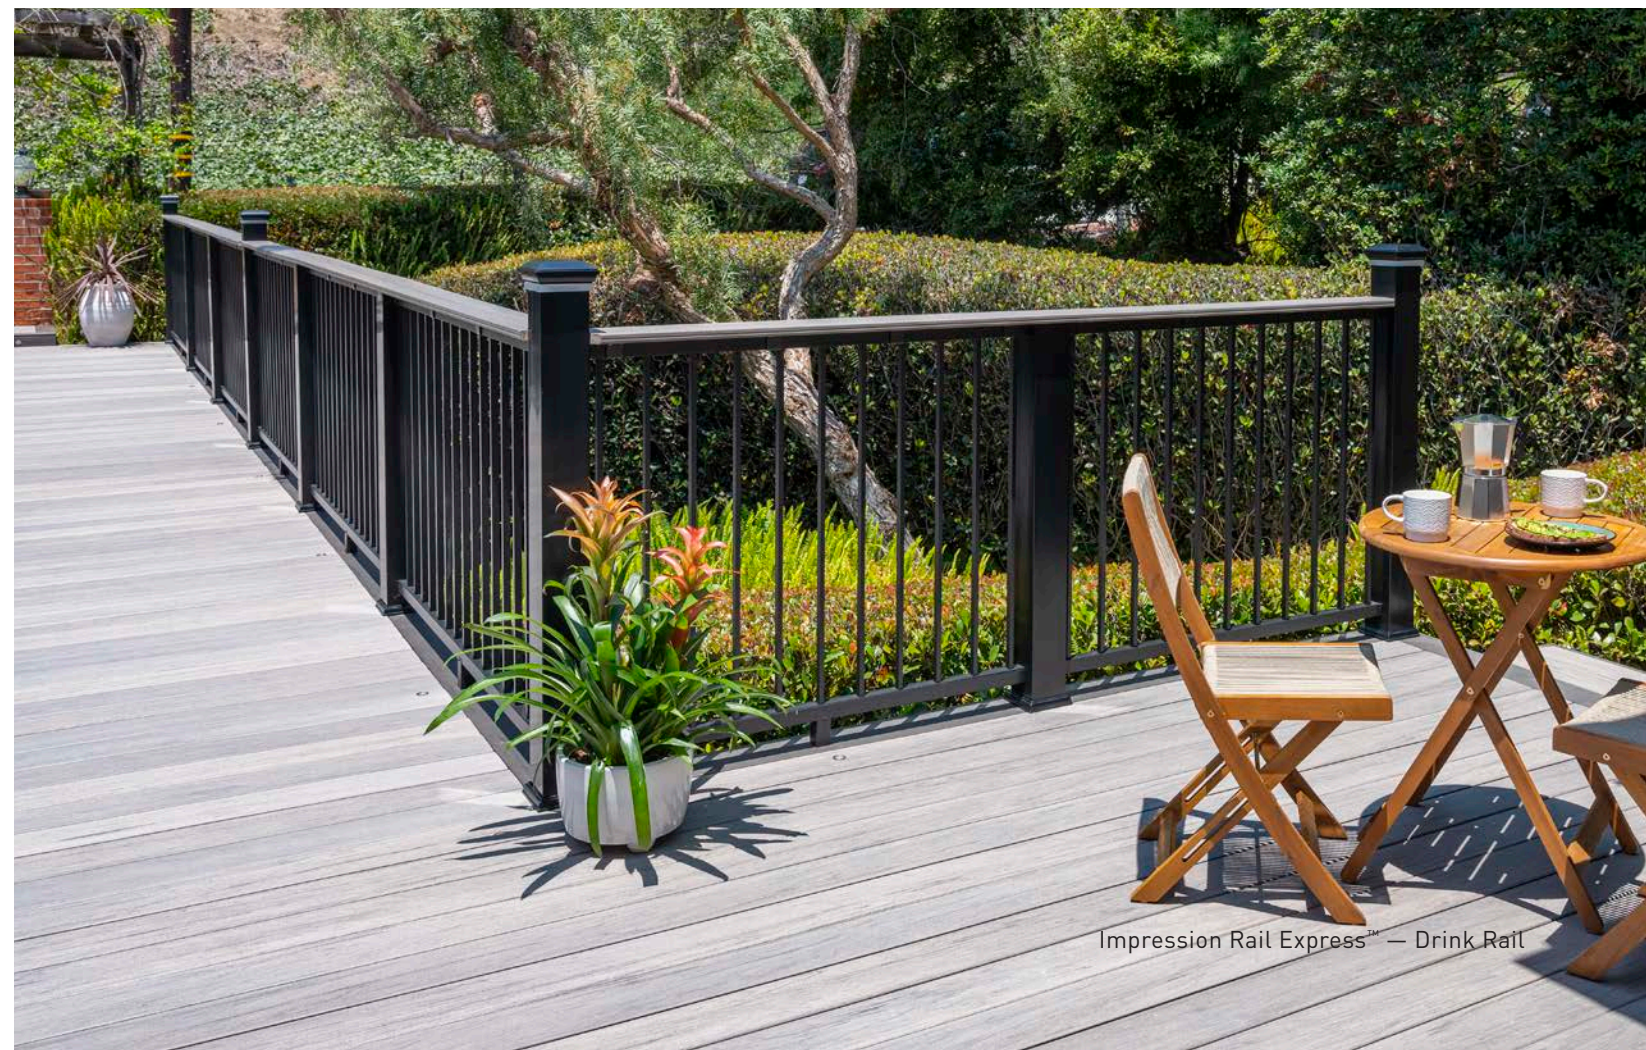

Classic Composite Series — Premier Rail

Impression Rail Express™ — Drink Rail

LEARN MORE

METAL RAILING

Impression Rail Express®

CONTEMPORARY. STRONG. UNOBSTRUCTIVE.

Seek out this minimalist railing profile that boasts a pre-assembled, aluminum panel system that keeps sightlines clear and balusters rattle-free by being locked in place. Sleek, strong, and durable, this railing profile features hidden fasteners and fades into the background to keep your stunning view the star of your outdoor living space.