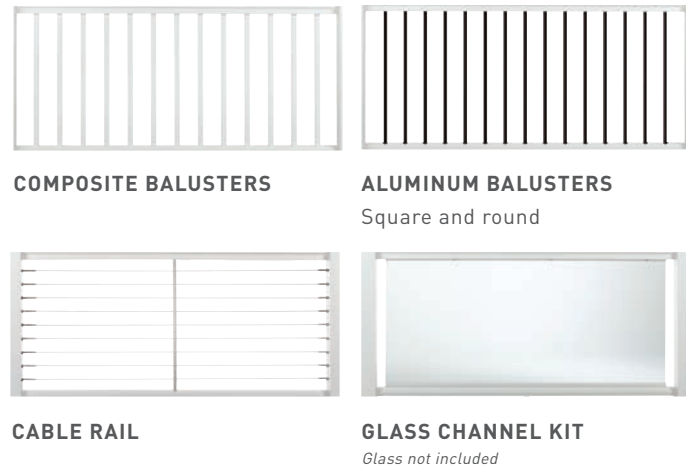

Infill Options