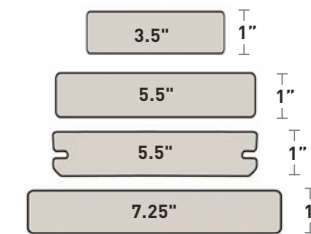

Explore the "Designer Series" of decking to make your outdoor living space a masterpiece. This sophisticated collection features the most natural-looking colors, with a wire-brushed, low-gloss finish for a truly authentic, nuanced wood look. Bring the subtle blend of natural colors found in the Vintage Collection to your outdoor living space. Mix and match the complementary colors for the style statement you've been seeking.

- Wire-brushed, low-gloss finish
- Highly color-blended
- **Multi-Width Options:** Mix it up with stylish narrow, standard, and wide widths available in all colors

- **MAX Boards** available in Coastline. Perfect for docks, boardwalks, and many commercial applications.