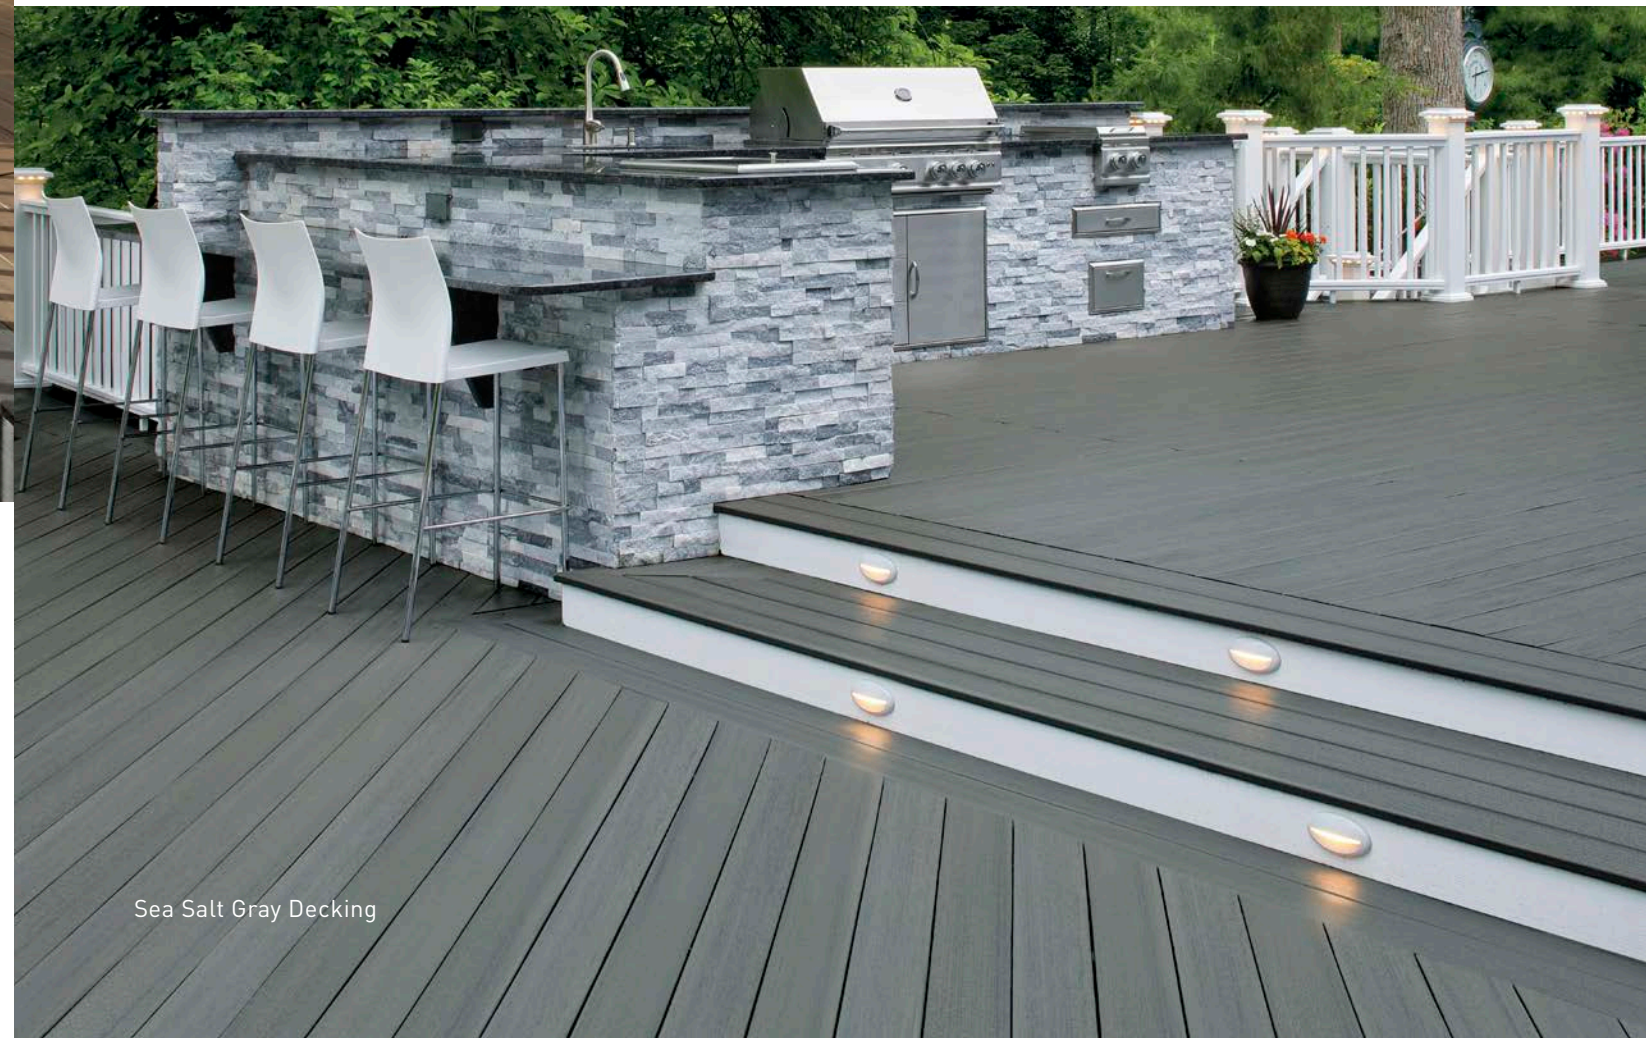

Sea Salt Gray Decking