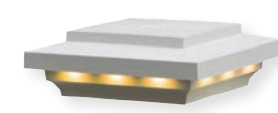

COMPOSITE RAIL LIGHTING

LIGHTED ISLAND CAP

Available for 5.5" composite post sleeves in White, Matte White, Matte Espresso and Black.