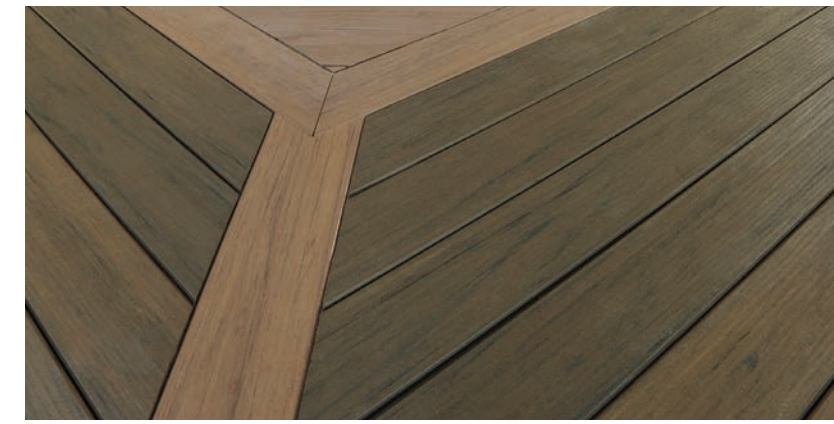

PECAN DECK + MOCHA ACCENTS