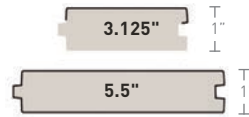

TIMBERTECH® AZEK® PORCH

Perfect Porch Appeal

ELEGANT. STYLISH. DURABLE.

$$$

Want truly elevated curb appeal? Opt for a perfect porch. Warm, natural-looking, and nuanced colors round out the Porch Collection to help create an inviting space to greet guests or simply lounge. Defined by tongue-and-groove technology, these boards feature a tighter fit for a more polished look. Offered in both standard and wide width, you can make a style statement on your front porch.

- Available in a variety of wood grain patterns and colors
- Available in standard width and thickness
- **Wide width** available in Coastline, Weathered Teak, Mahogany, and Dark Hickory