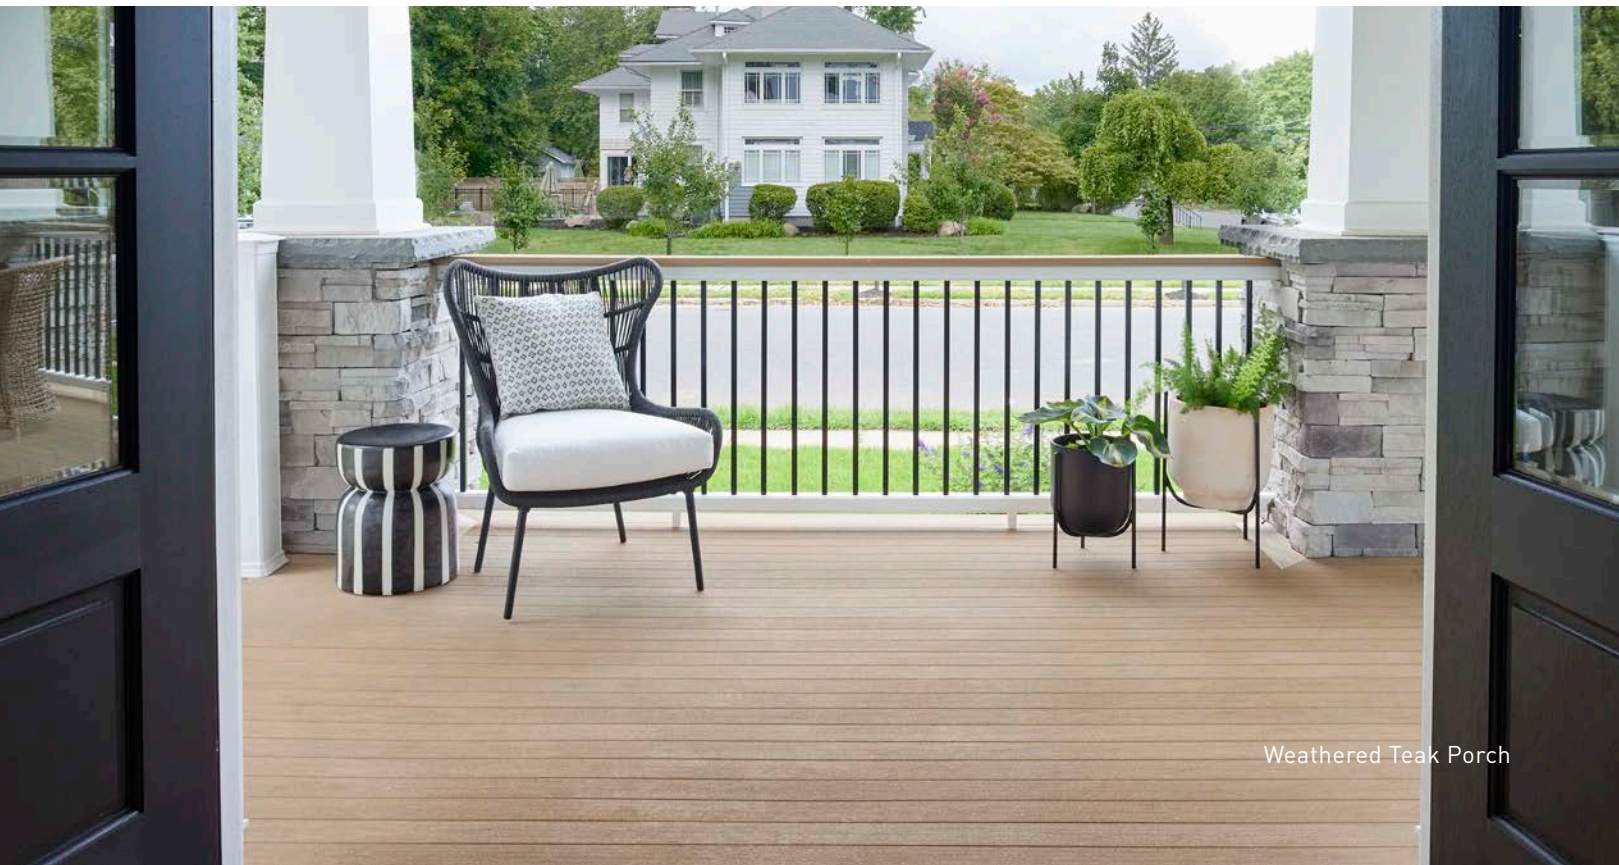

TIMBERTECH® AZEK® PORCH

Perfect Porch Appeal

ELEGANT. STYLISH. DURABLE.

$$$

Want truly elevated curb appeal? Opt for a perfect porch. Warm, natural-looking, and nuanced colors round out the Porch Collection to help create an inviting space to greet guests or simply lounge. Defined by tongue-and-groove technology, these boards feature a tighter fit for a more polished look. Offered in both standard and wide width, you can make a style statement on your front porch.

- Available in a variety of wood grain patterns and colors
- Available in standard width and thickness
- **Wide width** available in Coastline, Weathered Teak, Mahogany, and Dark Hickory