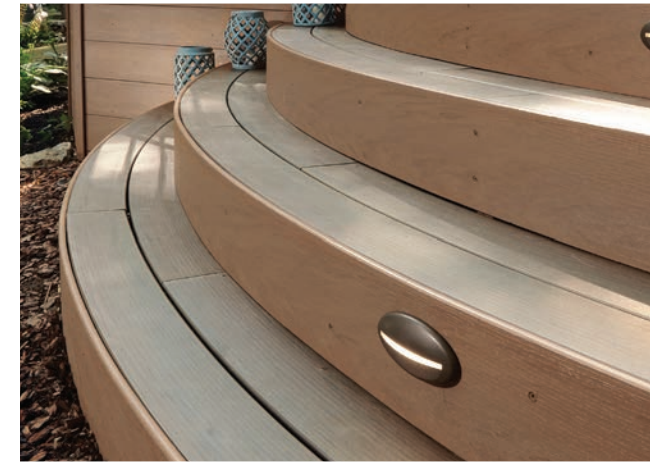

RISER BOARDS

Available in all TimberTech® PRO® Decking and EDGE® Decking colors. Use on stairs for a seamless, finished look.