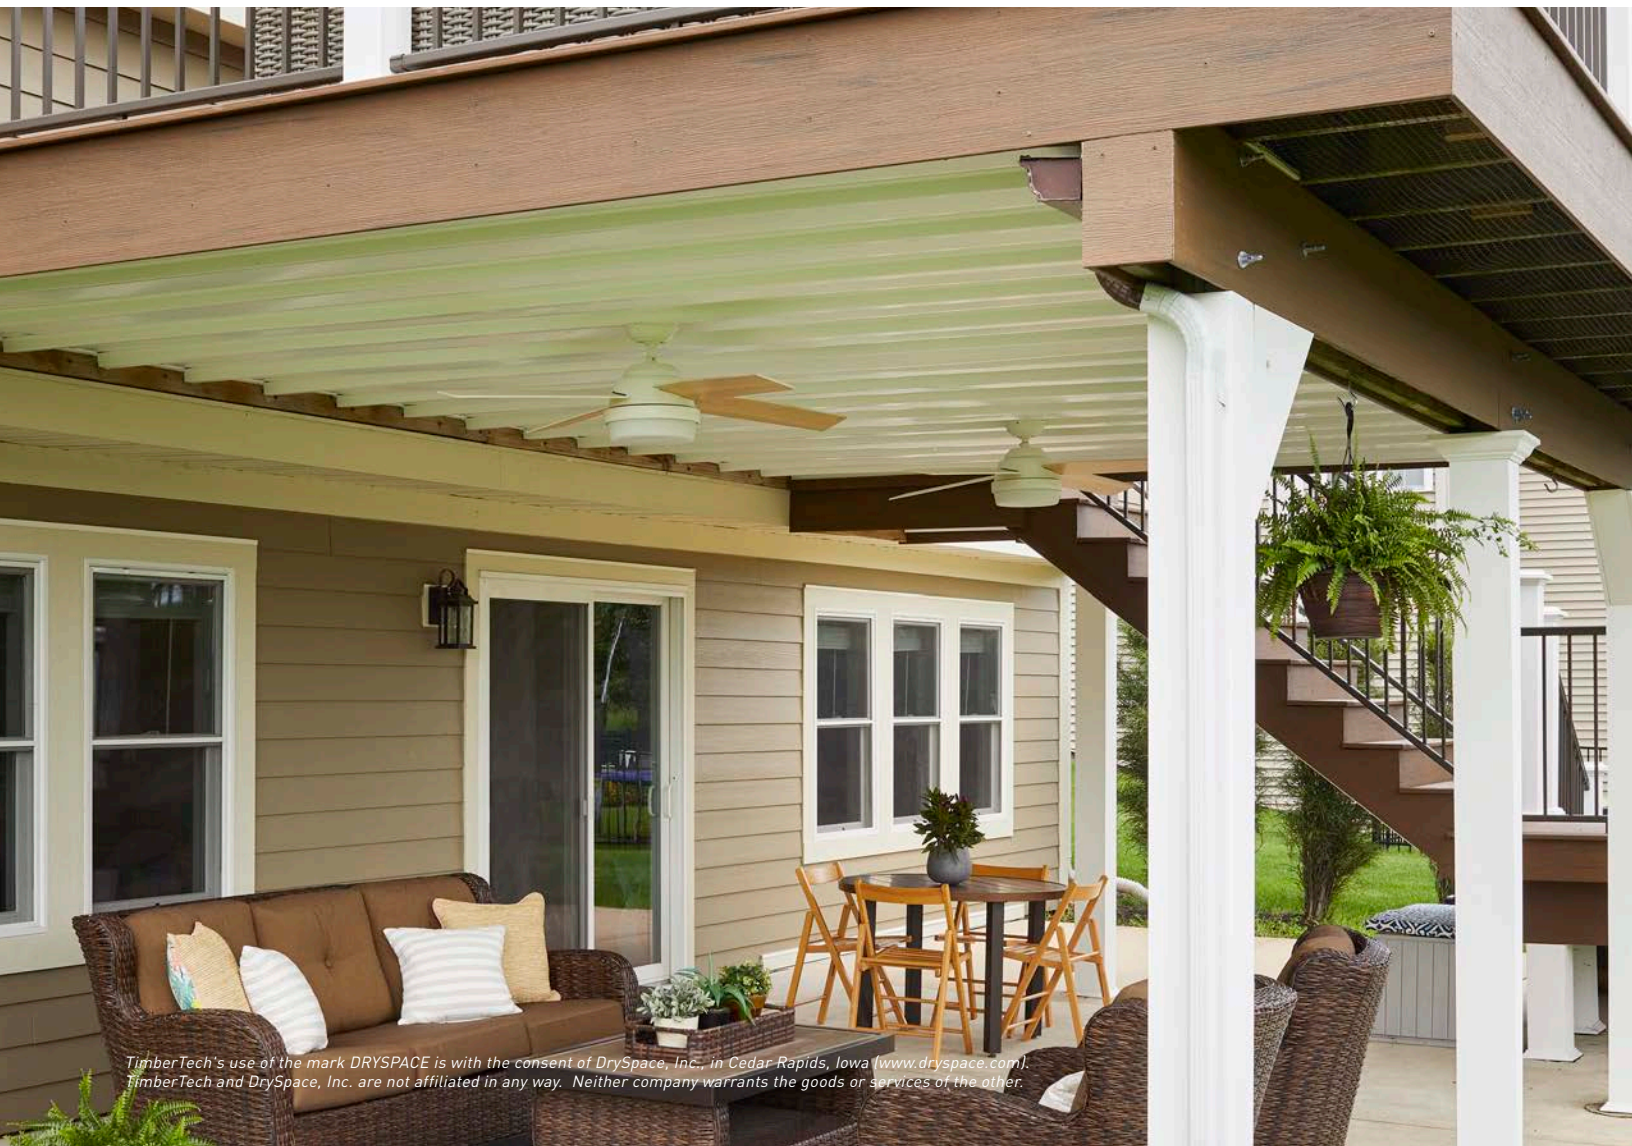

DRYSPACE™

Livable Lower Level

SMART. DYNAMIC. COMPLEMENTARY.

Designed for second-story decks, DrySpace™ is an under-deck water management system that collects and channels moisture away from the home, so you can make the most of the space underneath your deck. Adding crisp, clean lines above and a clean space below, DrySpace is made of solid extruded vinyl for maximum strength, durability, and weather resistance. Plus, it's backed by a 25-Year Limited Warranty.

LEARN MORE

TimberTech's use of the mark DRYSPACE is with the consent of DrySpace, Inc., in Cedar Rapids, Iowa (www.dryspace.com). TimberTech and DrySpace, Inc. are not affiliated in any way. Neither company warrants the goods or services of the other.

Take the Next Step

PLAN THE PERFECT SPACE

Your outdoor living dream is closer to being your backyard reality. Now's the time to take the next step. Familiarize yourself with the building stages and tools below to make it even easier.

BRING IT TO LIFE

Order free samples of the color[s] you have in mind for your deck. Did we mention they're delivered right to your doorstep?

UNDERSTAND THE BASICS

Get the breakdown of decking design terms you'll be using to complete your project by visiting our Deck and Railing 101 page to learn the lingo.

HINT! Check the box when you've completed a step.

HIRING A CONTRACTOR?

Find a local TimberTech® Pro who's familiar with the products.

DIY-ING IT?

Building a deck yourself? Our Deck Building Resource Center has the content you need for a smooth build — and the answers to your lingering questions.