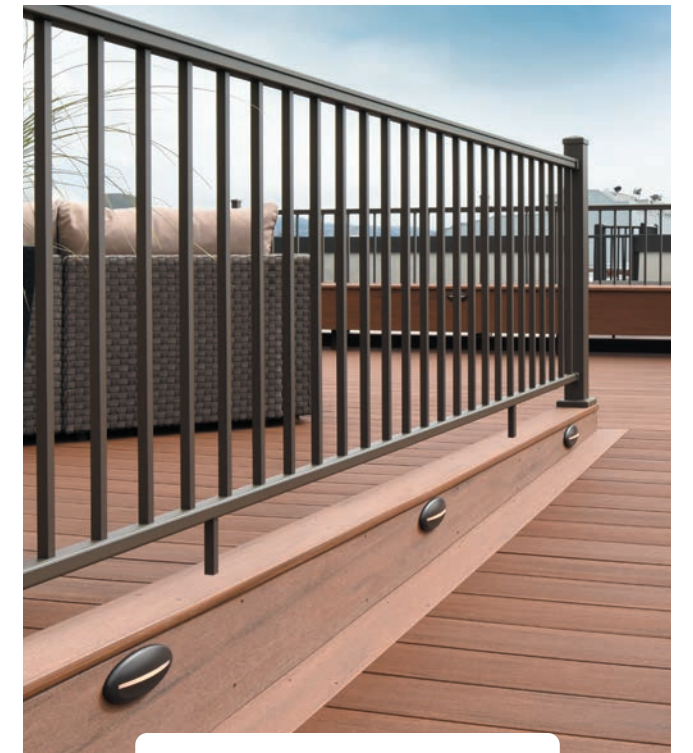

Color Options

Infill

Post Cap Options

IMPRESSION RAIL™
TOP RAIL SIZE: 1.8" X 1.6"