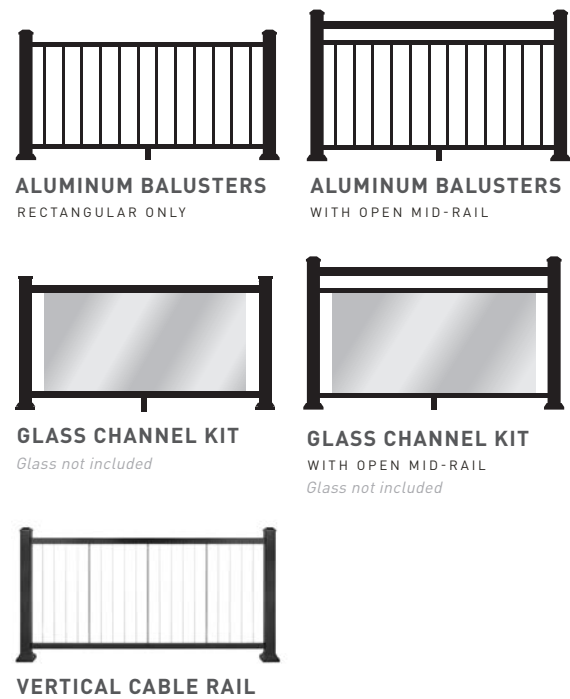

Classic Composite Series — Premier Rail

Impression Rail Express™ — Drink Rail

LEARN MORE

METAL RAILING

Impression Rail Express®

CONTEMPORARY. STRONG. UNOBSTRUCTIVE.

Seek out this minimalist railing profile that boasts a pre-assembled, aluminum panel system that keeps sightlines clear and balusters rattle-free by being locked in place. Sleek, strong, and durable, this railing profile features hidden fasteners and fades into the background to keep your stunning view the star of your outdoor living space.

Color Options

Infill Options

Top Rail Options

Post Cap

METAL RAILING

Impression Rail™

MODERN. STURDY. MINIMALIST.

Bring the beautiful views of your backyard to the forefront with this modern aluminum railing that allows you to mix and match materials. Sleek sightlines and superior strength epitomize this stylish metal railing that enhances your space without distracting from the star: your TimberTech® deck.