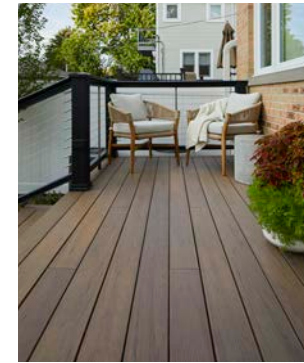

Everything Wood Should Be.

Best decision of the year.

The deck was everything we were looking for and looks amazing.

Easy to clean and maintain.

—MICHAEL K., VIRGINIA

SCAN THE QR CODES WITH YOUR PHONE'S CAMERA TO GET MORE DETAILED INFORMATION.

	6	Now Trending
	8	Deck Design Options
	10	Design Inspiration
	14	Decking Overview
TimberTech® AZEK® Decking	16	
Vintage Collection®	18	
Landmark Collection™	20	
Harvest Collection®	21	
Multi-Width Decking	22	
Porch Collection	24	
	26	TimberTech® PRO® Decking
	28	Legacy Collection
	30	Reserve Collection
	31	Terrain Collection®
TimberTech® EDGE® Decking	32	
Prime+ Collection®	33	
	34	Fastening
	36	Decking Accessories
	38	Railing Overview
Metal Railing	42	
Composite Railing	44	
Railing Accessories	49	
	50	Lighting
	52	DrySpace™
	53	Take The Next Step

OUR STORY

You deserve a better life outdoors. So we set out to bring you the best of the best. For those with a heart for the natural wood aesthetic. For those wanting to spend more time enjoying their decks, not maintaining them. For the outdoor living enthusiast with an eye for design - and care for the planet.

BECAUSE OF YOU, WE'LL NEVER SETTLE FOR THE STATUS QUO. WE PREFER TO GO AGAINST THE GRAIN®.