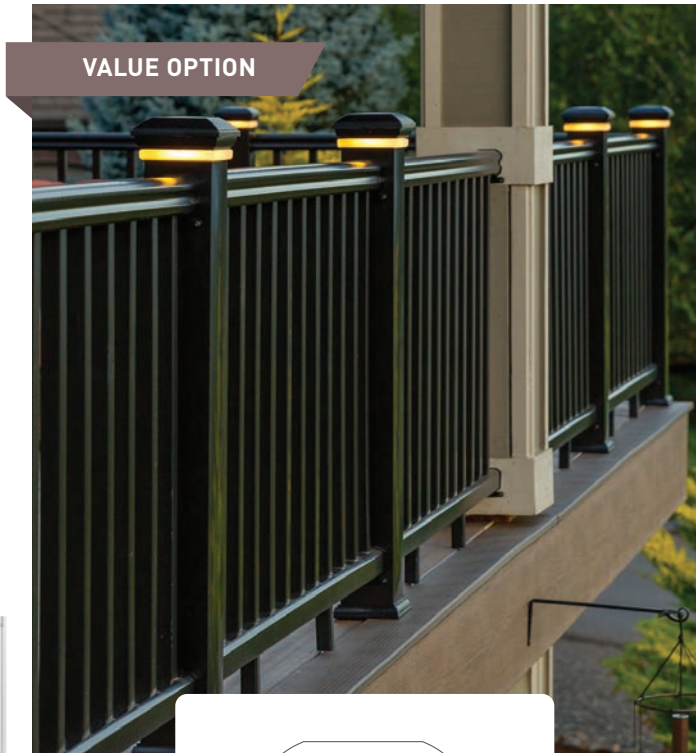

COMPOSITE RAILING

RadianceRail Express®

SIMPLE. SCULPTED. TIMELESS.

Make a style statement with this truly classic profile. RadianceRail Express offers value and a beautifully sculpted top rail that complements your home's exterior. Add elegance with this easy-to-install railing.