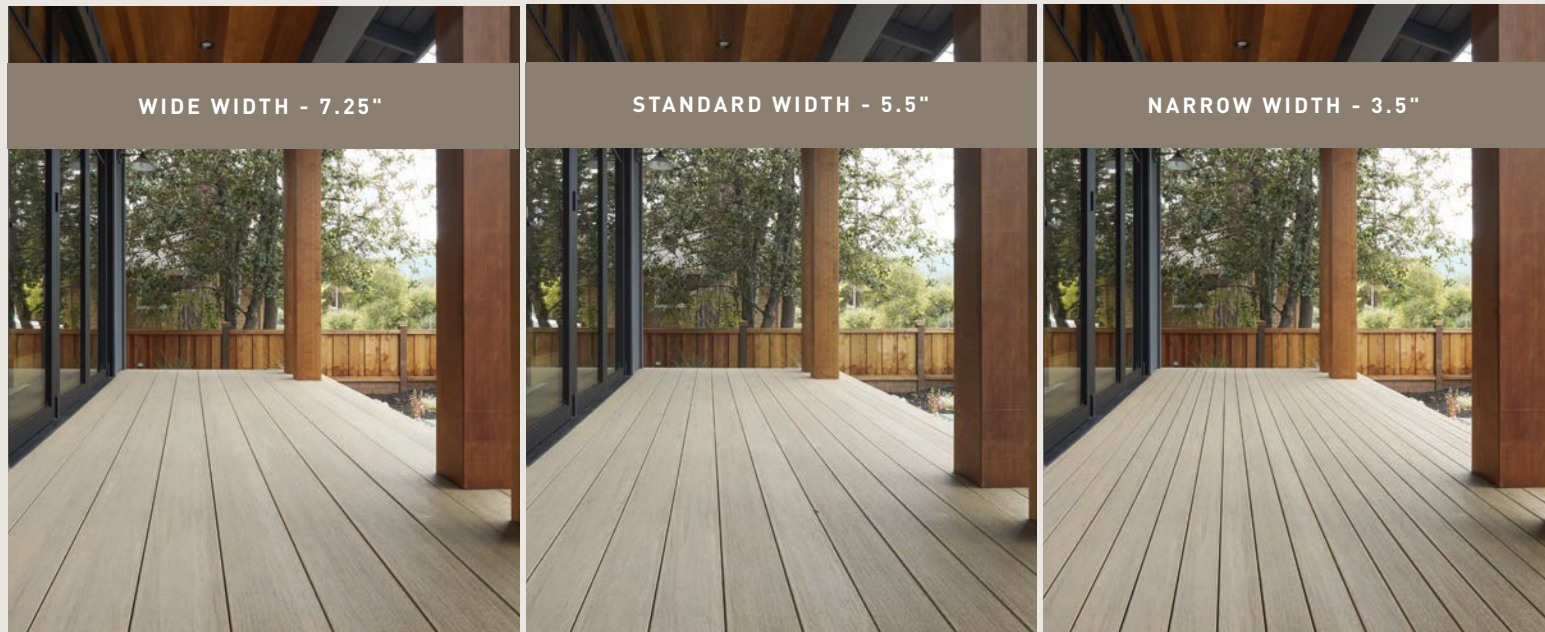

Deck Out Your Design

Combine with Impression Rail Express® in Dark Bronze with Glass Infill

BROWNSTONE + SLATE GRAY

MULTI-WIDTH DECKING

Do Decking Differently®

Standard width decking is not the standard anymore. Add a touch of the unexpected — and an element of style — with wide or narrow width boards, in addition to standard width. Bring the wide-width flooring trend into your own outdoor living space. Tap into the classic vibe with narrow width decking. Or, turn up the volume on your deck design by mixing all three widths.

Weathered Teak® Decking in Narrow and Wide Widths

TIMBERTECH® AZEK® PORCH

Perfect Porch Appeal

ELEGANT. STYLISH. DURABLE.

\$\$\$

Want truly elevated curb appeal? Opt for a perfect porch. Warm, natural-looking, and nuanced colors round out the Porch Collection to help create an inviting space to greet guests or simply lounge. Defined by tongue-and-groove technology, these boards feature a tighter fit for a more polished look. Offered in both standard and wide width, you can make a style statement on your front porch.